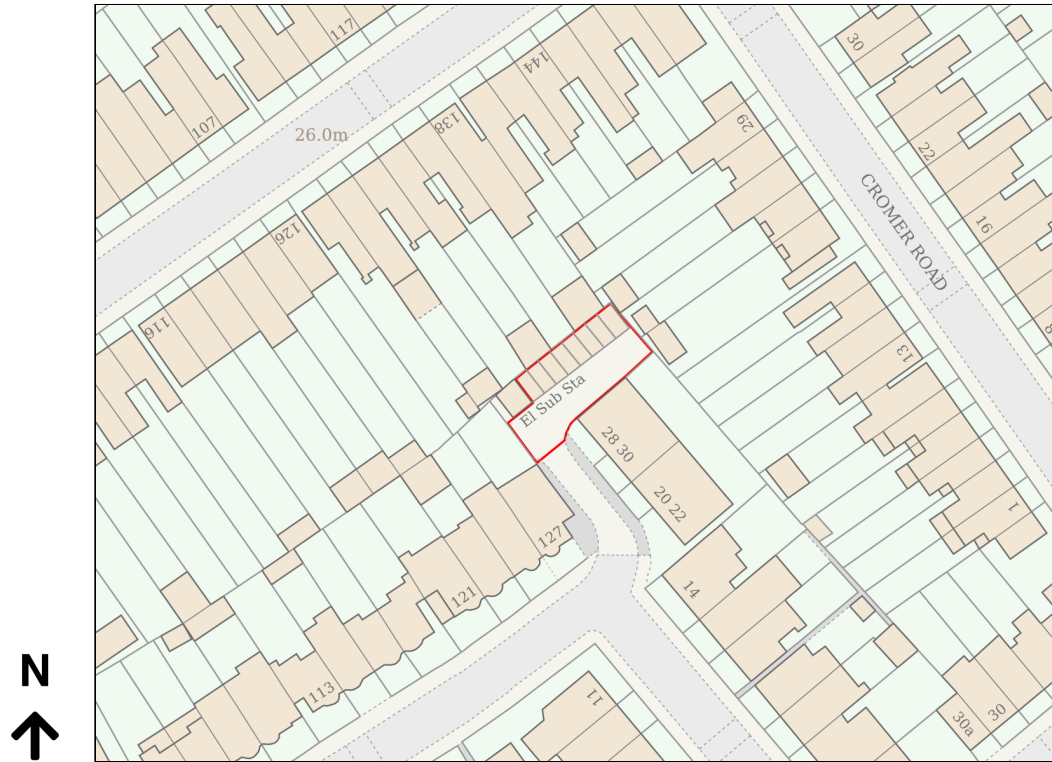

# Location Plan

Site Address: Easting: 538559 Northing: 187844

Date Produced: 17-Feb-2025

Scale: 1:1250 @A4

Planning Portal Reference: PP-13775283v1