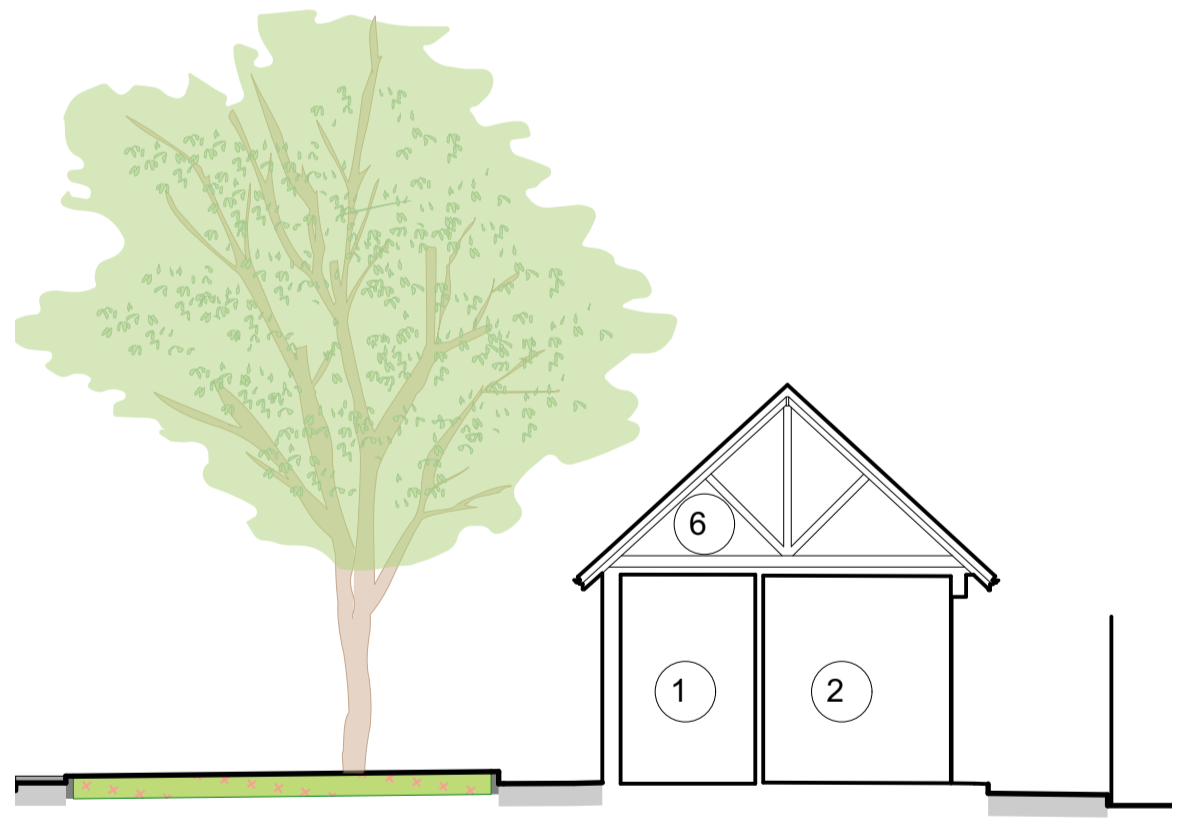

2 Existing Short Section BB (pavilion)
1:100

ERECT ARCHITECTURE
228 Regent Studios, 8 Andrews Rd, London E8 4QN +44 (0)20 7254 6336

client: London Borough of Waltham Forest
project: Memorial Park
title: Existing Sections

scale: 1:100 at A1

drawing no. 24415 300-EX revision B