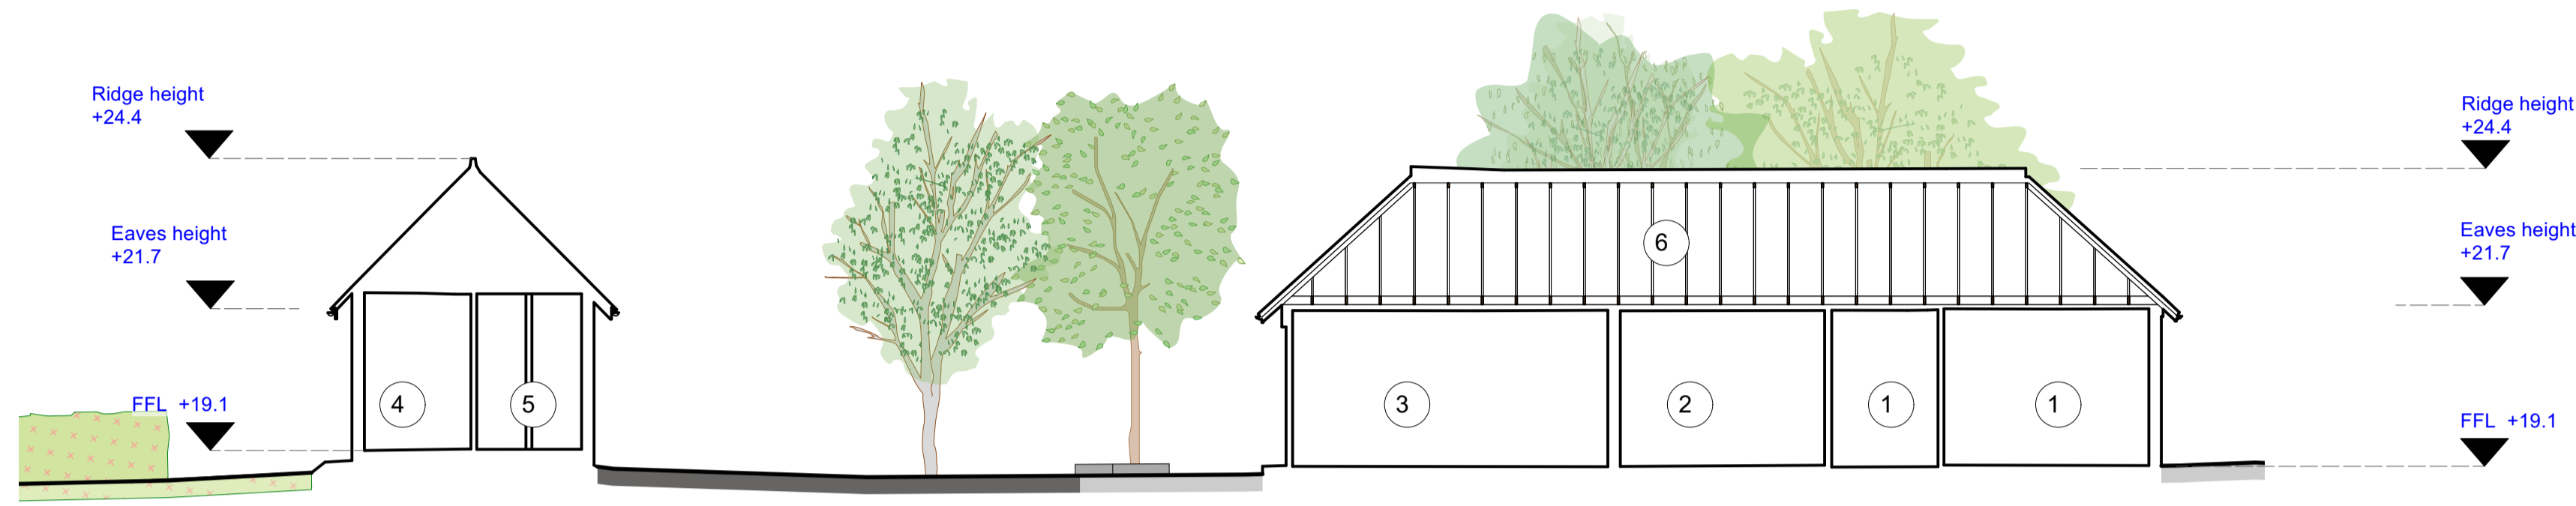

LEGEND

- 1 Store
- 2 Porch
- 3 Club Room
- 4 Gents WC
- 5 Ladies WC
- 6 Roof structure not part of the measured survey, estimated only

1 Existing Long Section AA (pavilion and ancillary building)
1:100