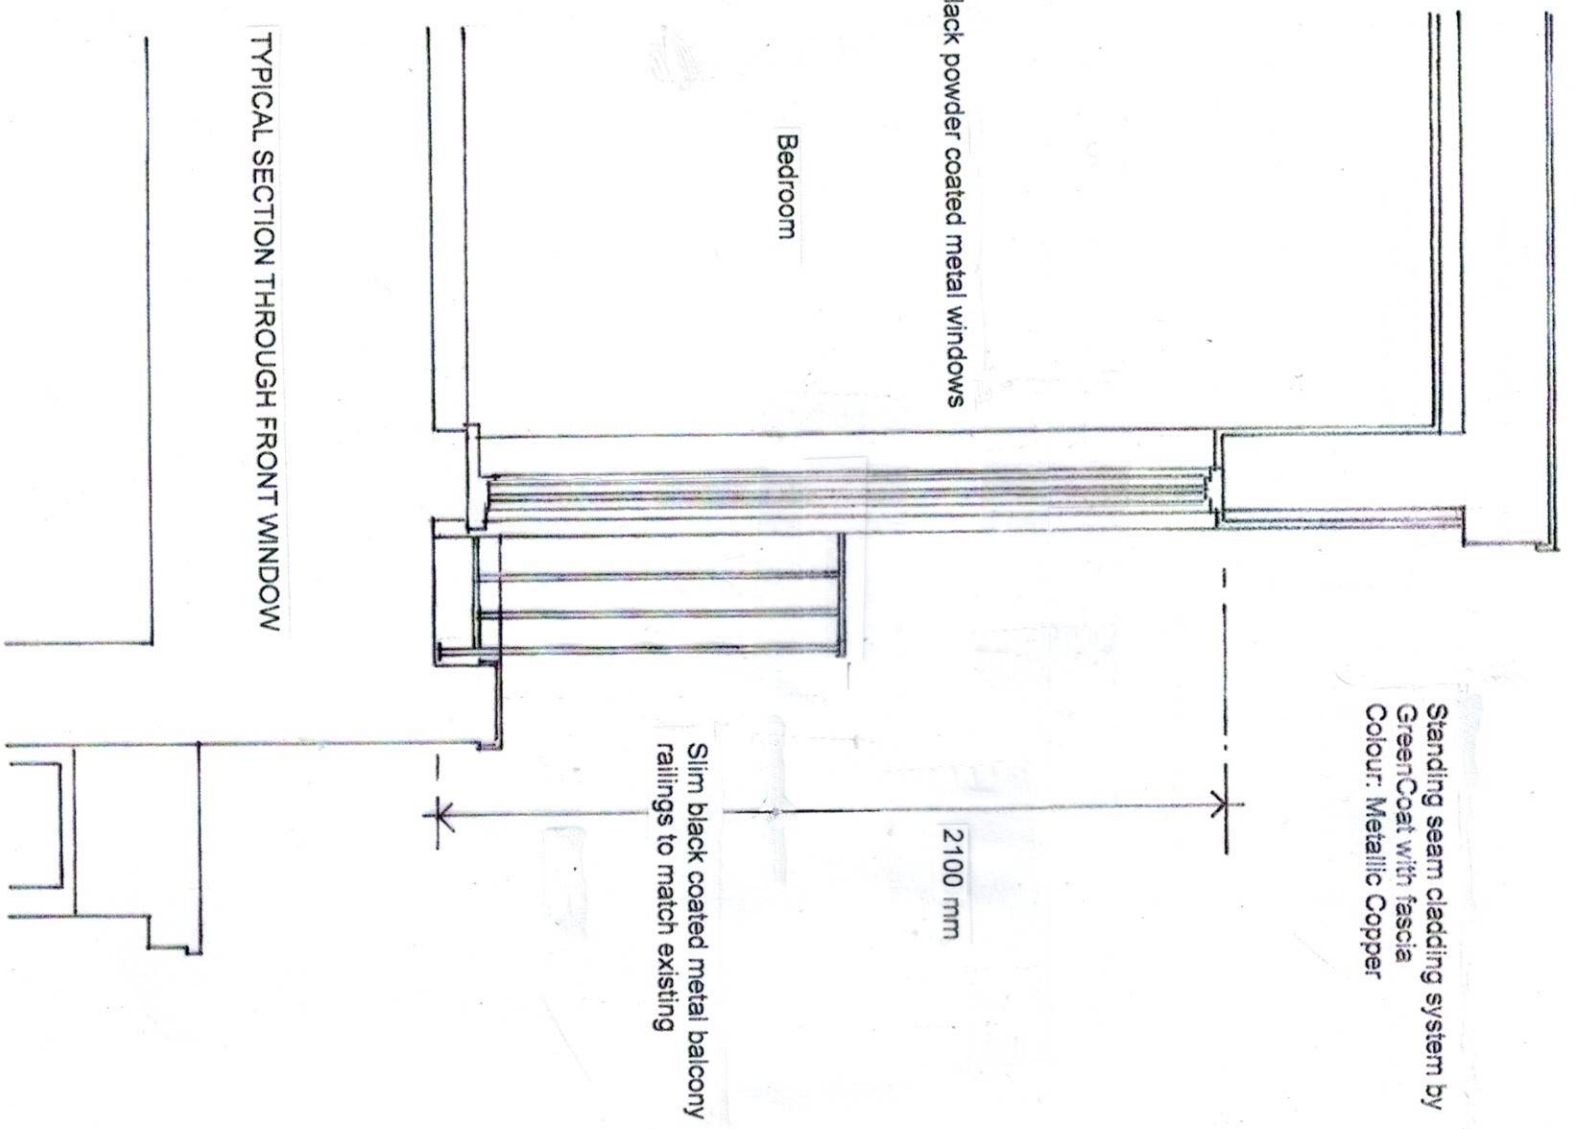

TYPICAL SECTION THROUGH BALCONY

TYPICAL SECTION THROUGH FRONT WINDOW

THE PLAINS 3 CRESCENT ROAD CHINGFORD
LONDON E4 6AU

PROPOSED THIRD FLOOR ROOF CONVERSION &
EXTENSION TO FORM 2 x 2 BEDROOM (3P) FLATS

TYPICAL BALCONY & WINDOW SECTIONS

SCALE: 1:20 @ A3
DATE: JULY 2024

DWG: 735/12 C