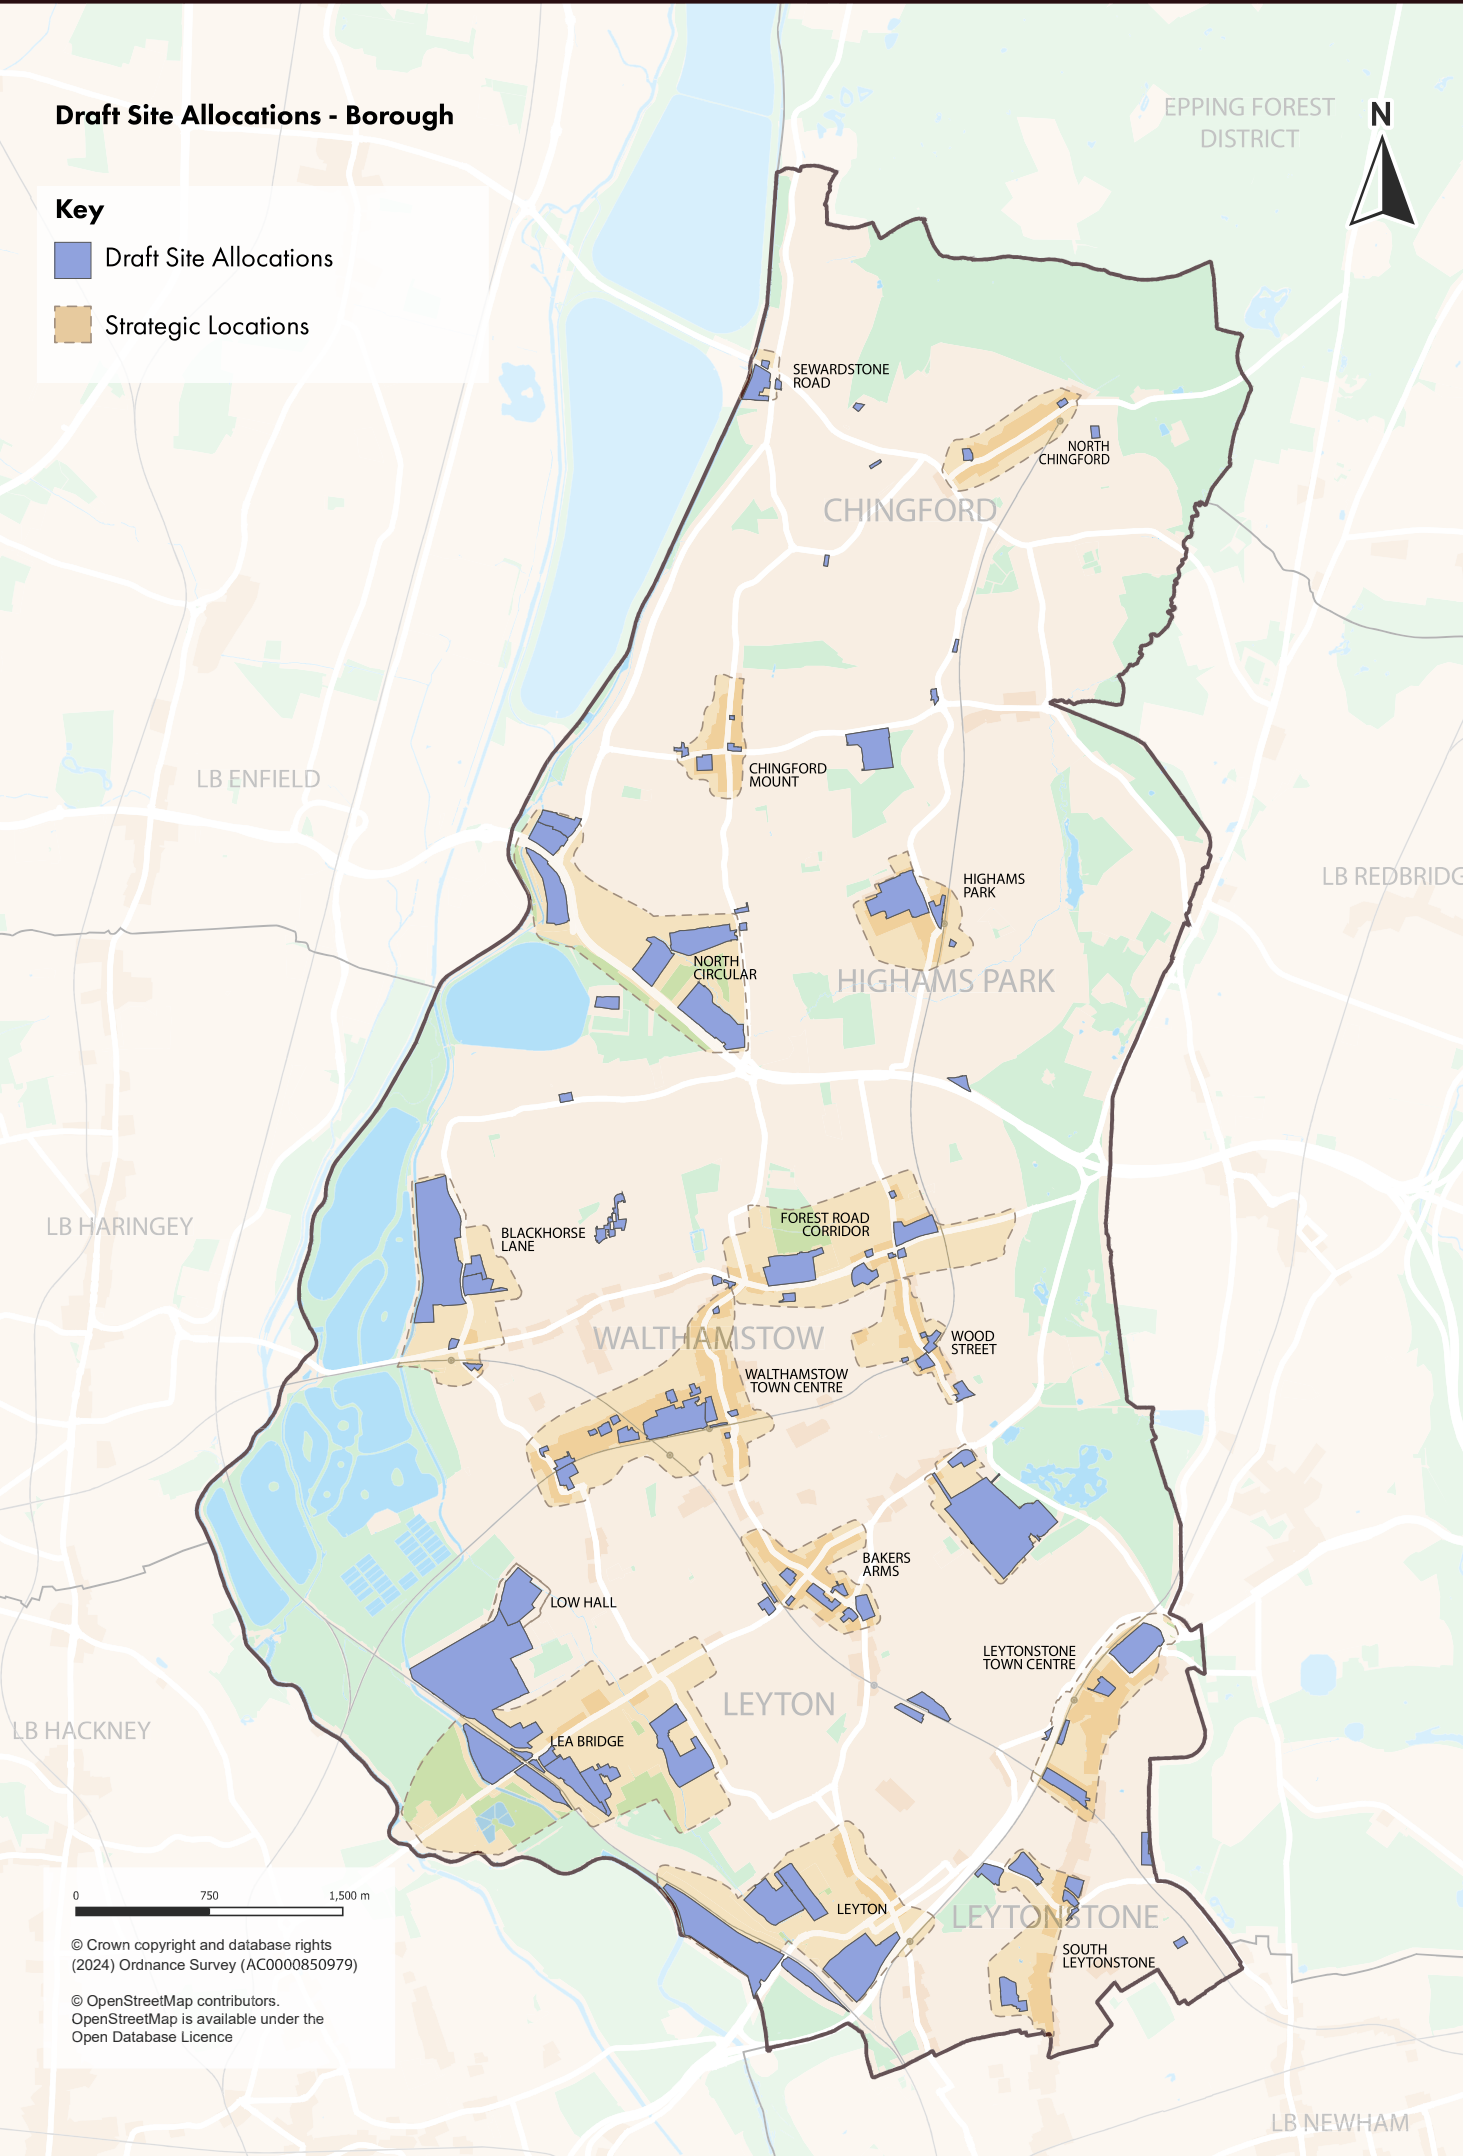

Draft Site Allocations - Borough

EPPING FOREST DISTRICT

Key

-  Draft Site Allocations
-  Strategic Locations

© Crown copyright and database rights (2024) Ordnance Survey (AC0000850979)
© OpenStreetMap contributors. OpenStreetMap is available under the Open Database Licence