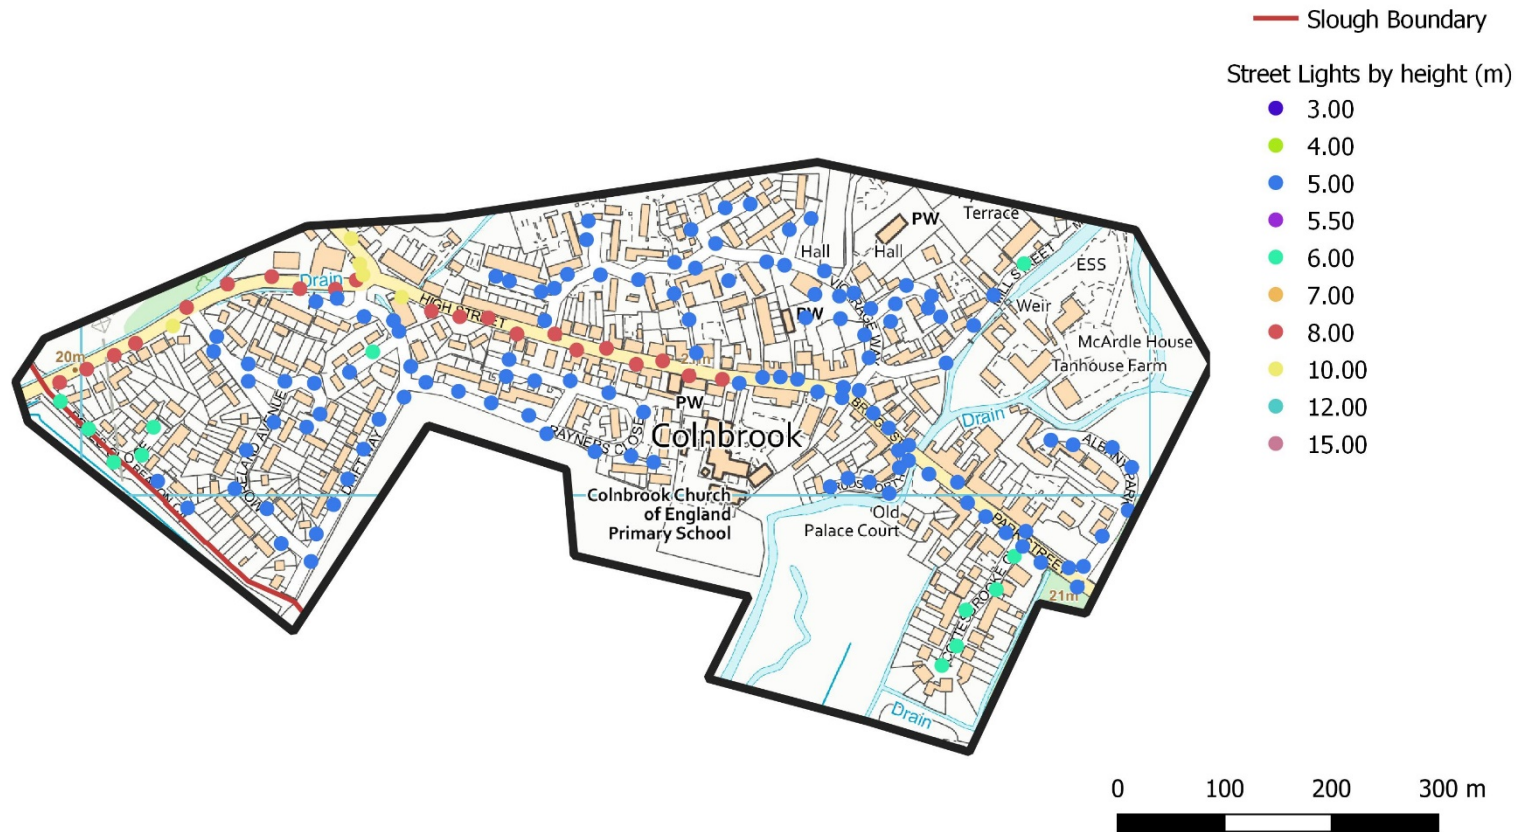

Appendix 1: Maps of adaptive street lighting trials

Appendix 1: Maps of adaptive street lighting trials

Appendix 1: Maps of adaptive street lighting trials

Appendix 1: Maps of adaptive street lighting trials

Appendix 1: Maps of adaptive street lighting trials

Trial Zone C: Colnbrook

Appendix 1: Maps of adaptive street lighting trials

Trial Zone D: Cippenham

Appendix 1: Maps of adaptive street lighting trials

Trial Zone E: Britwell