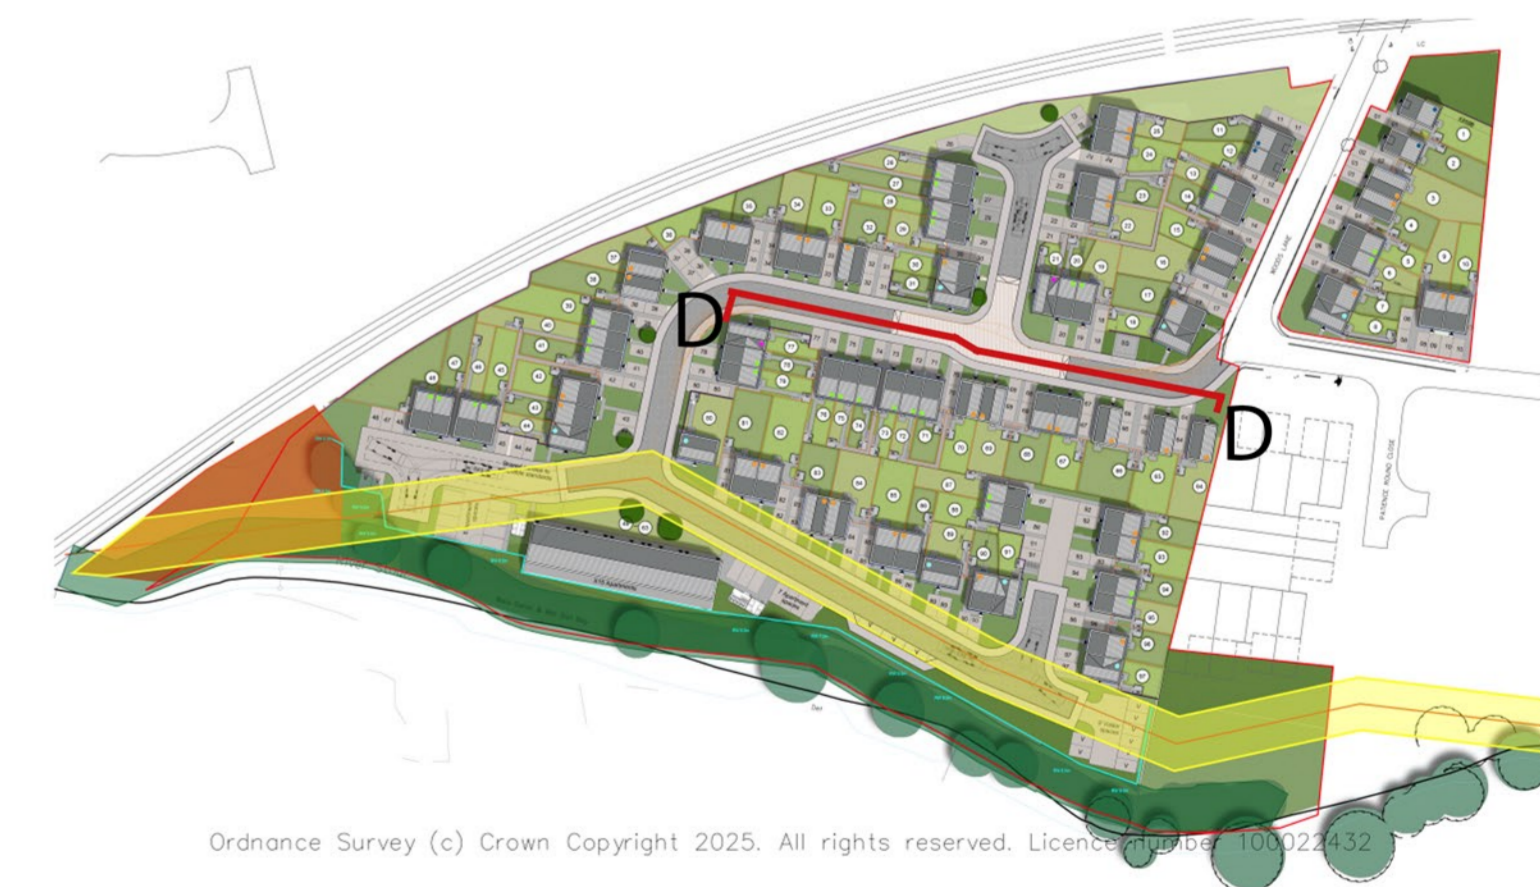

STREET SCENE DD 1

STREET SCENE DD 2

STREET SCENE DD 1

STREET SCENE DD 2

Ordnance Survey (c) Crown Copyright 2025. All rights reserved. Licence number: 100023432

| | | | | | | | | | | | |
|--|--|------------------|----------|------------|-----------|--|-------------------|--------------------------|--------------------|----------------|---------------|
| Notes - Copyright in this drawing remains the property of BM3 Architecture Limited. - Do not scale this drawing, unless for the purposes of verifying or determining any Planning Application. - Contractors and consultants are to advise BM3 Architecture Limited of any discrepancies. | Revision A - Updated in line with site layout changes | Date 04.11.25 | By EE | Chkd JB | CDM Notes | Project WOODS LANE CRADLEY HEATH BIRMINGHAM | | Drawing STREET SCENES | | Client | |
| | | | | | | Scale 1:100@A1 | Dated MARCH 25 | Job No. 72230 | Drawing No. D32 | Drawn by MS | Checked JB |