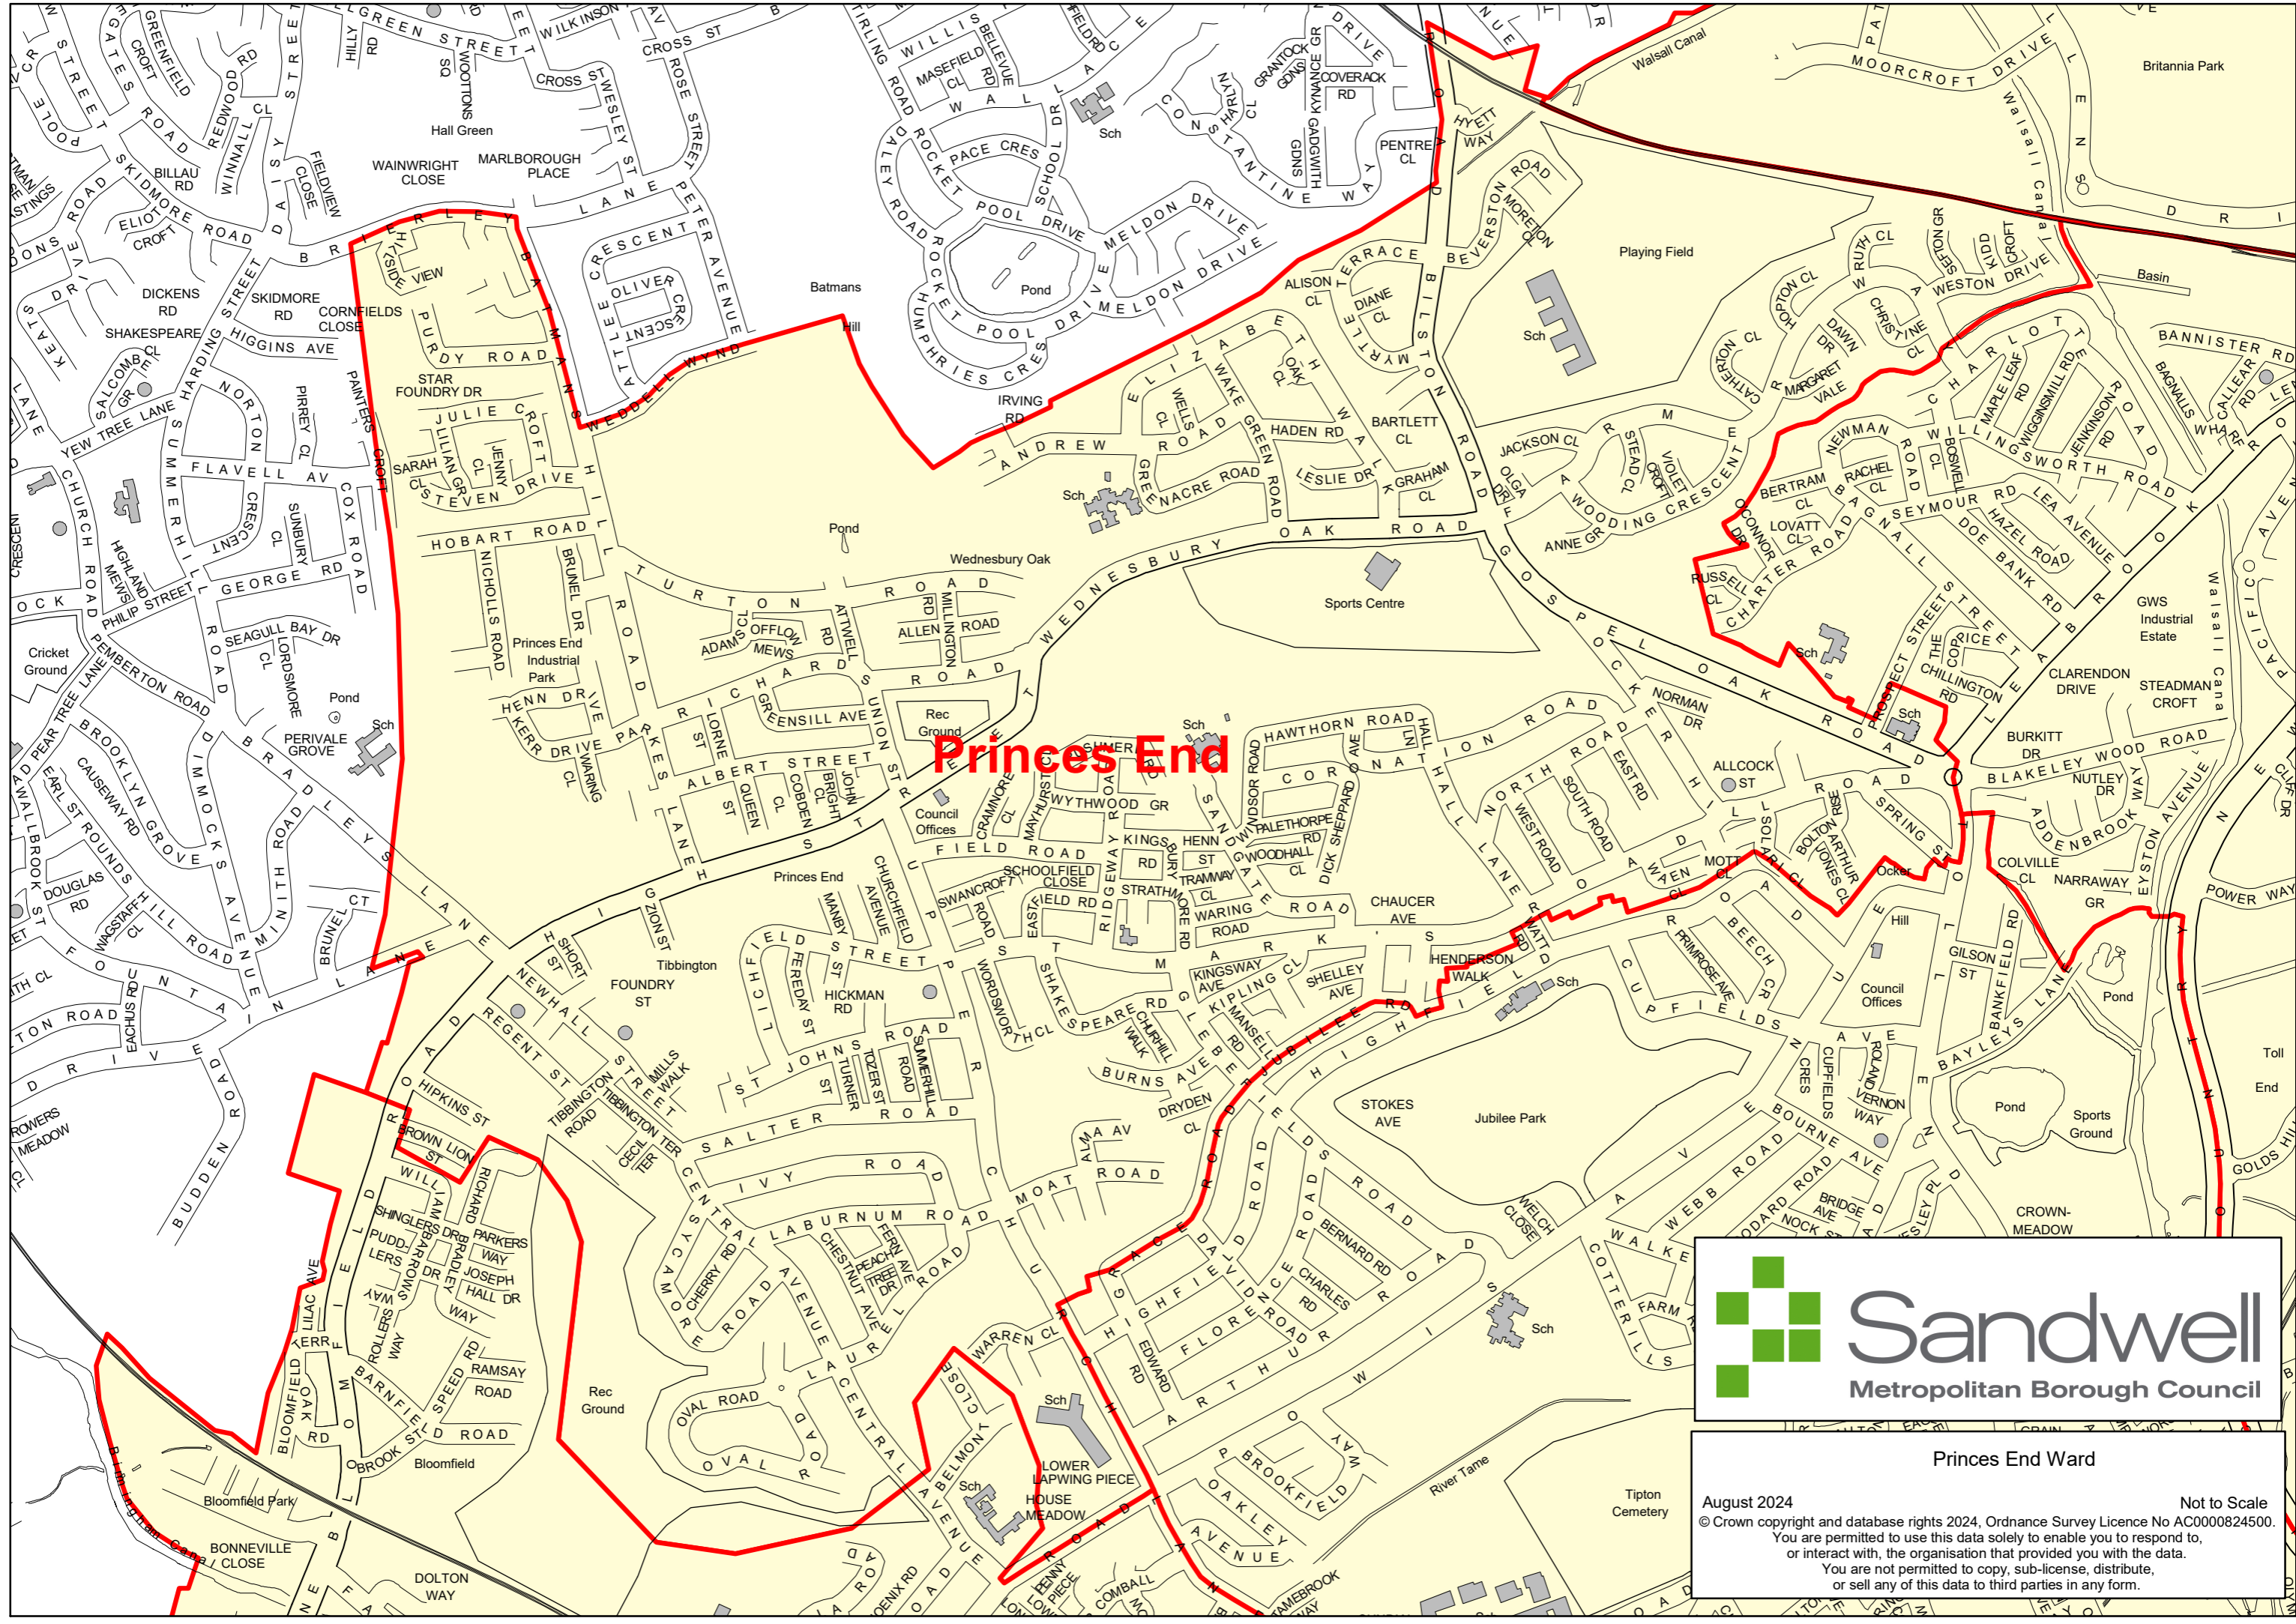

Princes End