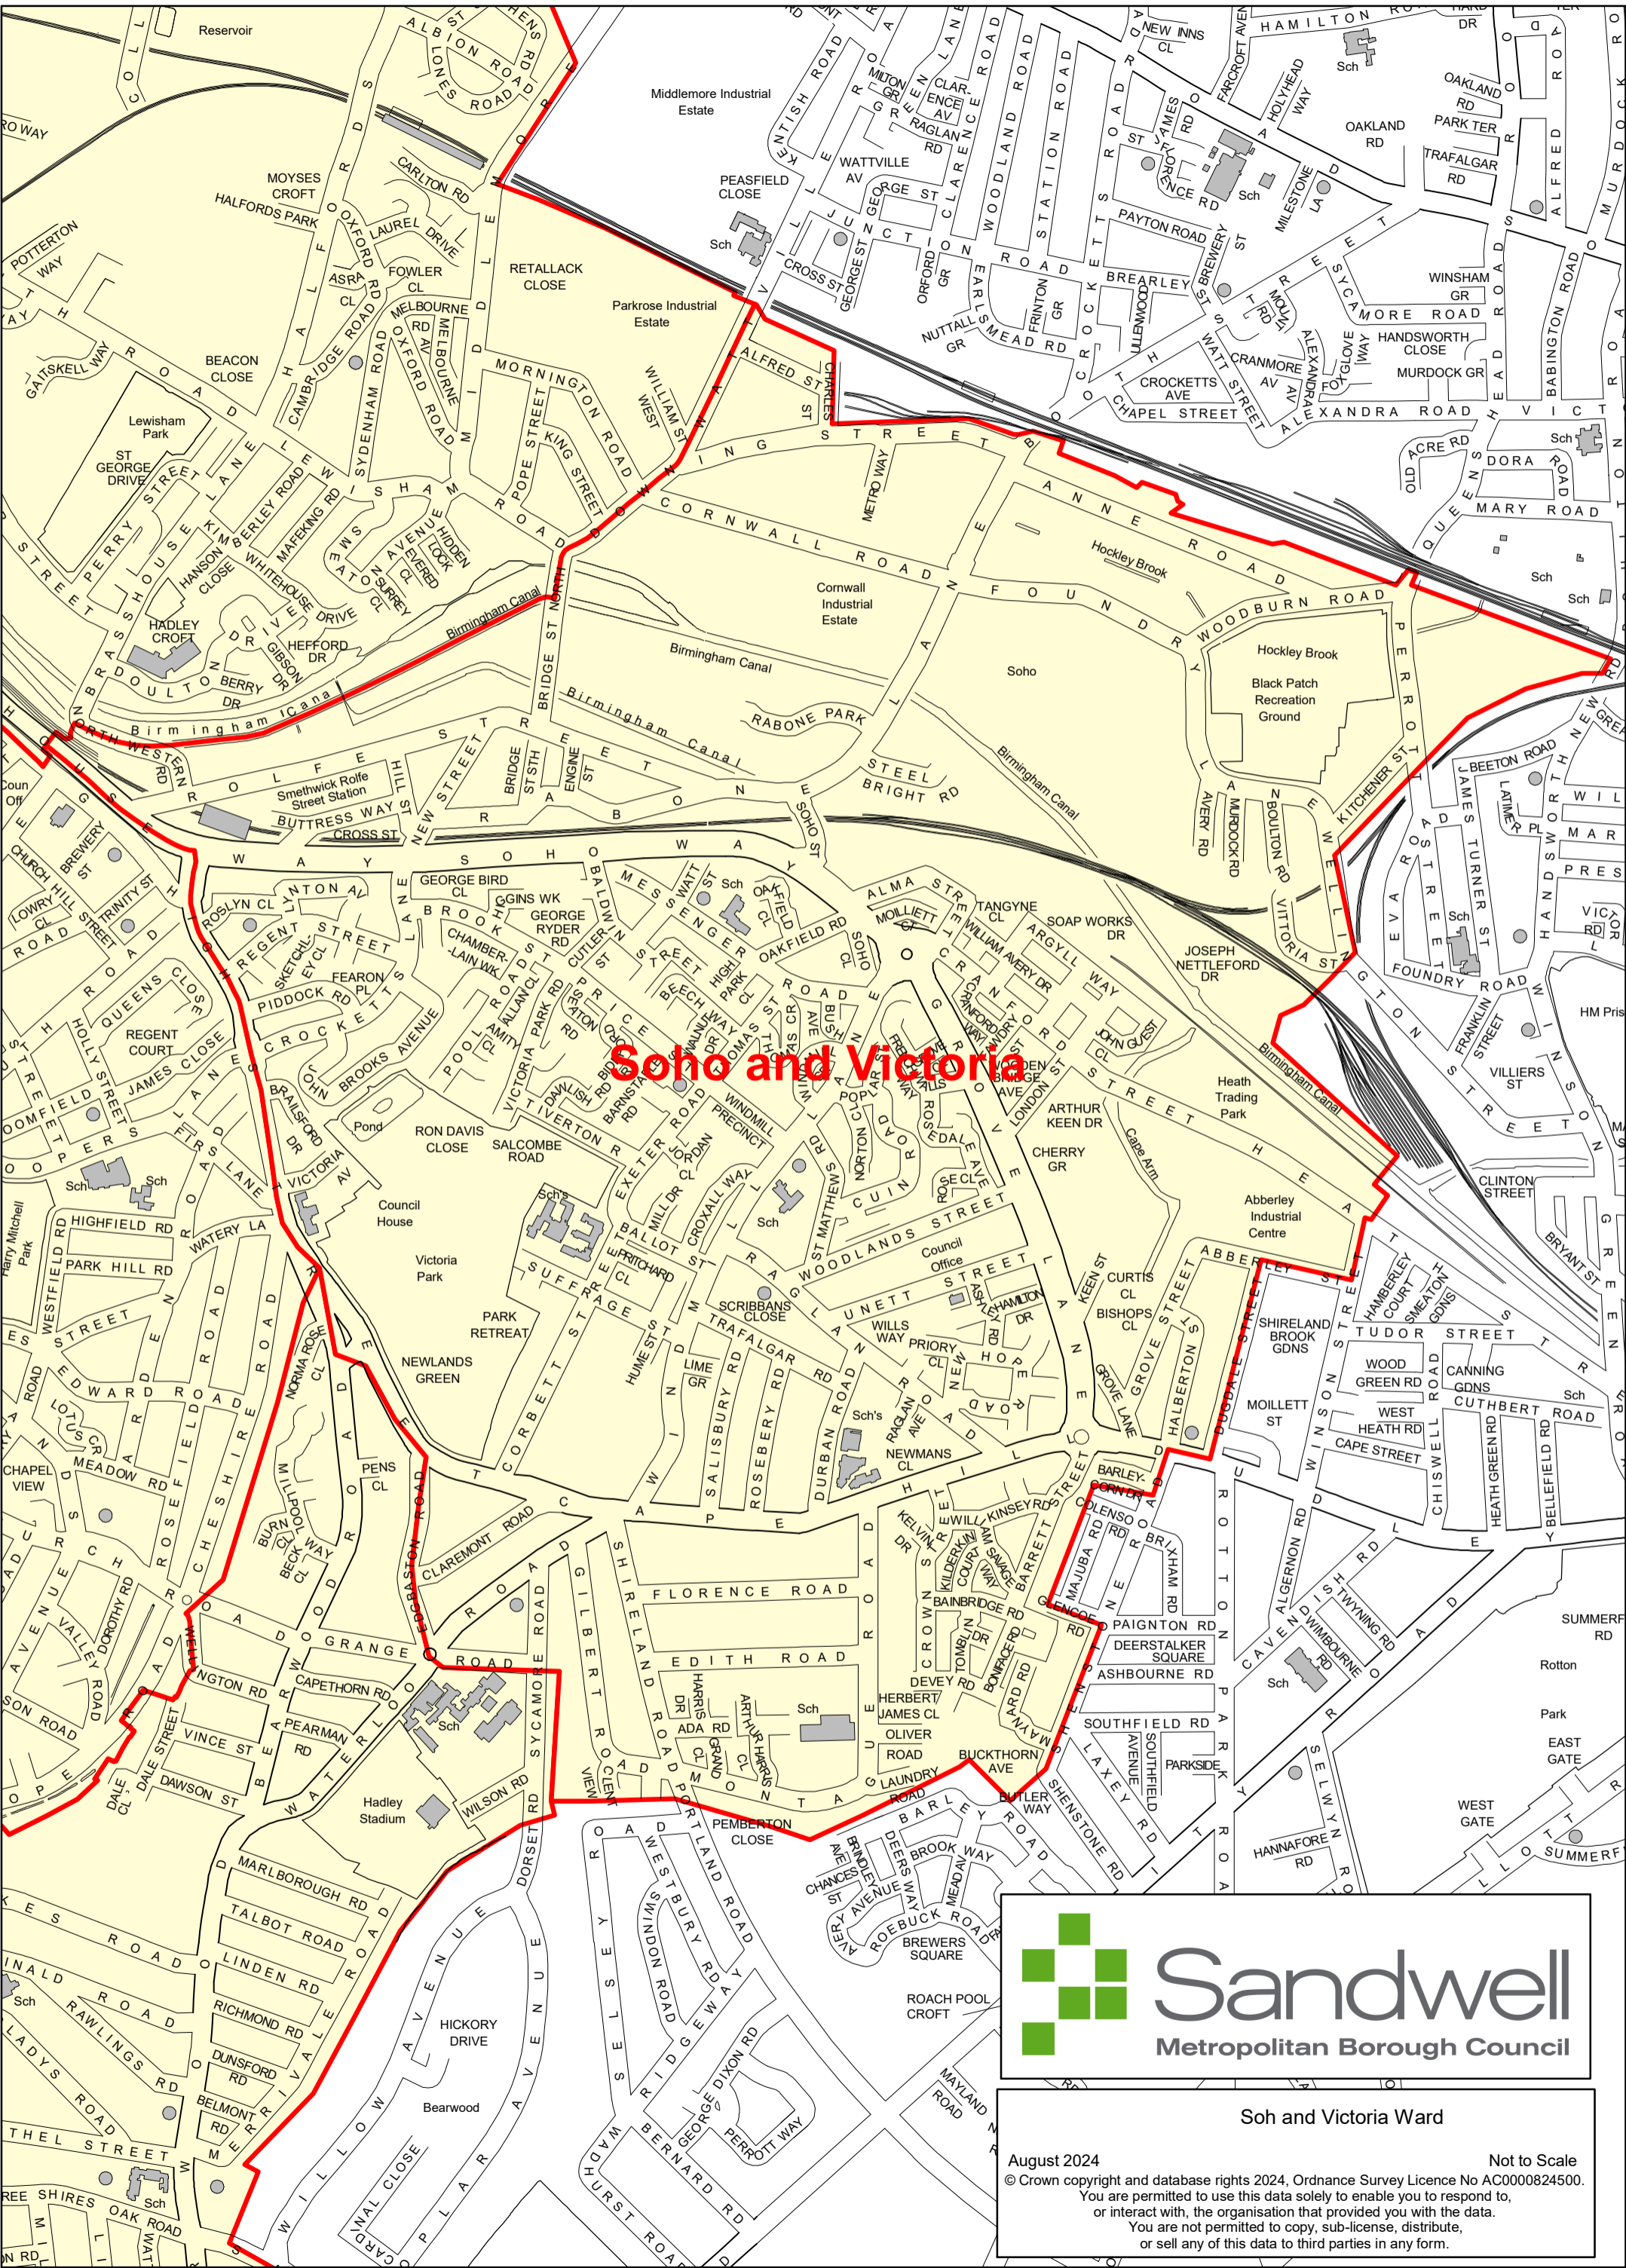

19.

Proposed Soho and Victoria Ward

Soho and Victoria

Soho and Victoria Ward

August 2024 Not to Scale

© Crown copyright and database rights 2024, Ordnance Survey Licence No AC0000824500.
You are permitted to use this data solely to enable you to respond to, or interact with, the organisation that provided you with the data.
You are not permitted to copy, sub-license, distribute, or sell any of this data to third parties in any form.