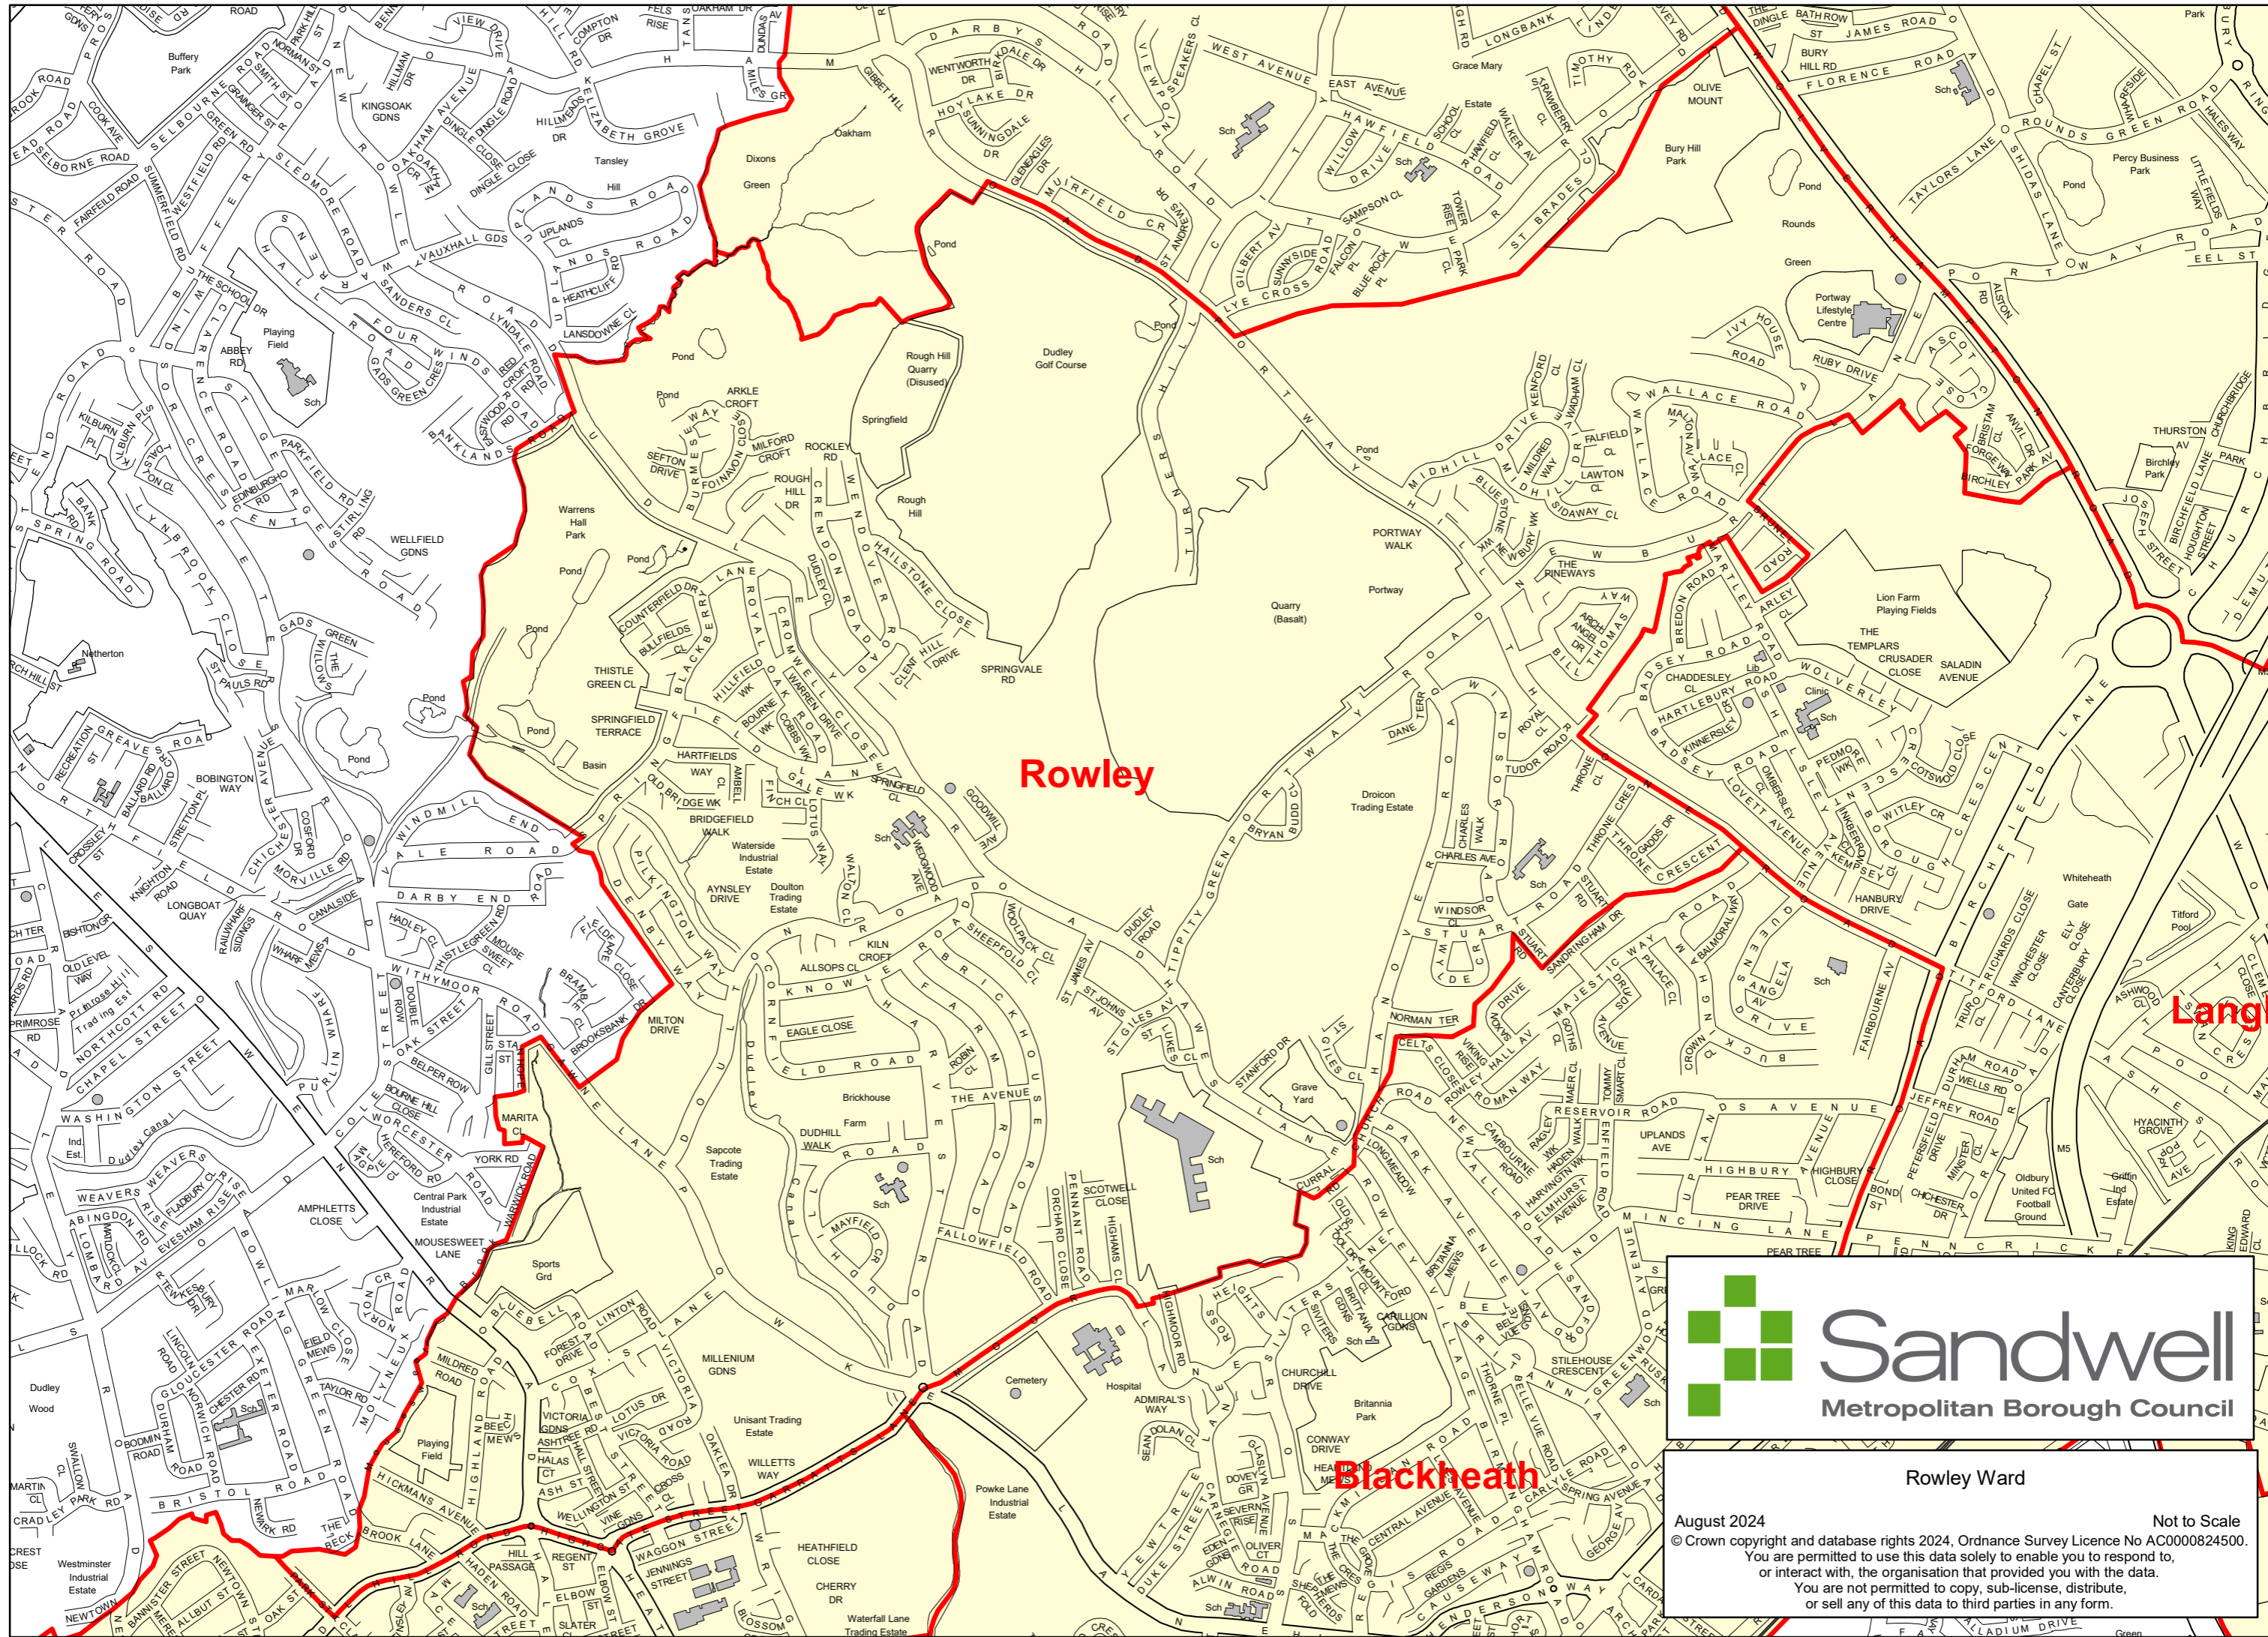

Rowley

Langley

Blackheath