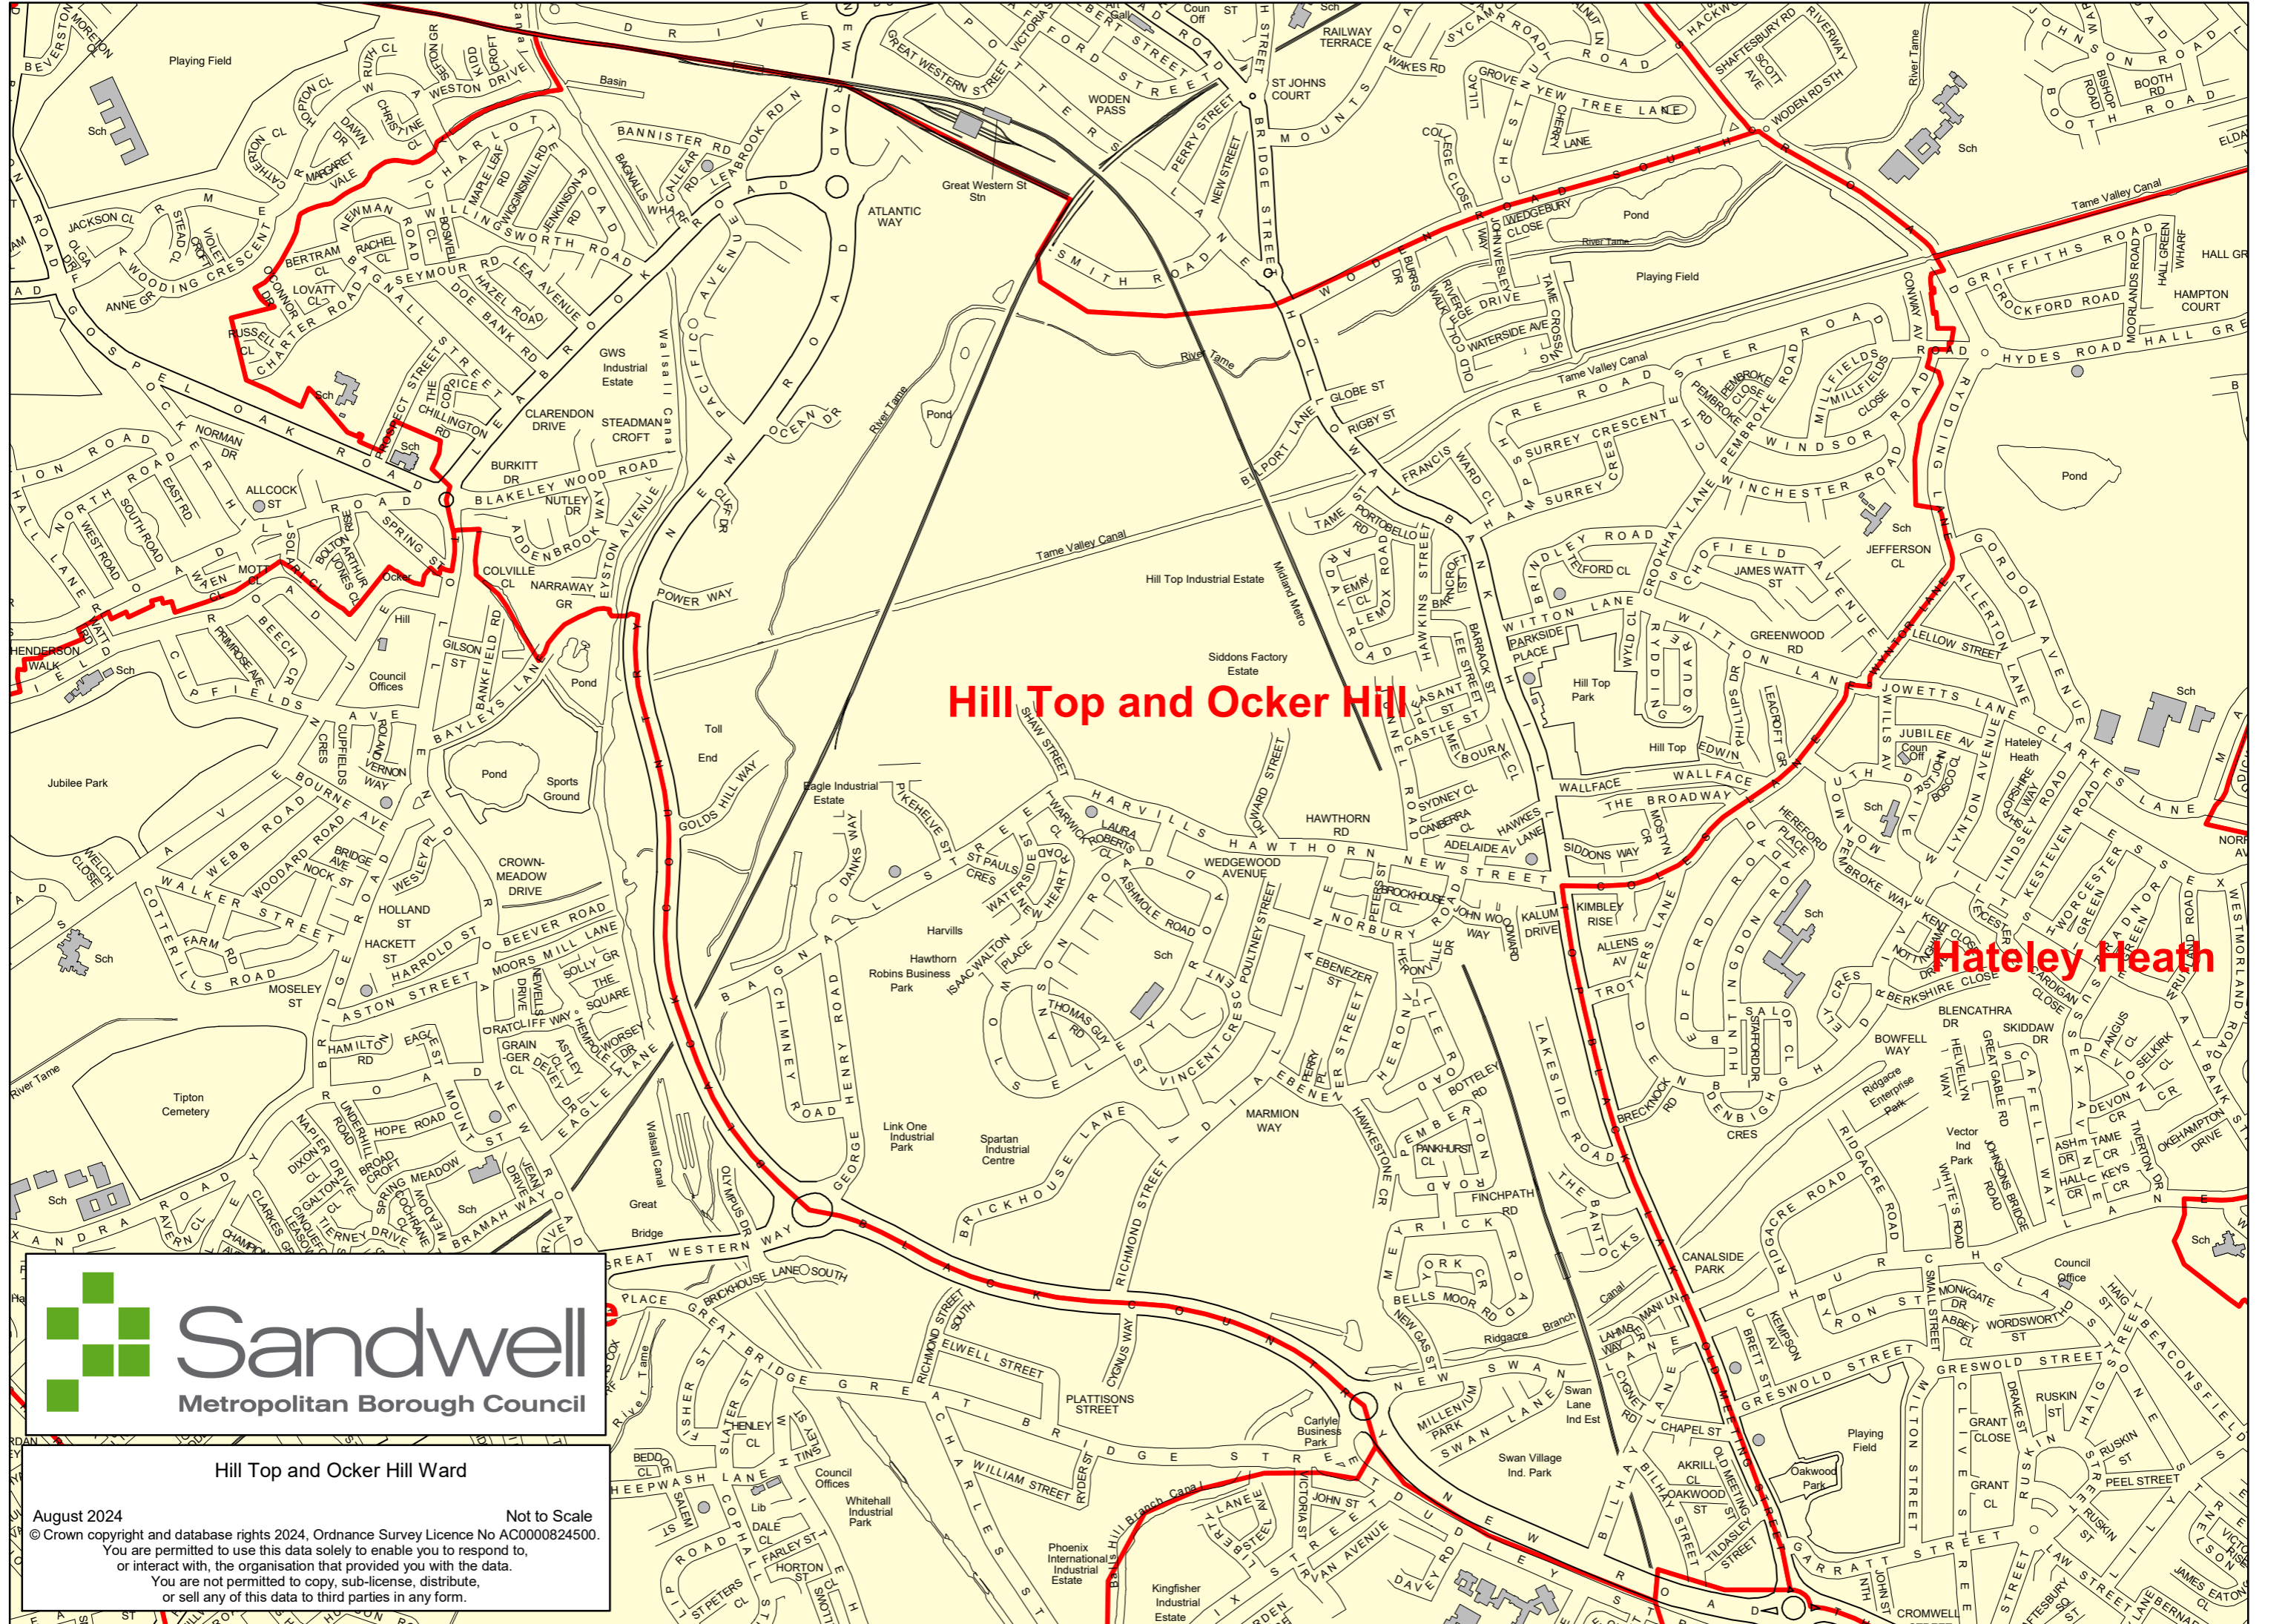

Hill Top and Ocker Hill

Hateley Heath