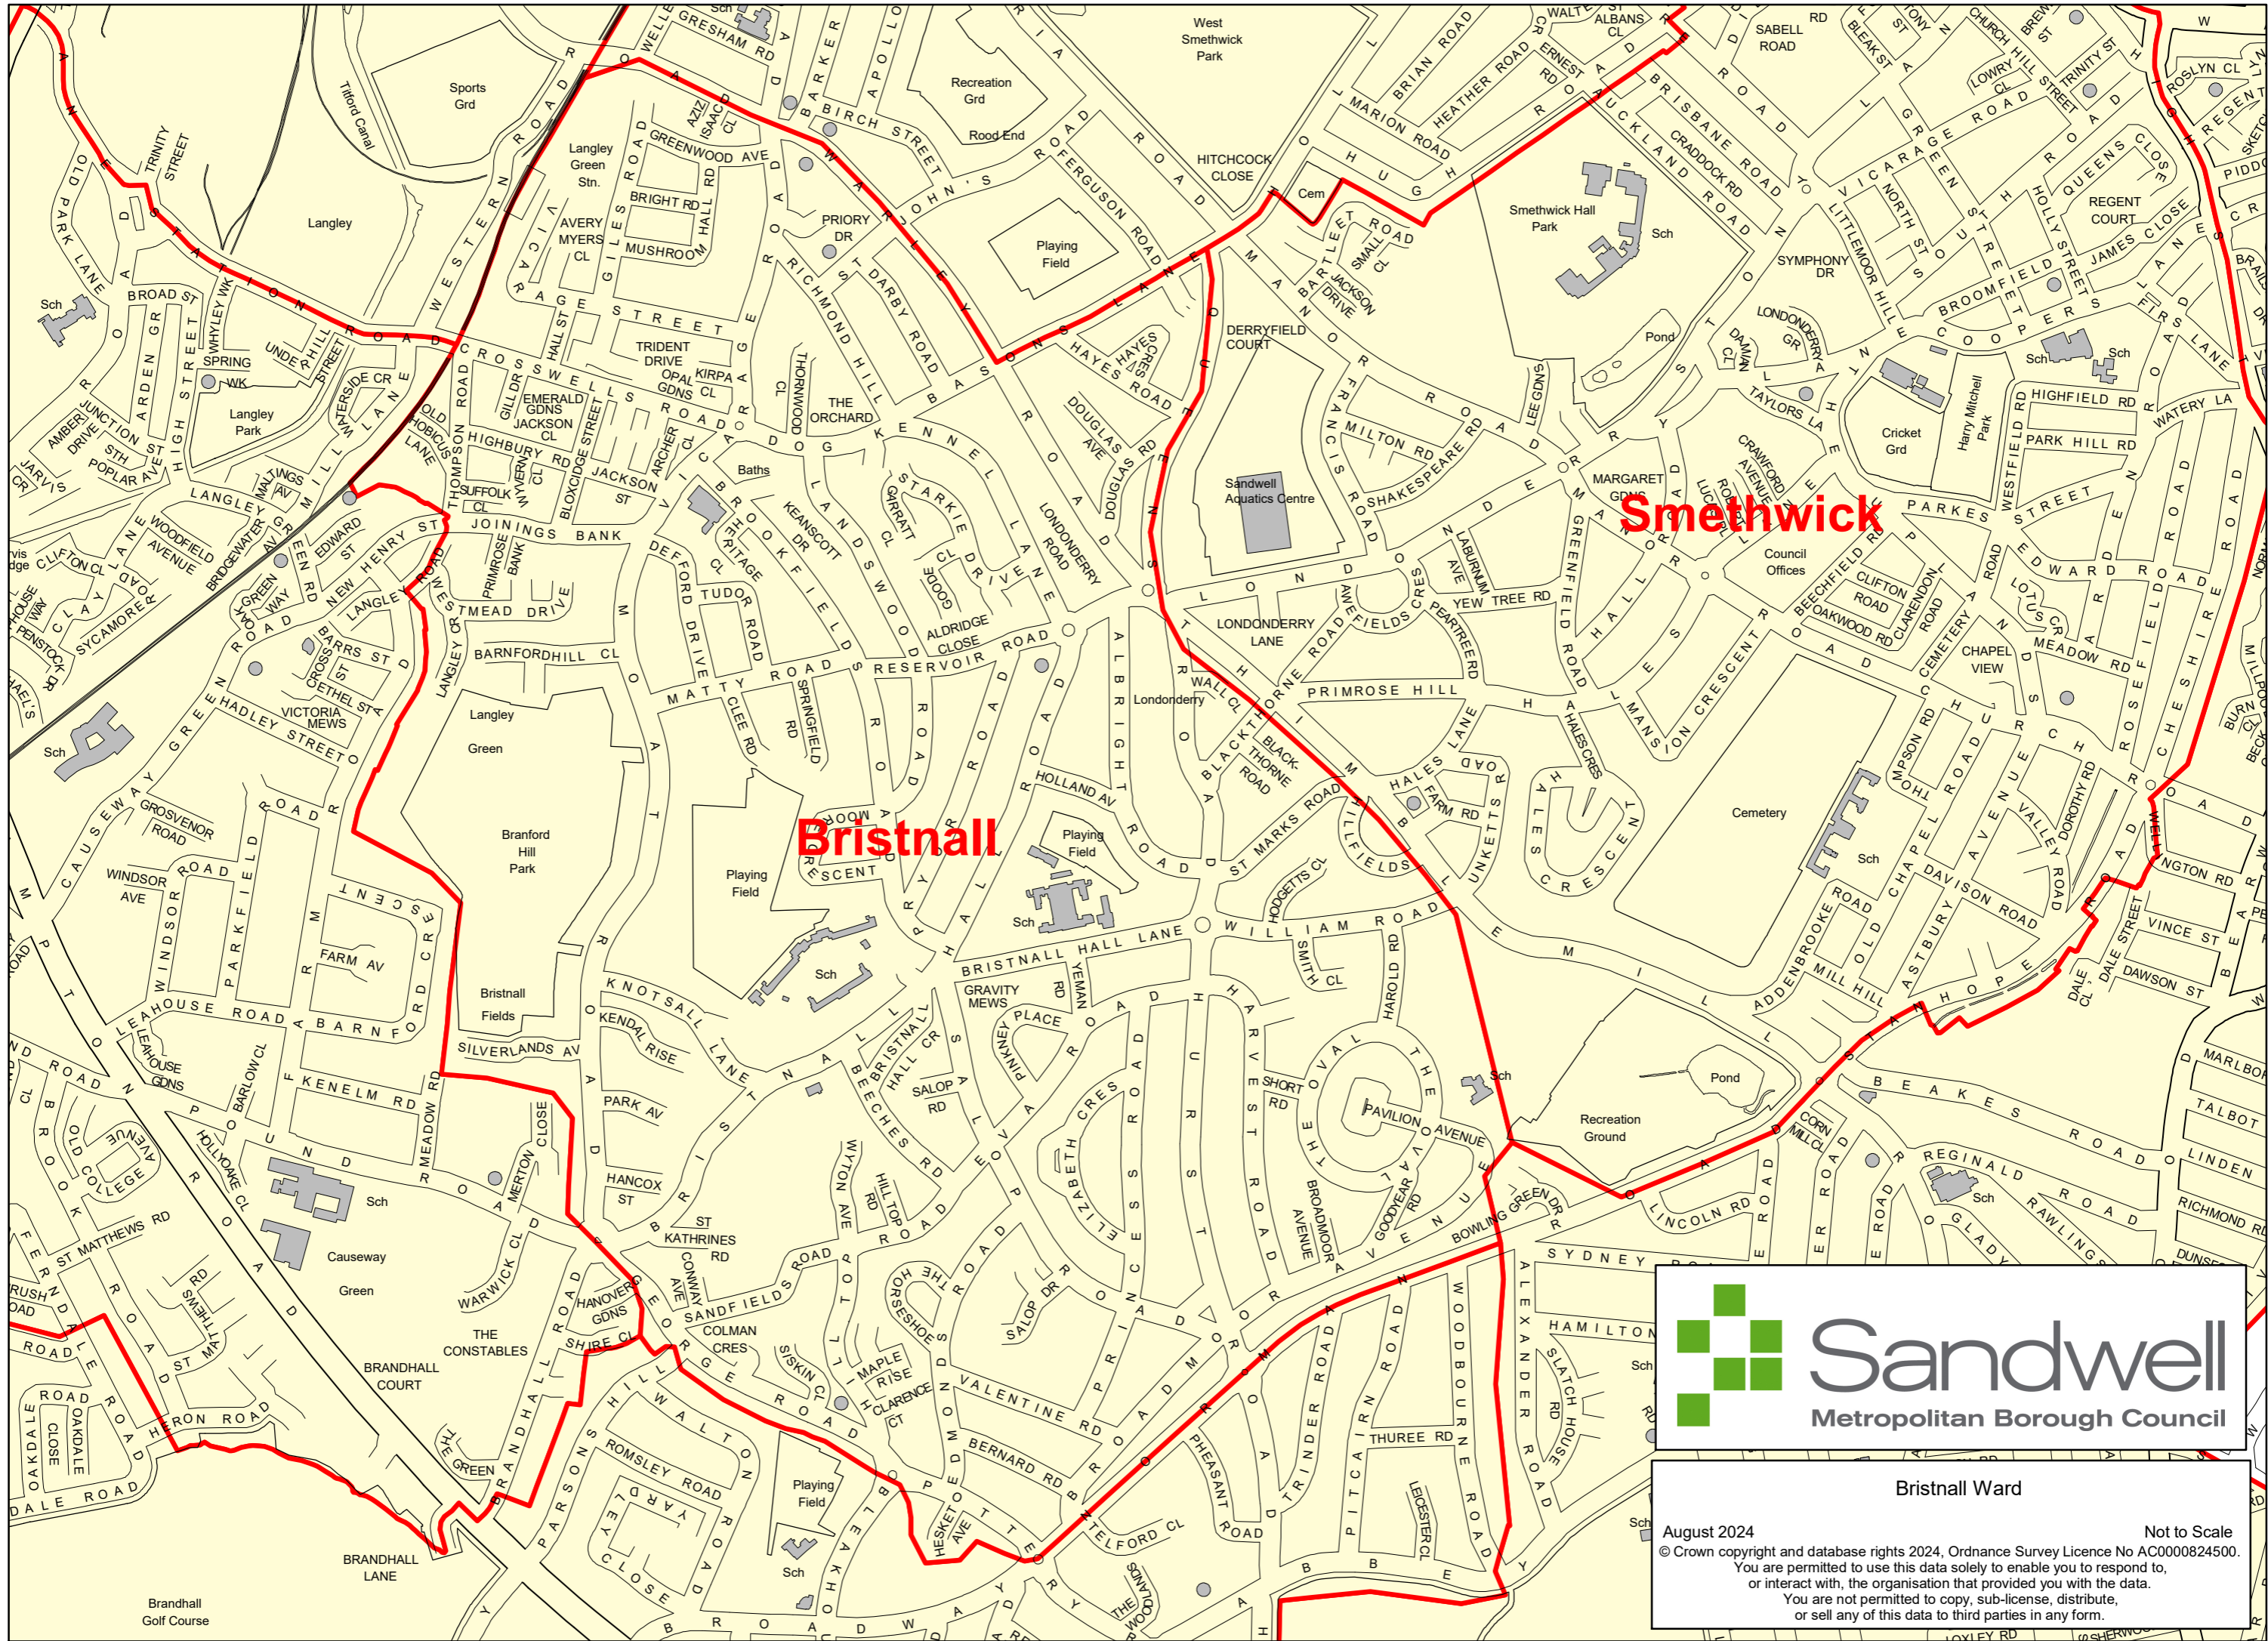

Smethwick

Bristnall