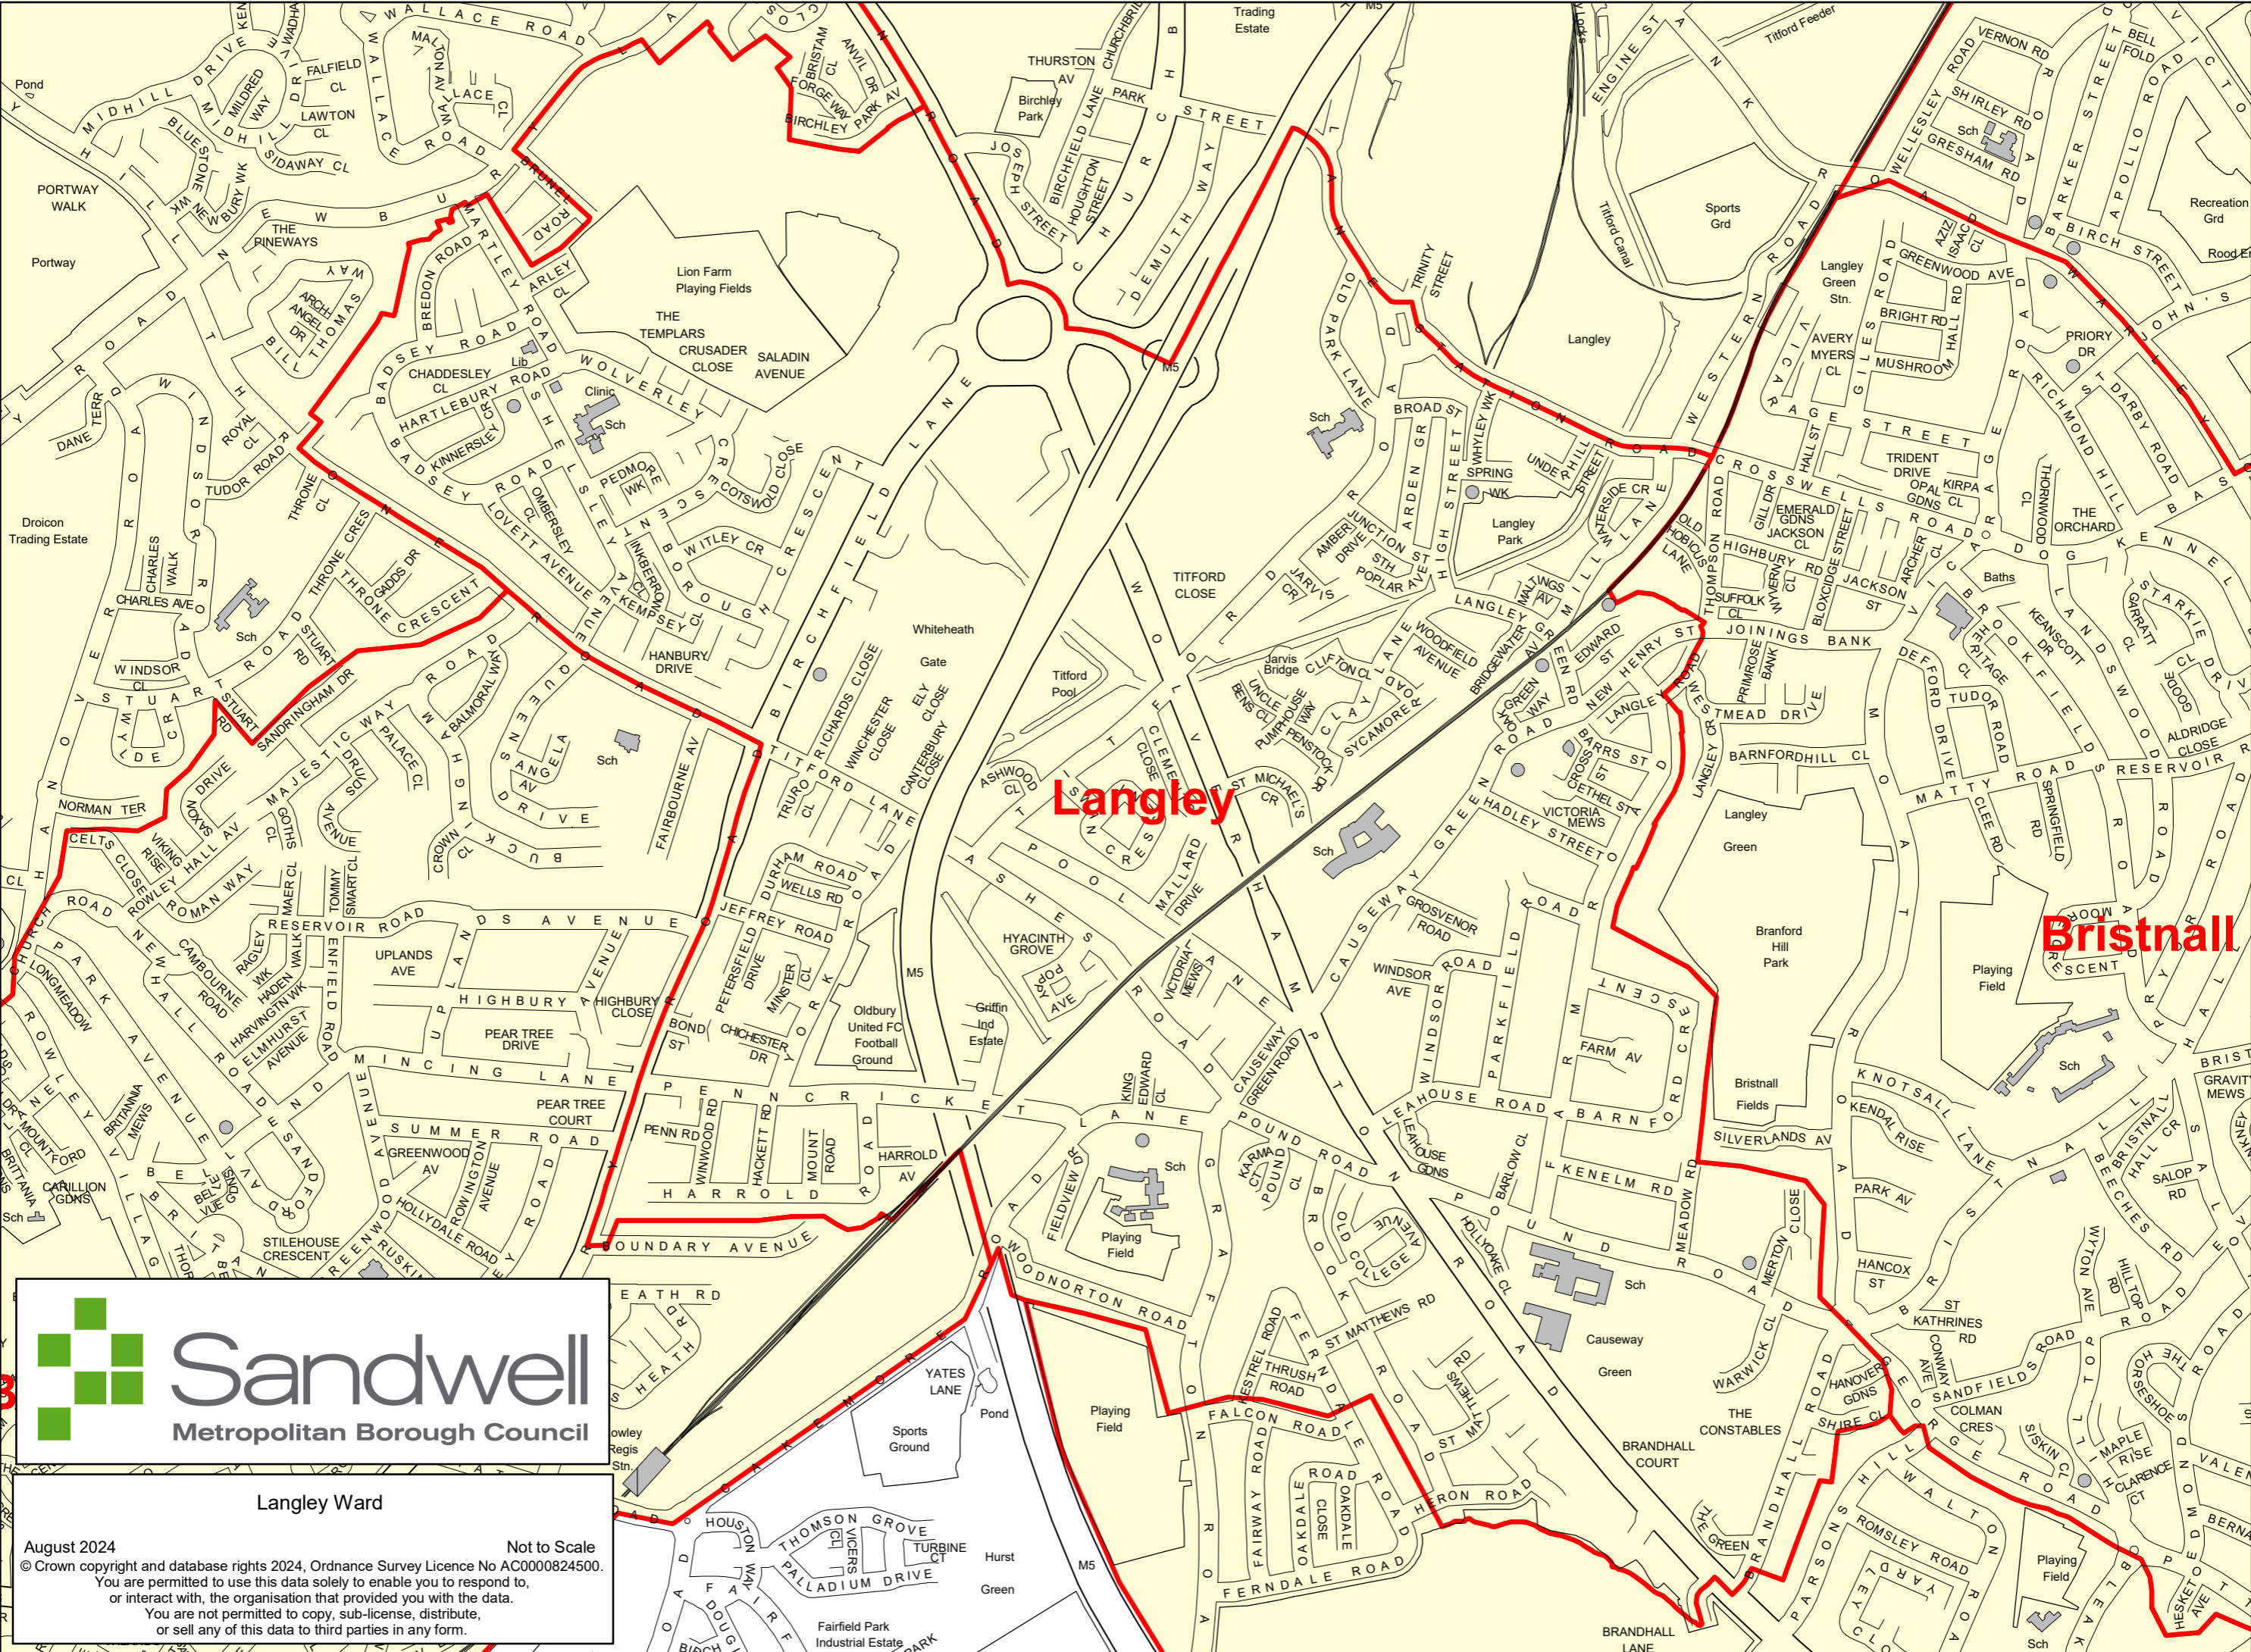

Langleys Ward

August 2024 Not to Scale
© Crown copyright and database rights 2024, Ordnance Survey Licence No AC0000824500.
You are permitted to use this data solely to enable you to respond to, or interact with, the organisation that provided you with the data.
You are not permitted to copy, sub-license, distribute, or sell any of this data to third parties in any form.