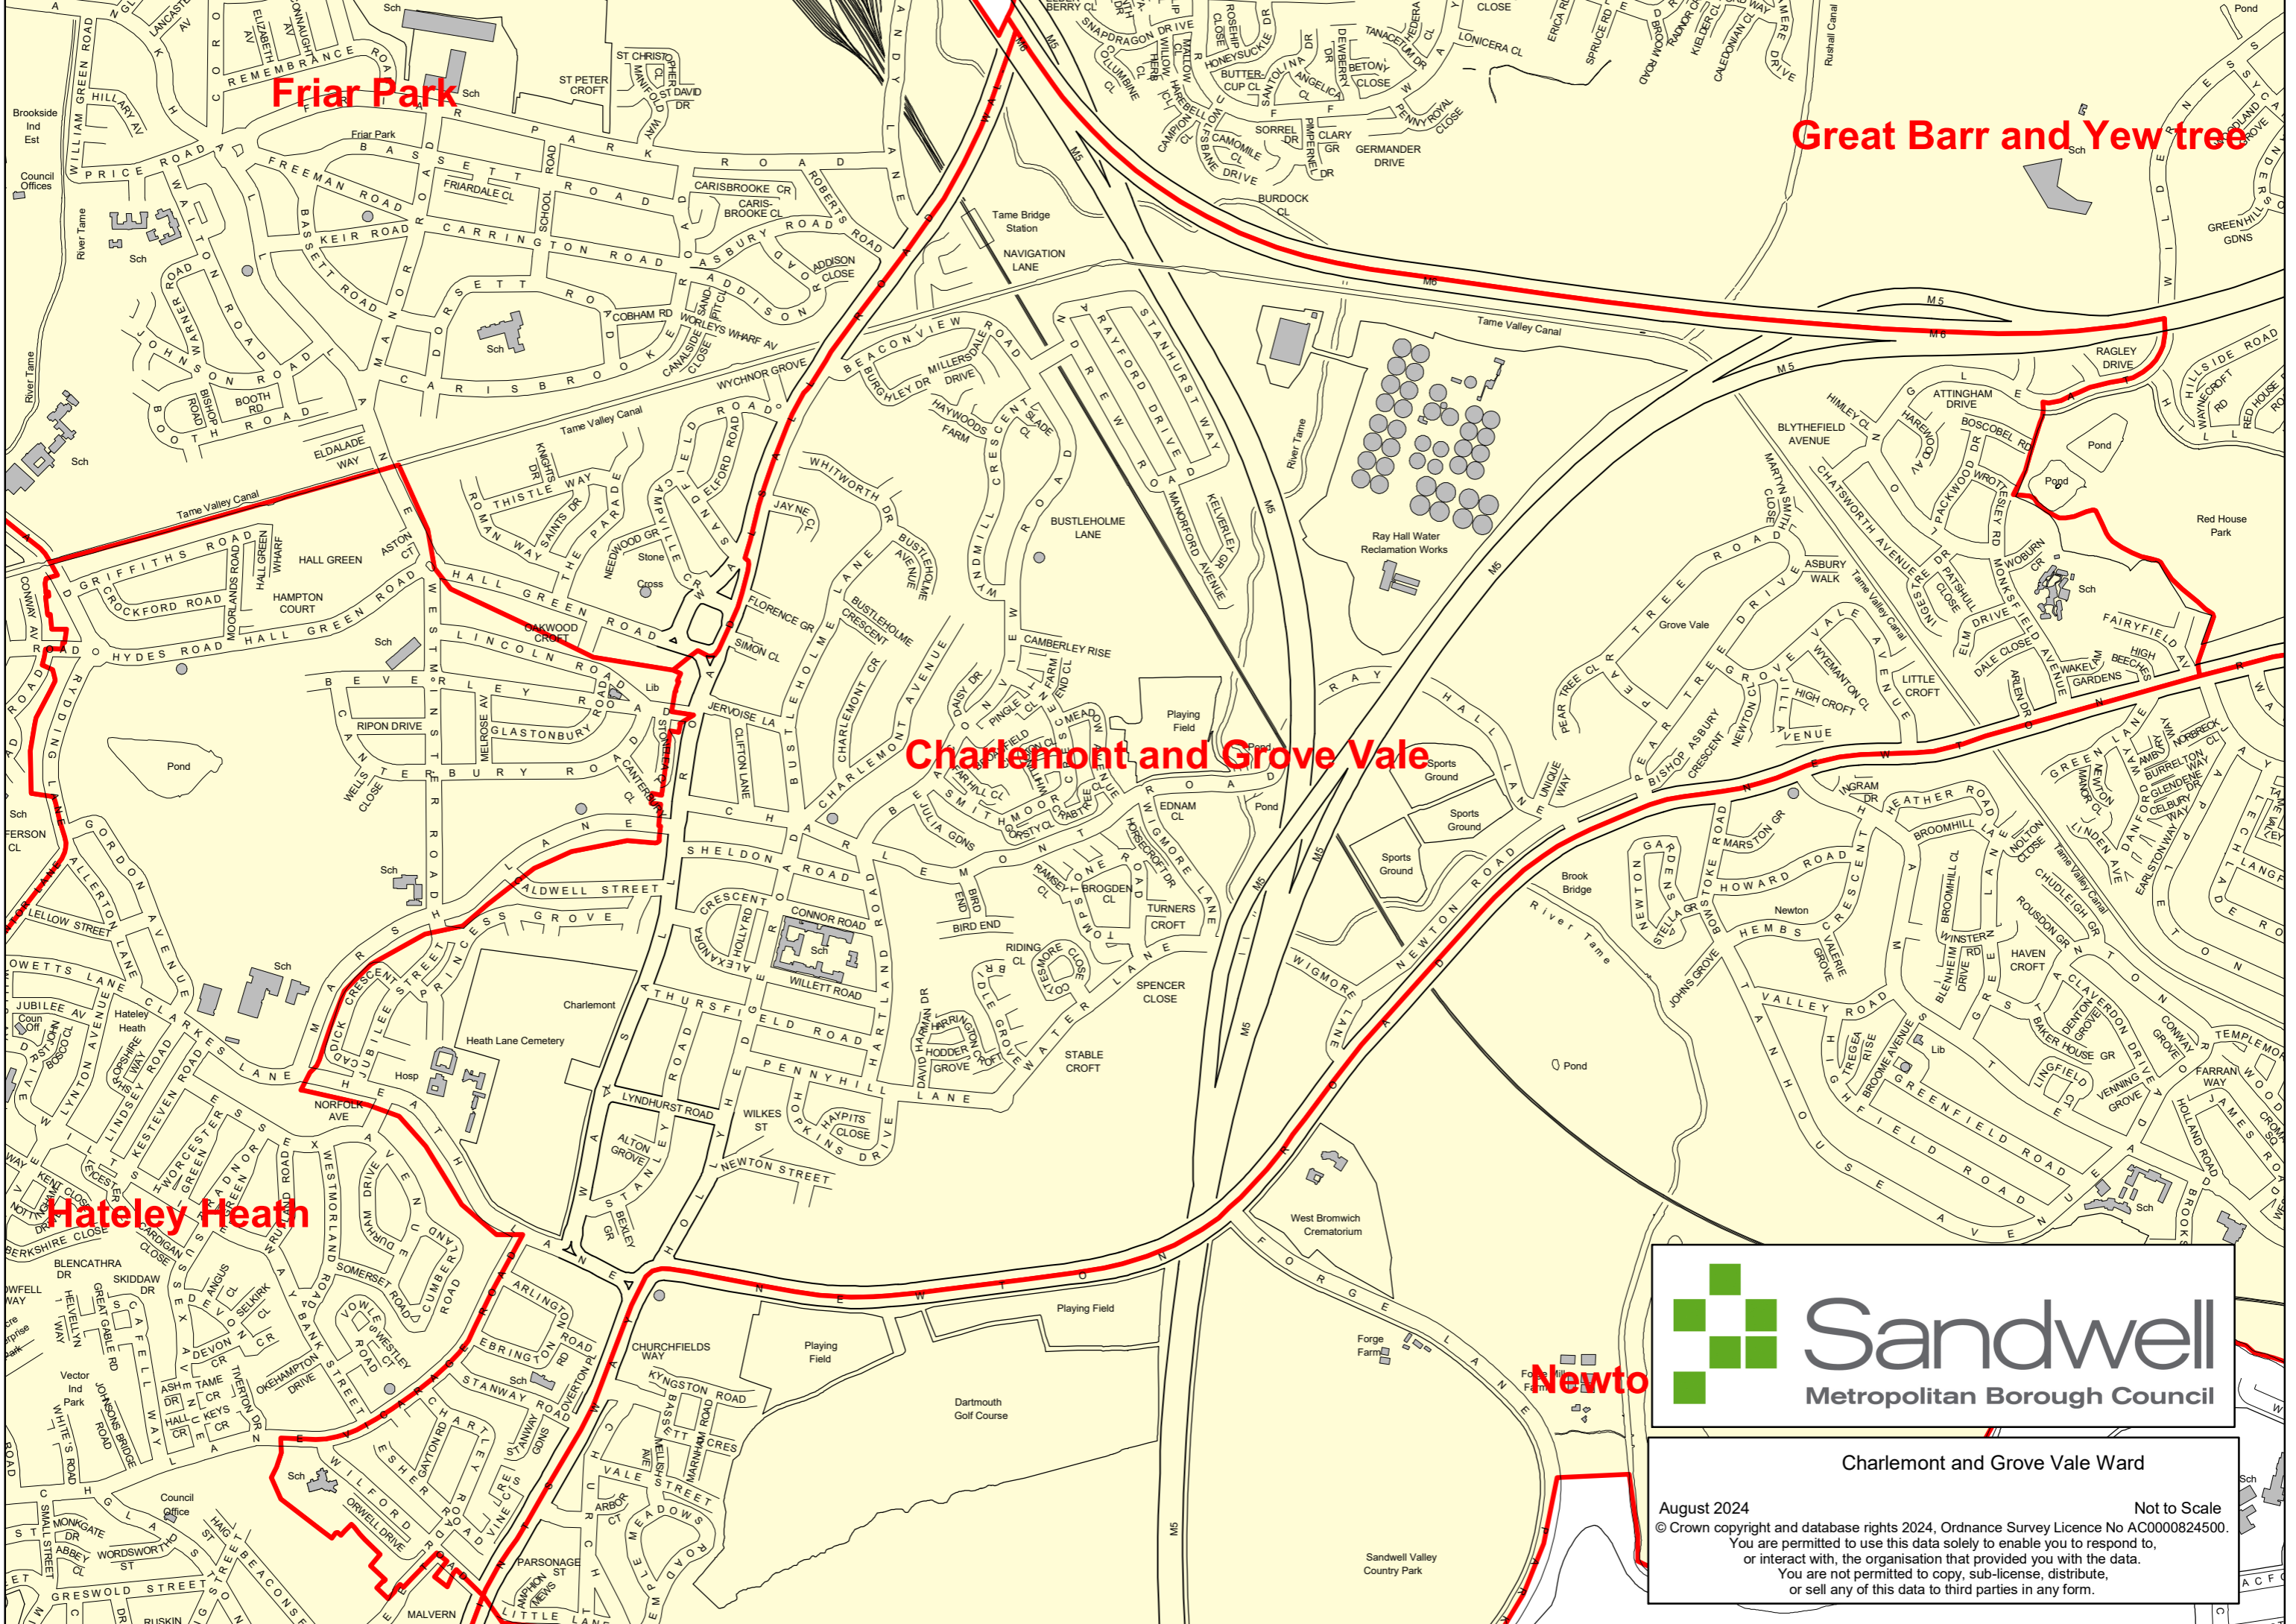

Charlemont and Grove Vale Ward

August 2024 Not to Scale

© Crown copyright and database rights 2024, Ordnance Survey Licence No AC0000824500.
You are permitted to use this data solely to enable you to respond to, or interact with, the organisation that provided you with the data.
You are not permitted to copy, sub-license, distribute, or sell any of this data to third parties in any form.