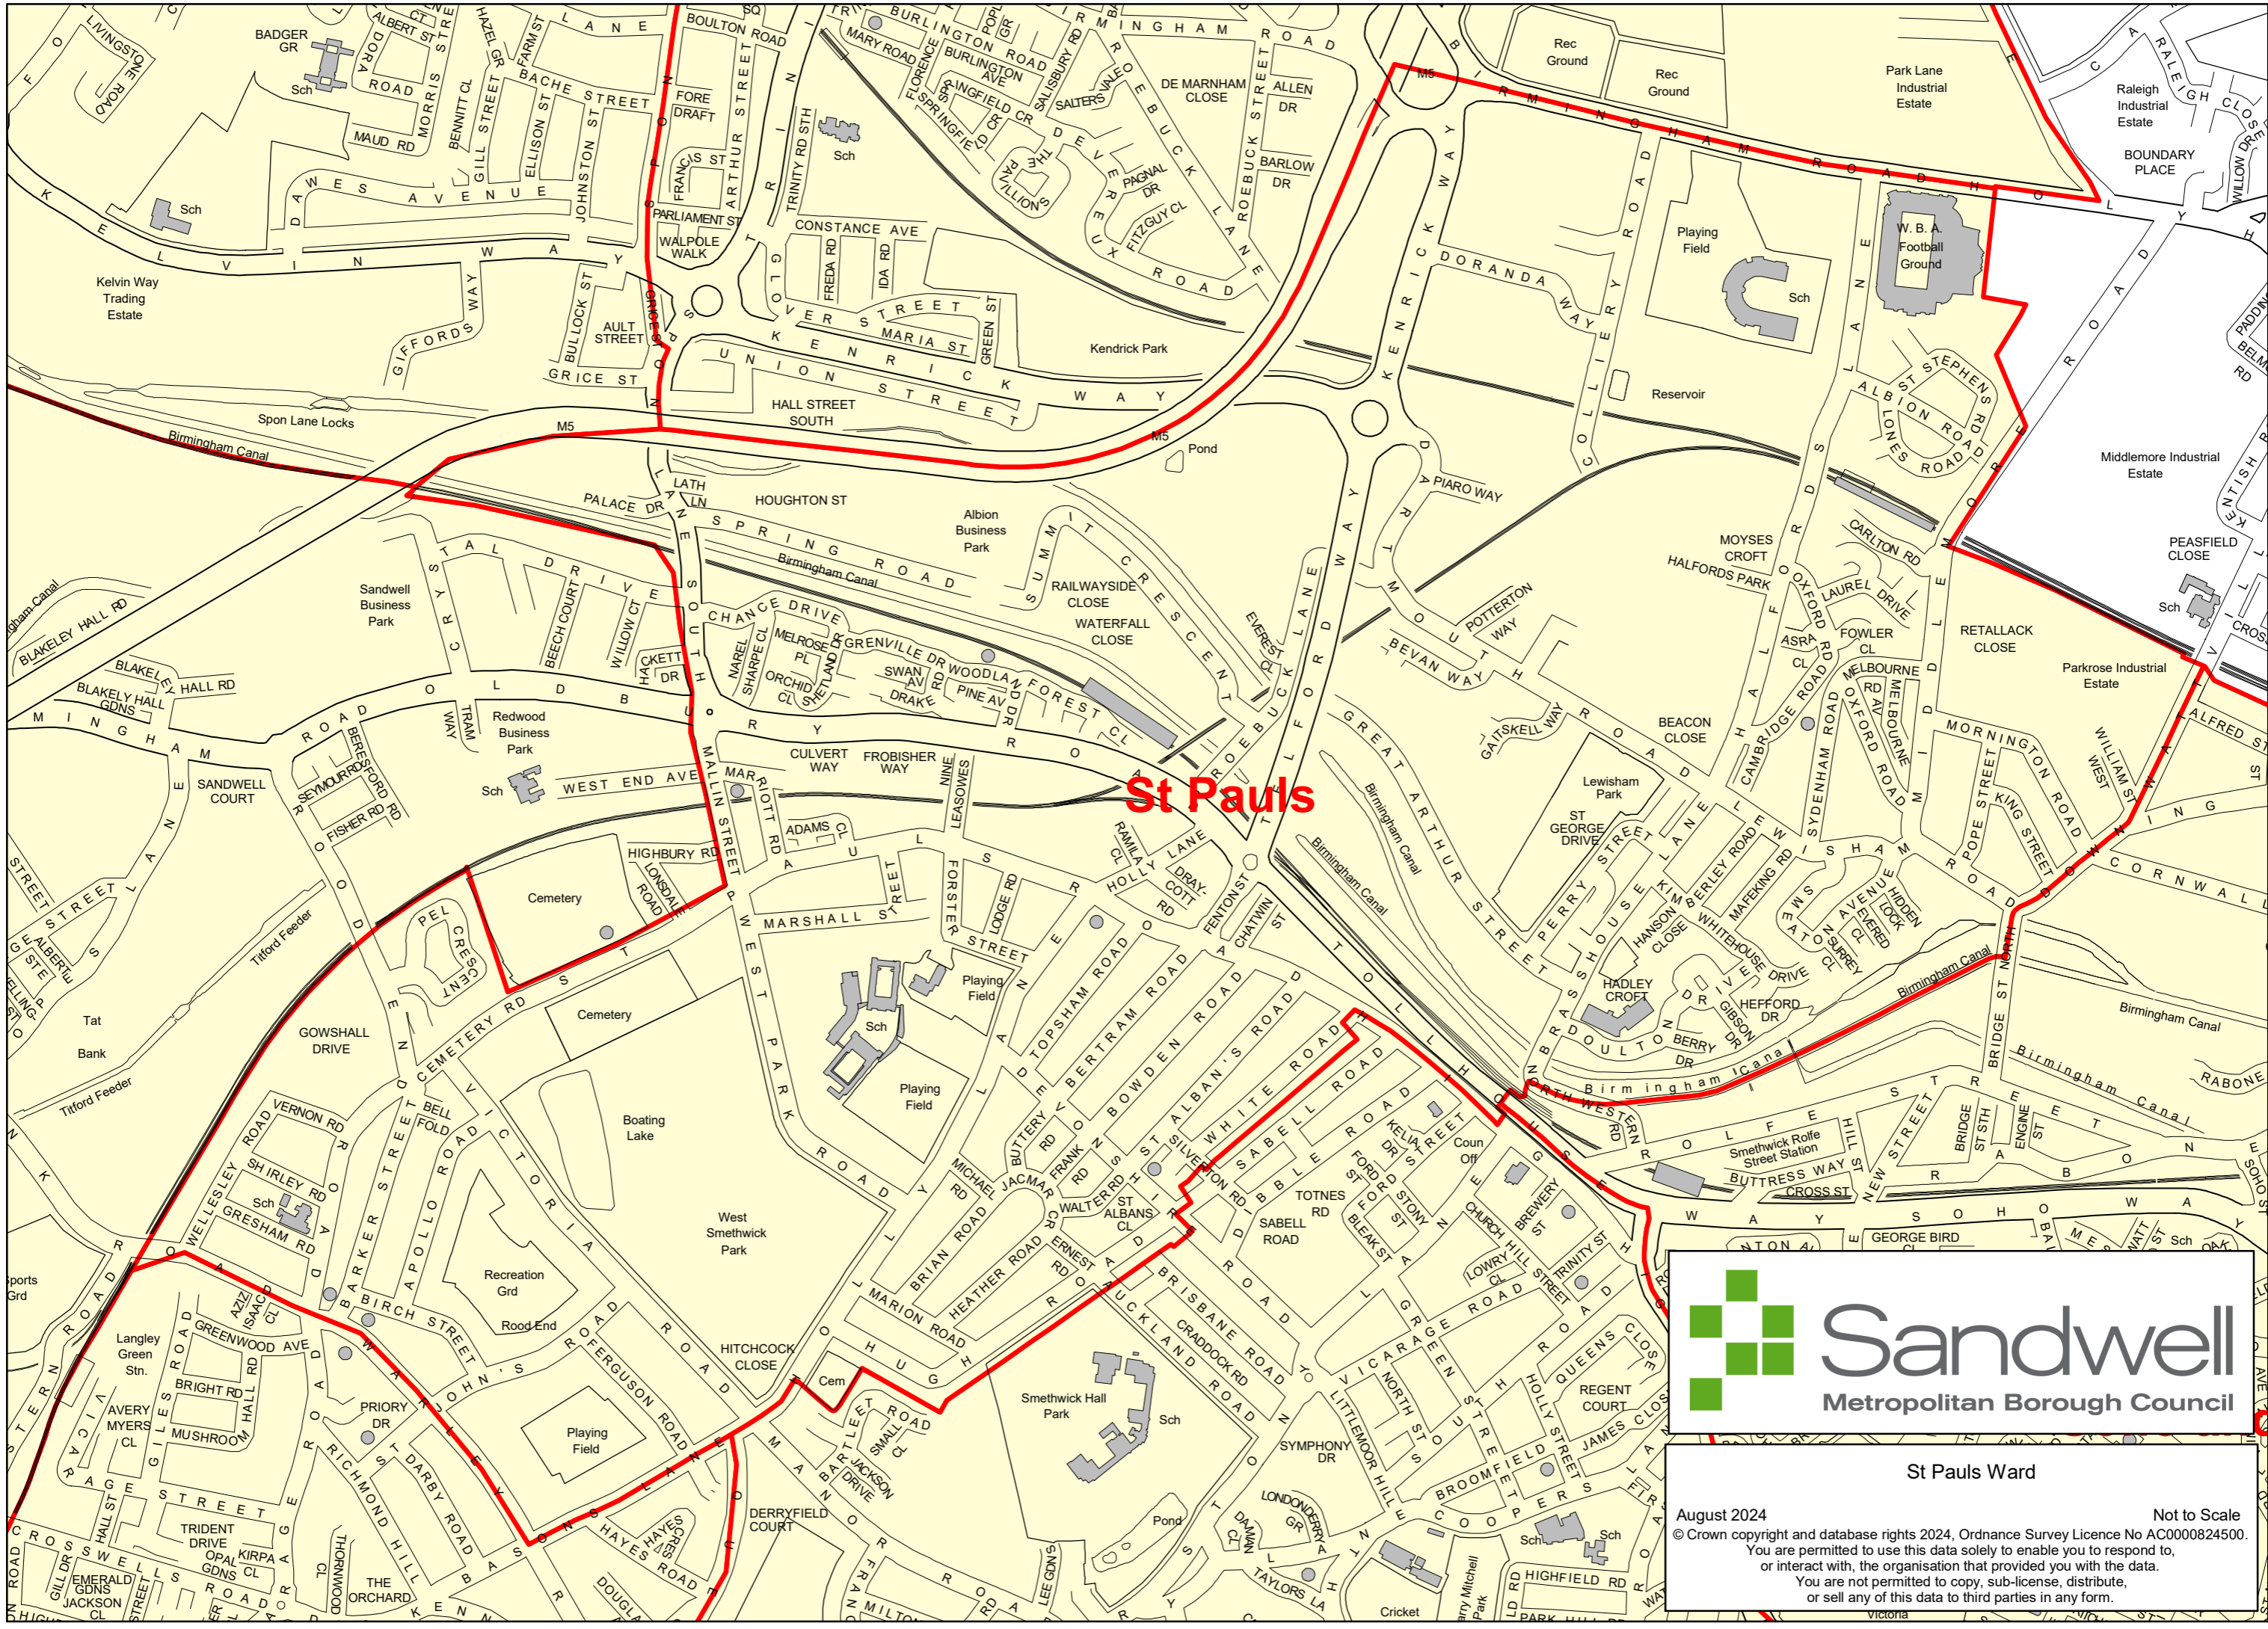

St Pauls

St Pauls Ward

August 2024 Not to Scale

© Crown copyright and database rights 2024, Ordnance Survey Licence No AC0000824500.
You are permitted to use this data solely to enable you to respond to, or interact with, the organisation that provided you with the data.
You are not permitted to copy, sub-license, distribute, or sell any of this data to third parties in any form.