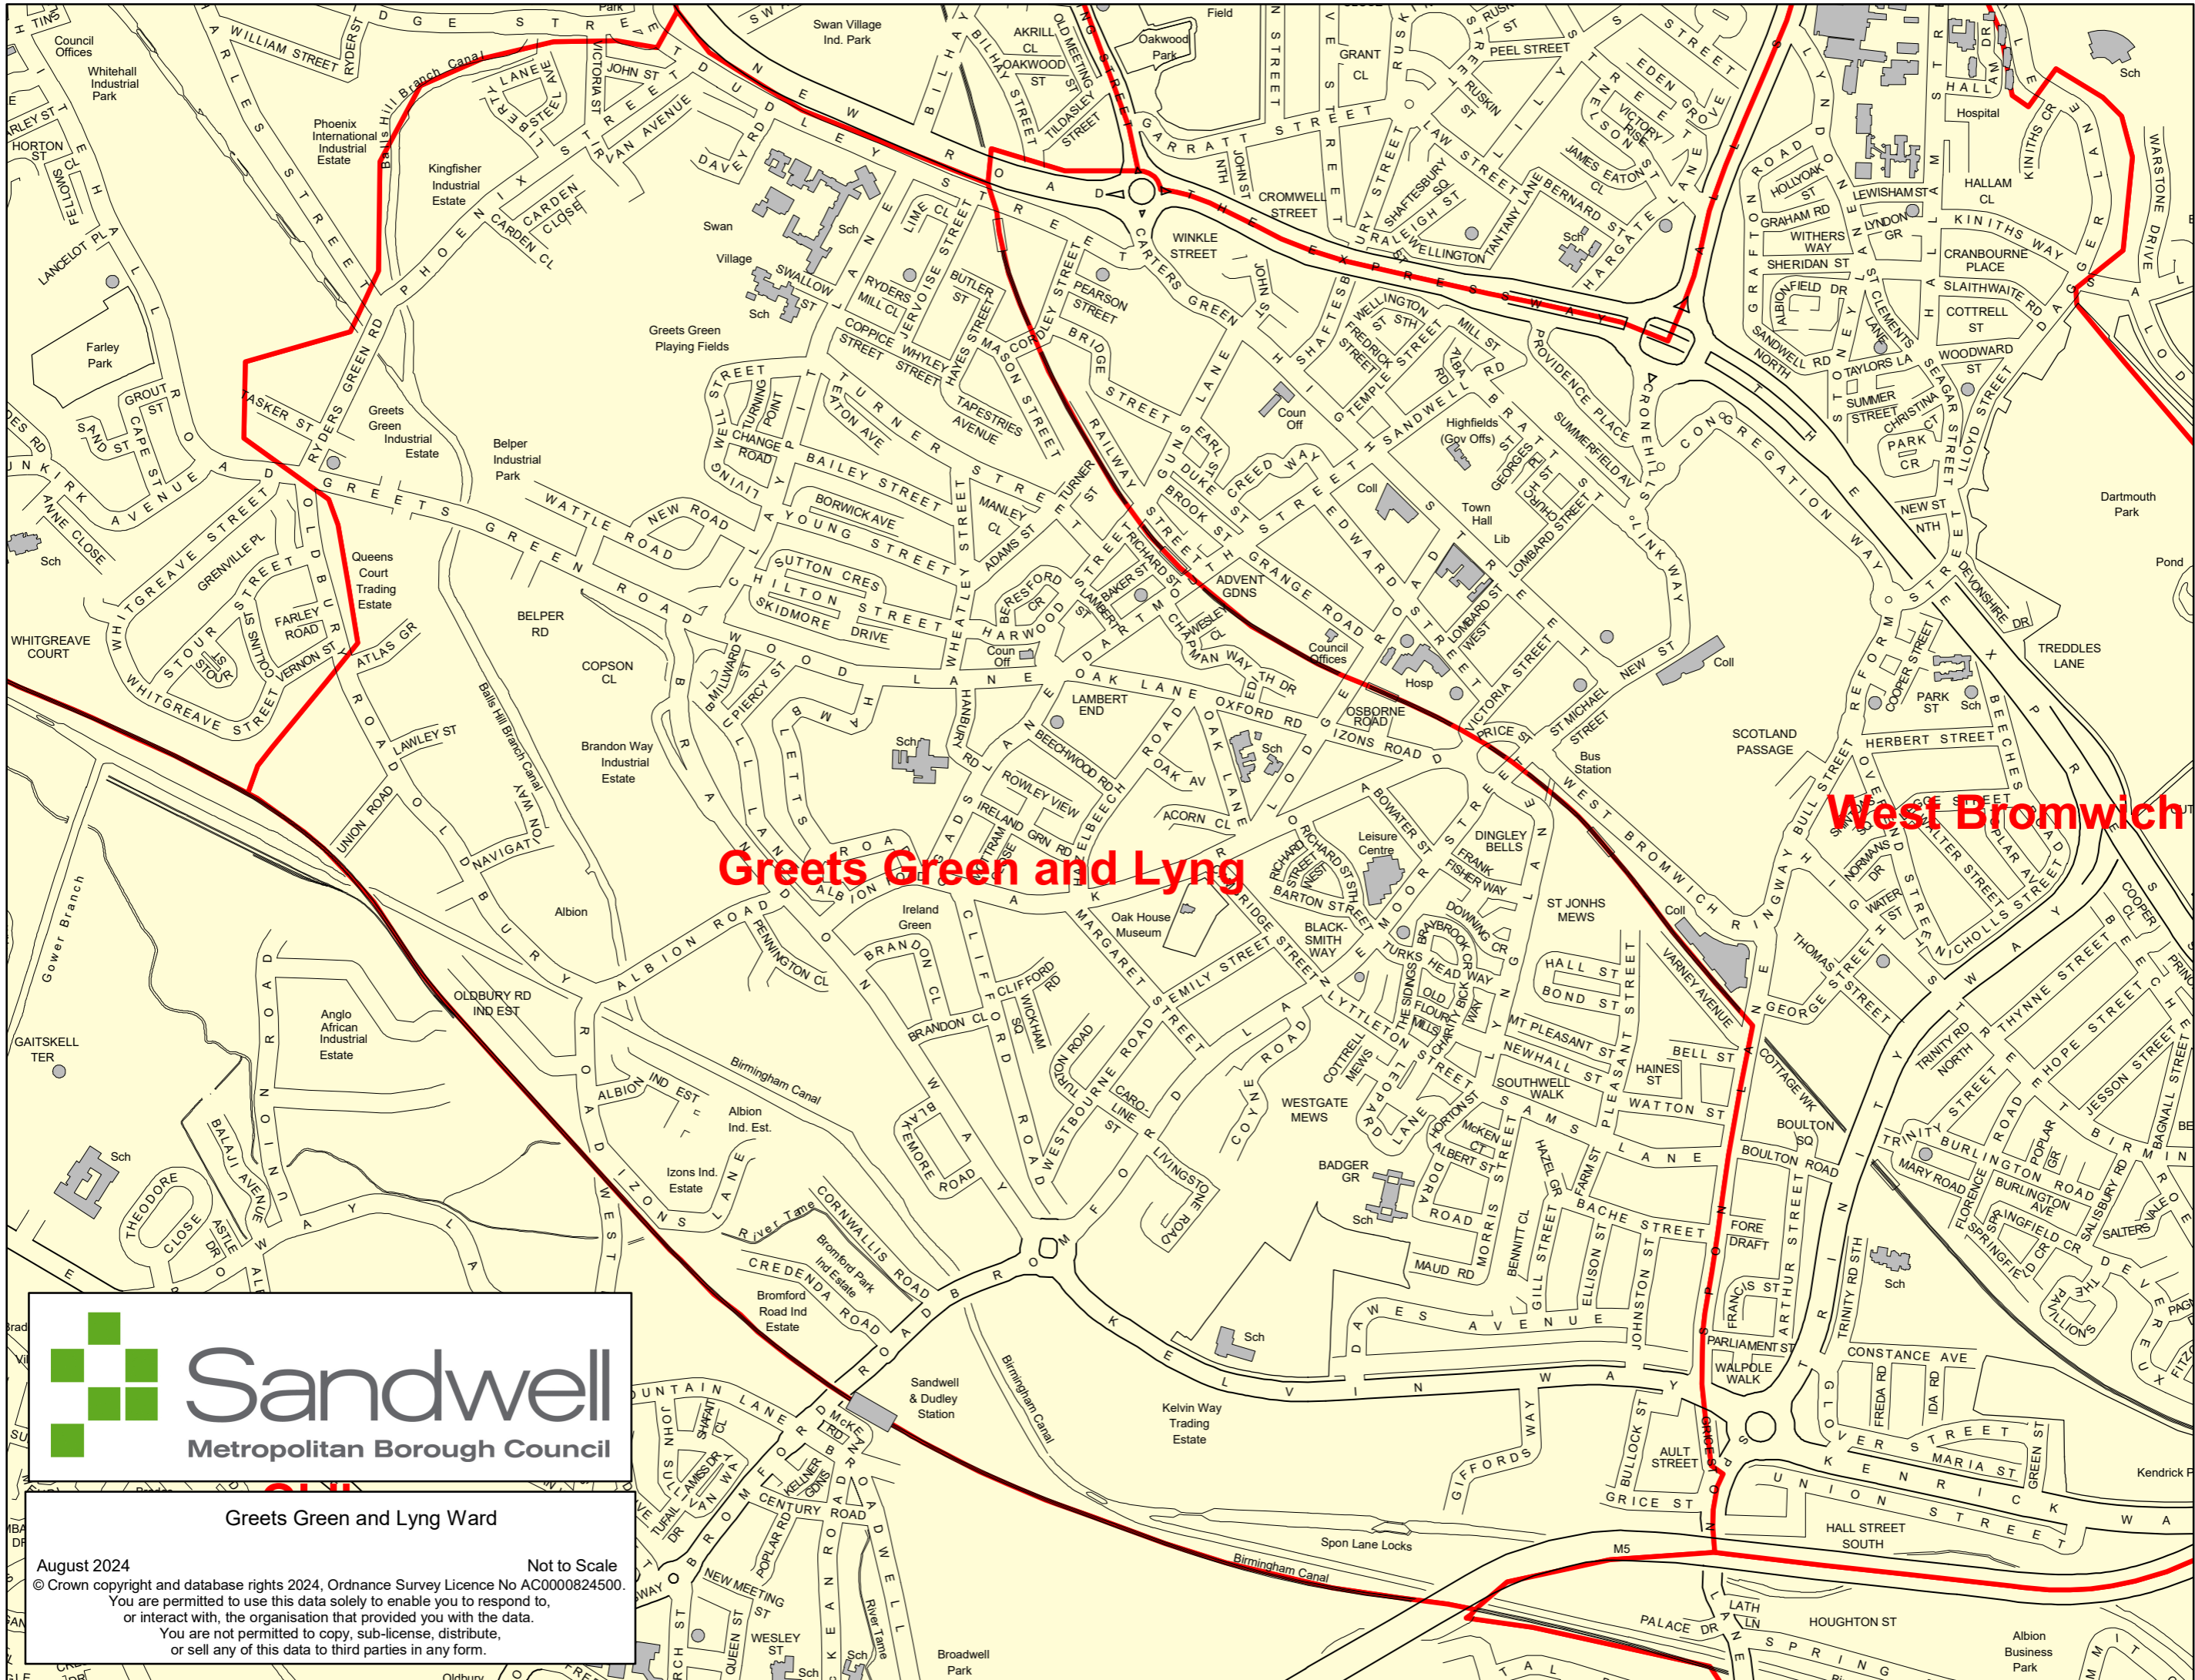

West Bromwich
Greetings Green and Lyng