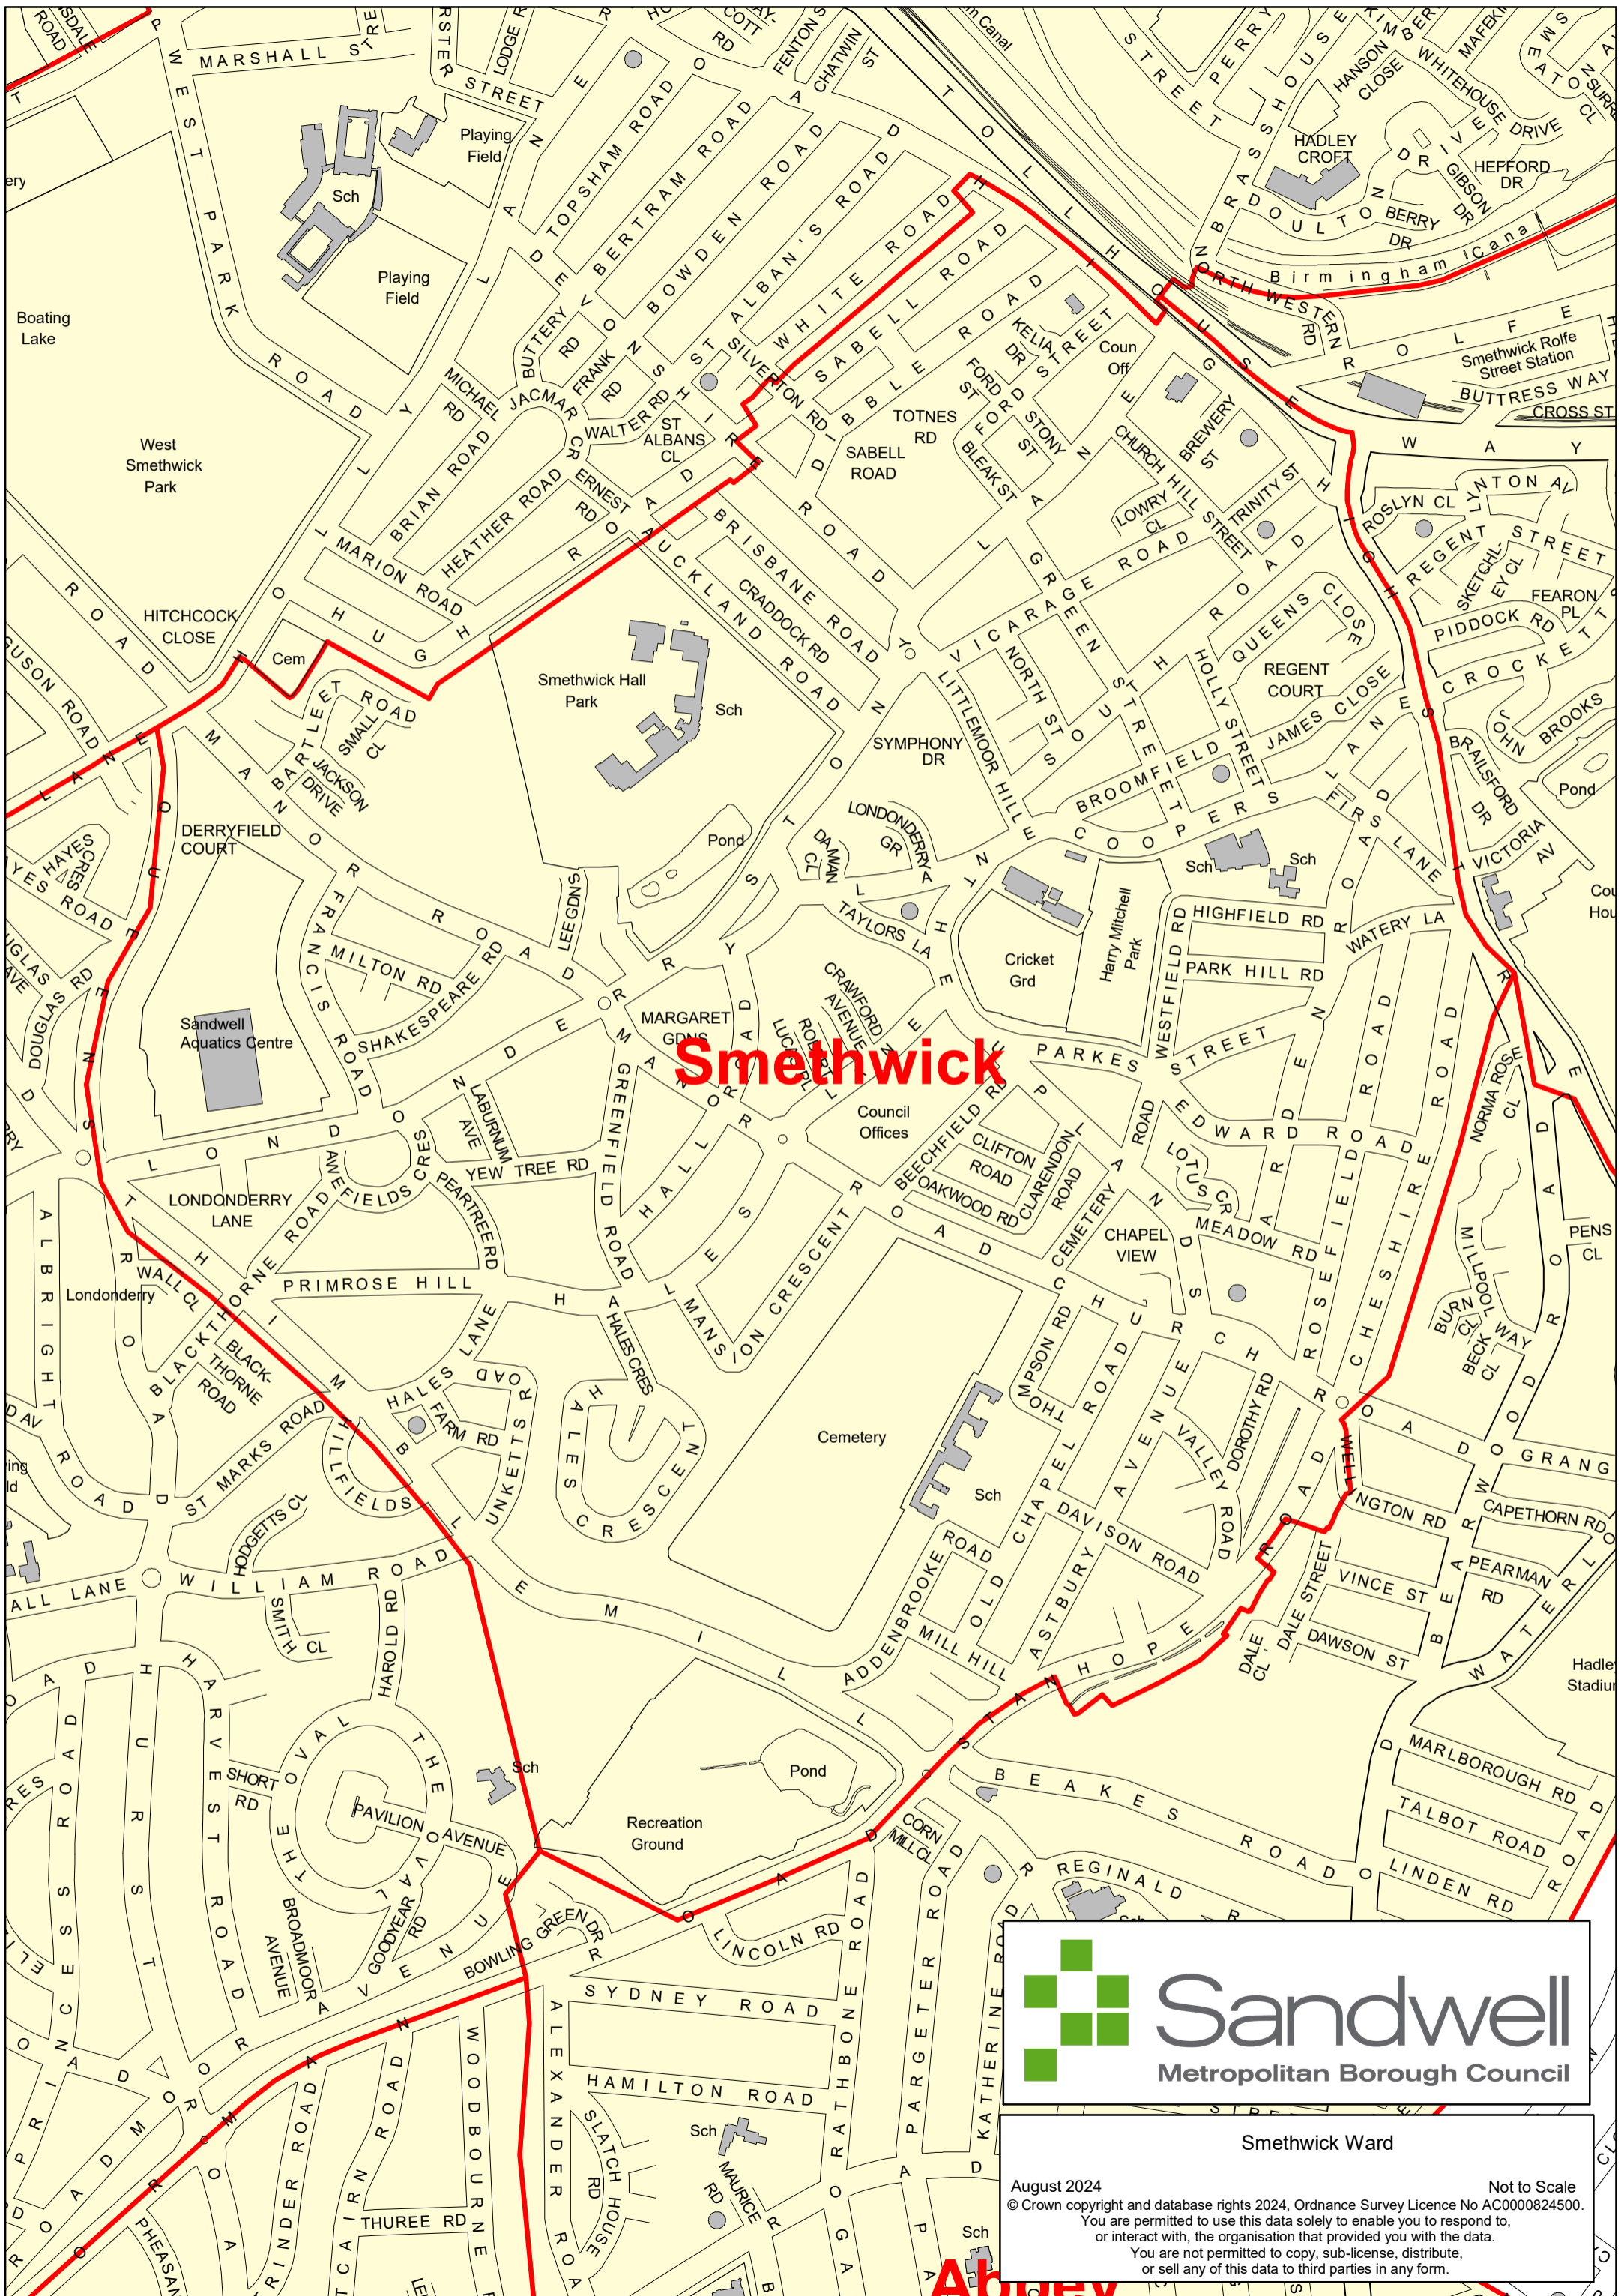

Smethwick

Smethwick Ward

August 2024

Not to Scale

© Crown copyright and database rights 2024, Ordnance Survey Licence No AC0000824500.
You are permitted to use this data solely to enable you to respond to, or interact with, the organisation that provided you with the data.
You are not permitted to copy, sub-license, distribute, or sell any of this data to third parties in any form.