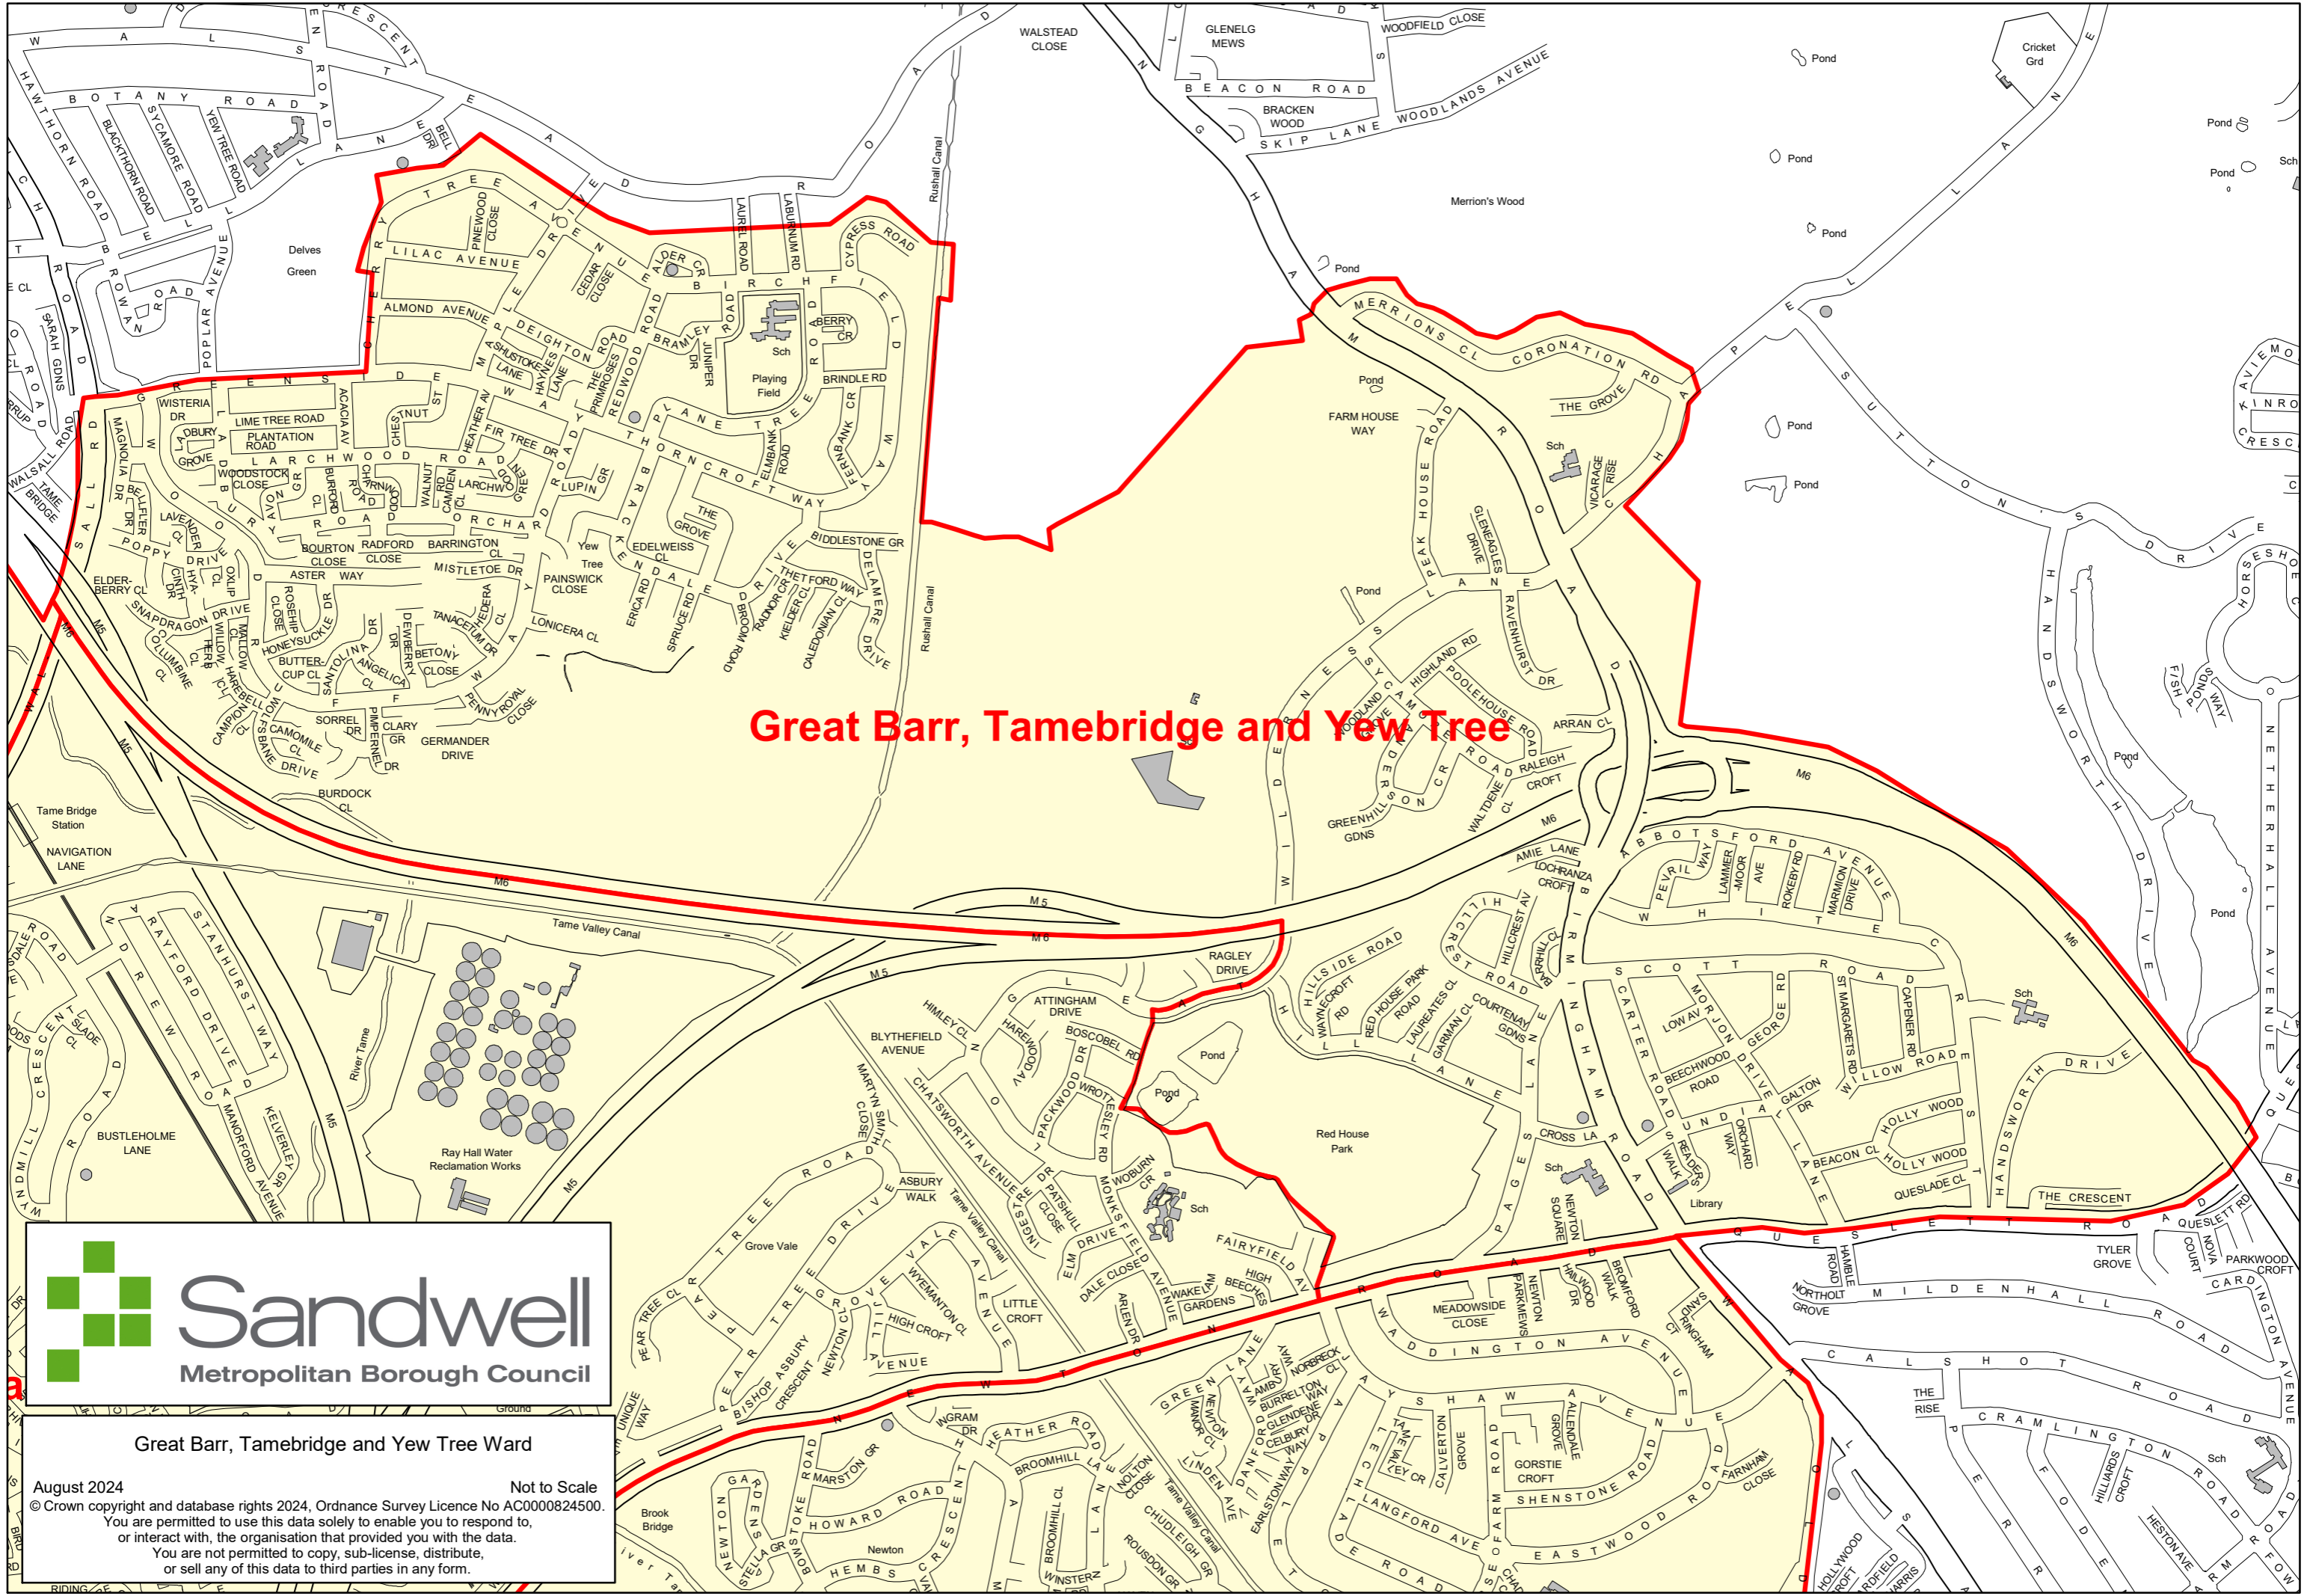

7.

Proposed Great Barr, Tamebridge and Yew Tree Ward

Great Barr, Tamebridge and Yew Tree

Sandwell
Metropolitan Borough Council

Great Barr, Tamebridge and Yew Tree Ward
August 2024
© Crown copyright and database rights 2024, Ordnance Survey Licence No AC0000824500.
You are permitted to use this data solely to enable you to respond to, or interact with, the organisation that provided you with the data.
You are not permitted to copy, sub-license, distribute, or sell any of this data to third parties in any form.