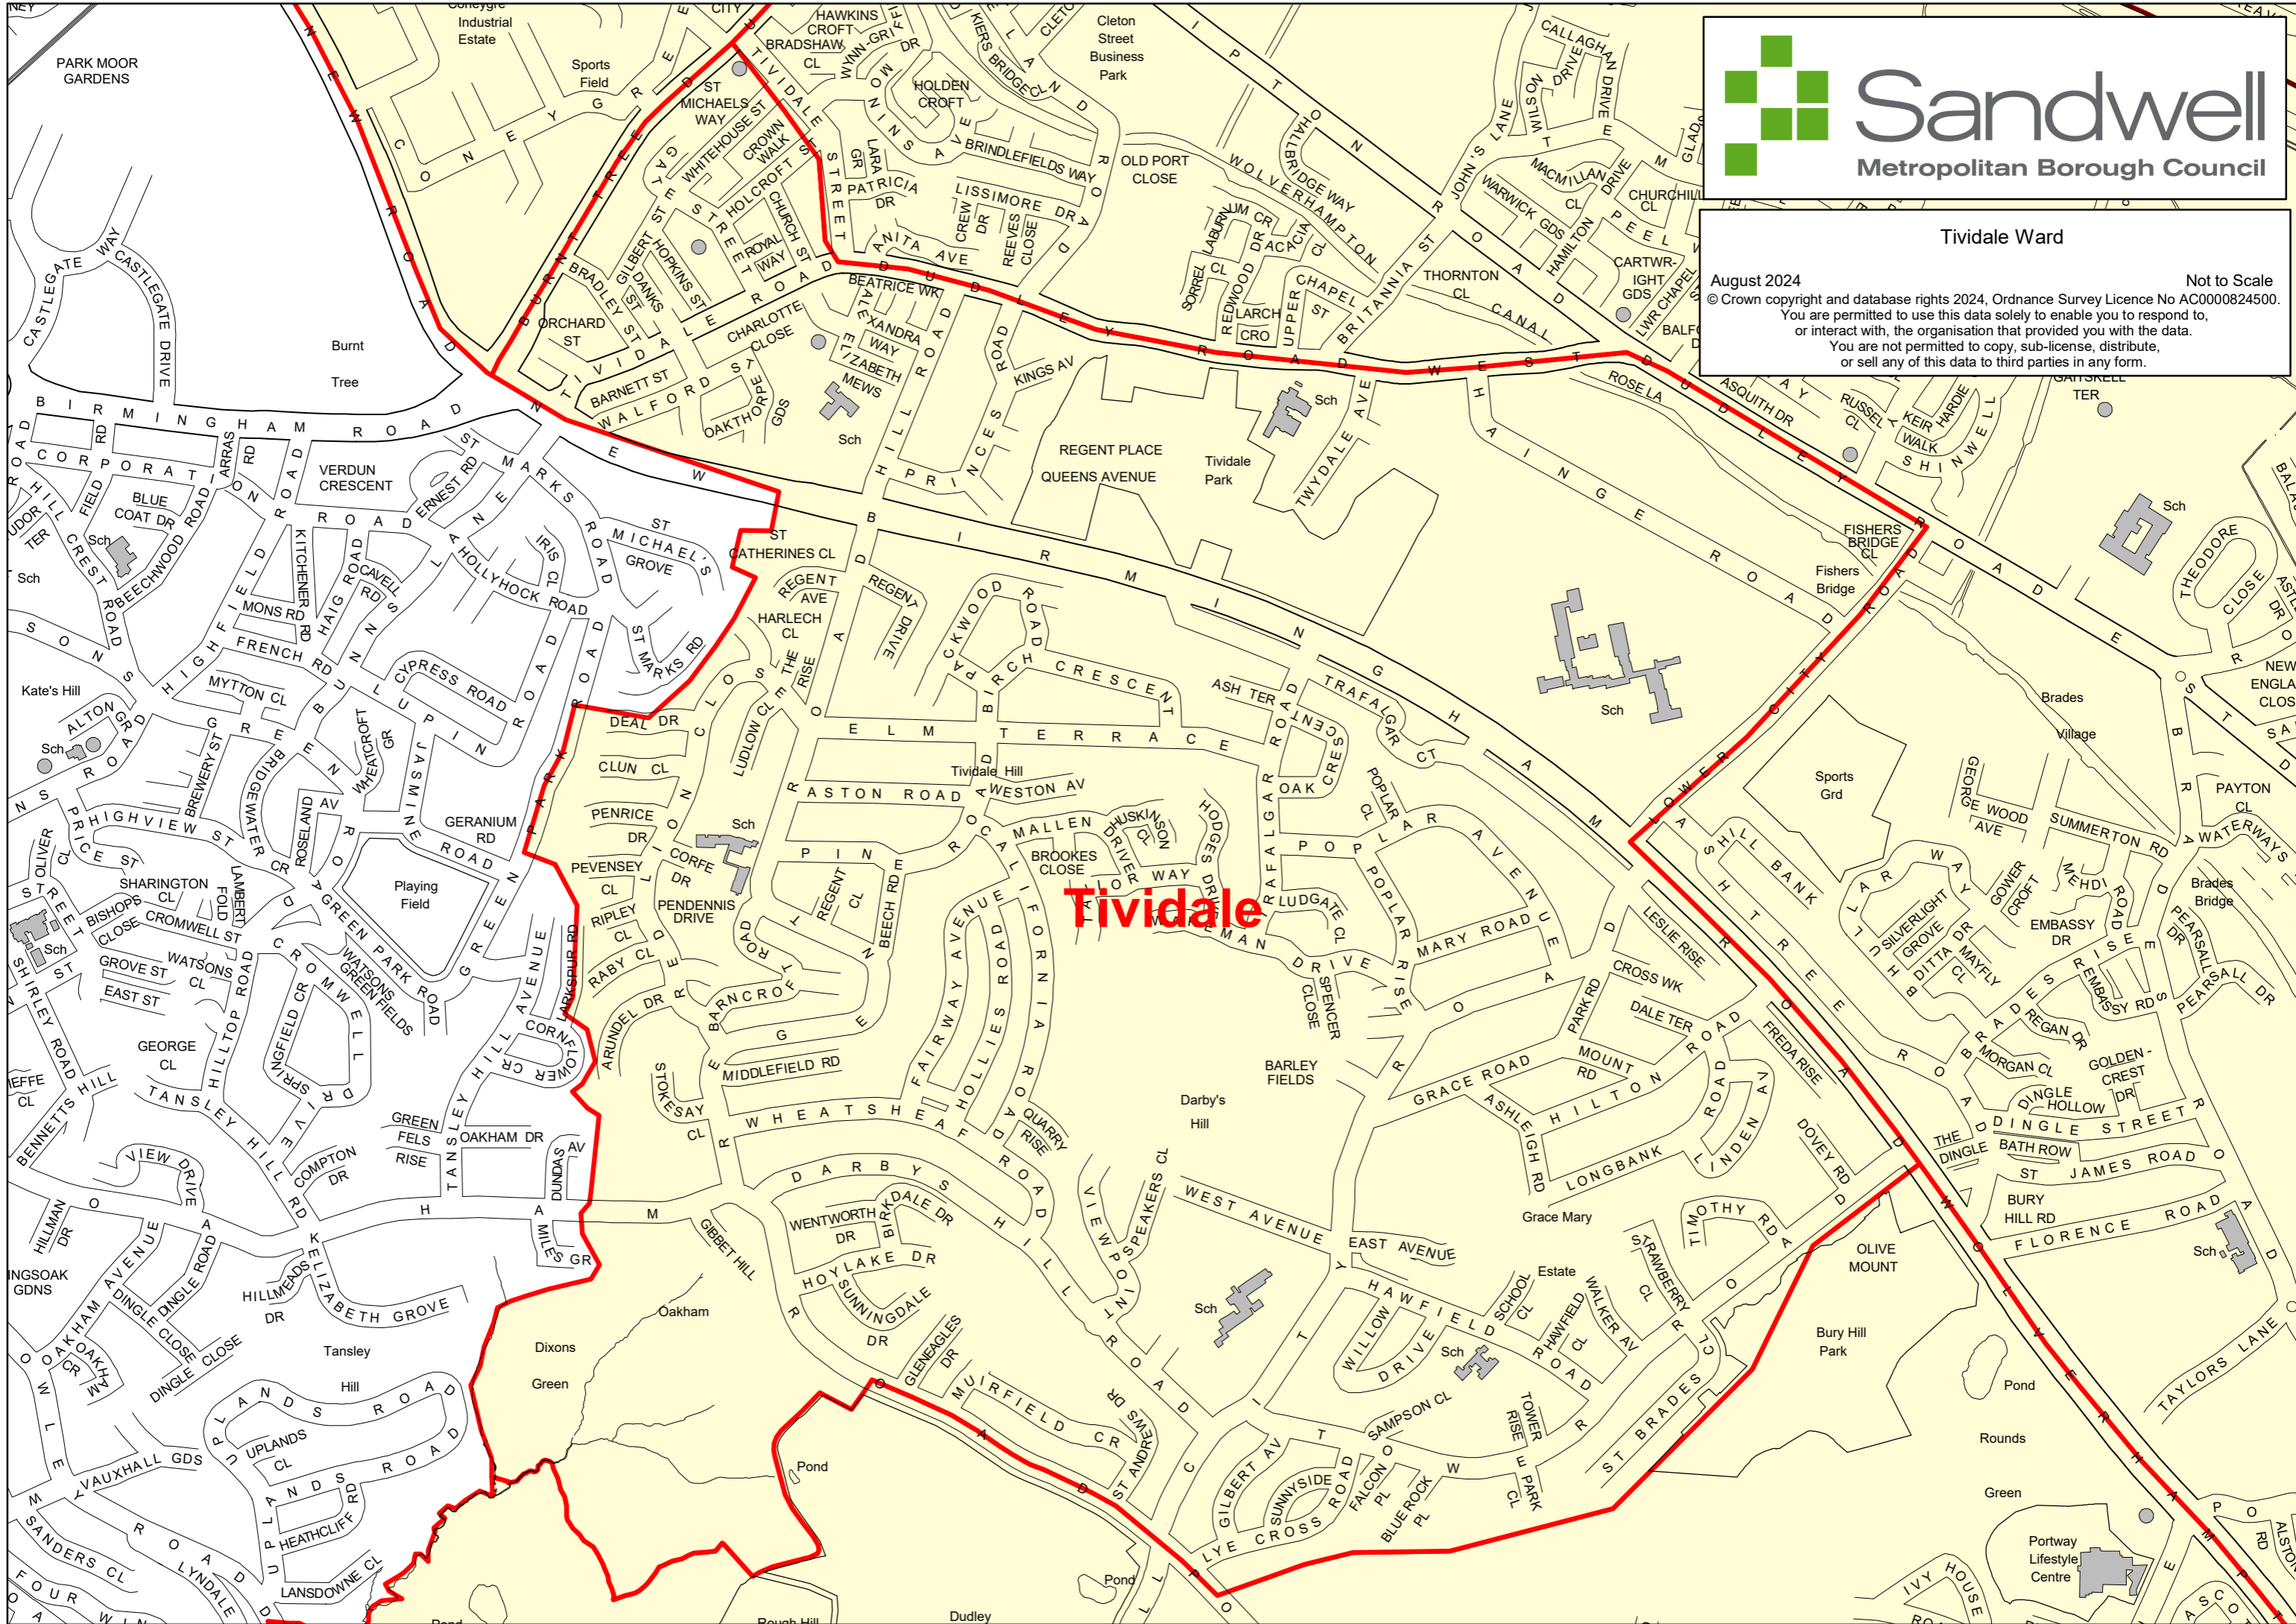

22.

Proposed Tividale Ward

Tividale Ward

August 2024 Not to Scale

© Crown copyright and database rights 2024, Ordnance Survey Licence No AC0000824500. You are permitted to use this data solely to enable you to respond to, or interact with, the organisation that provided you with the data. You are not permitted to copy, sub-license, distribute, or sell any of this data to third parties in any form.