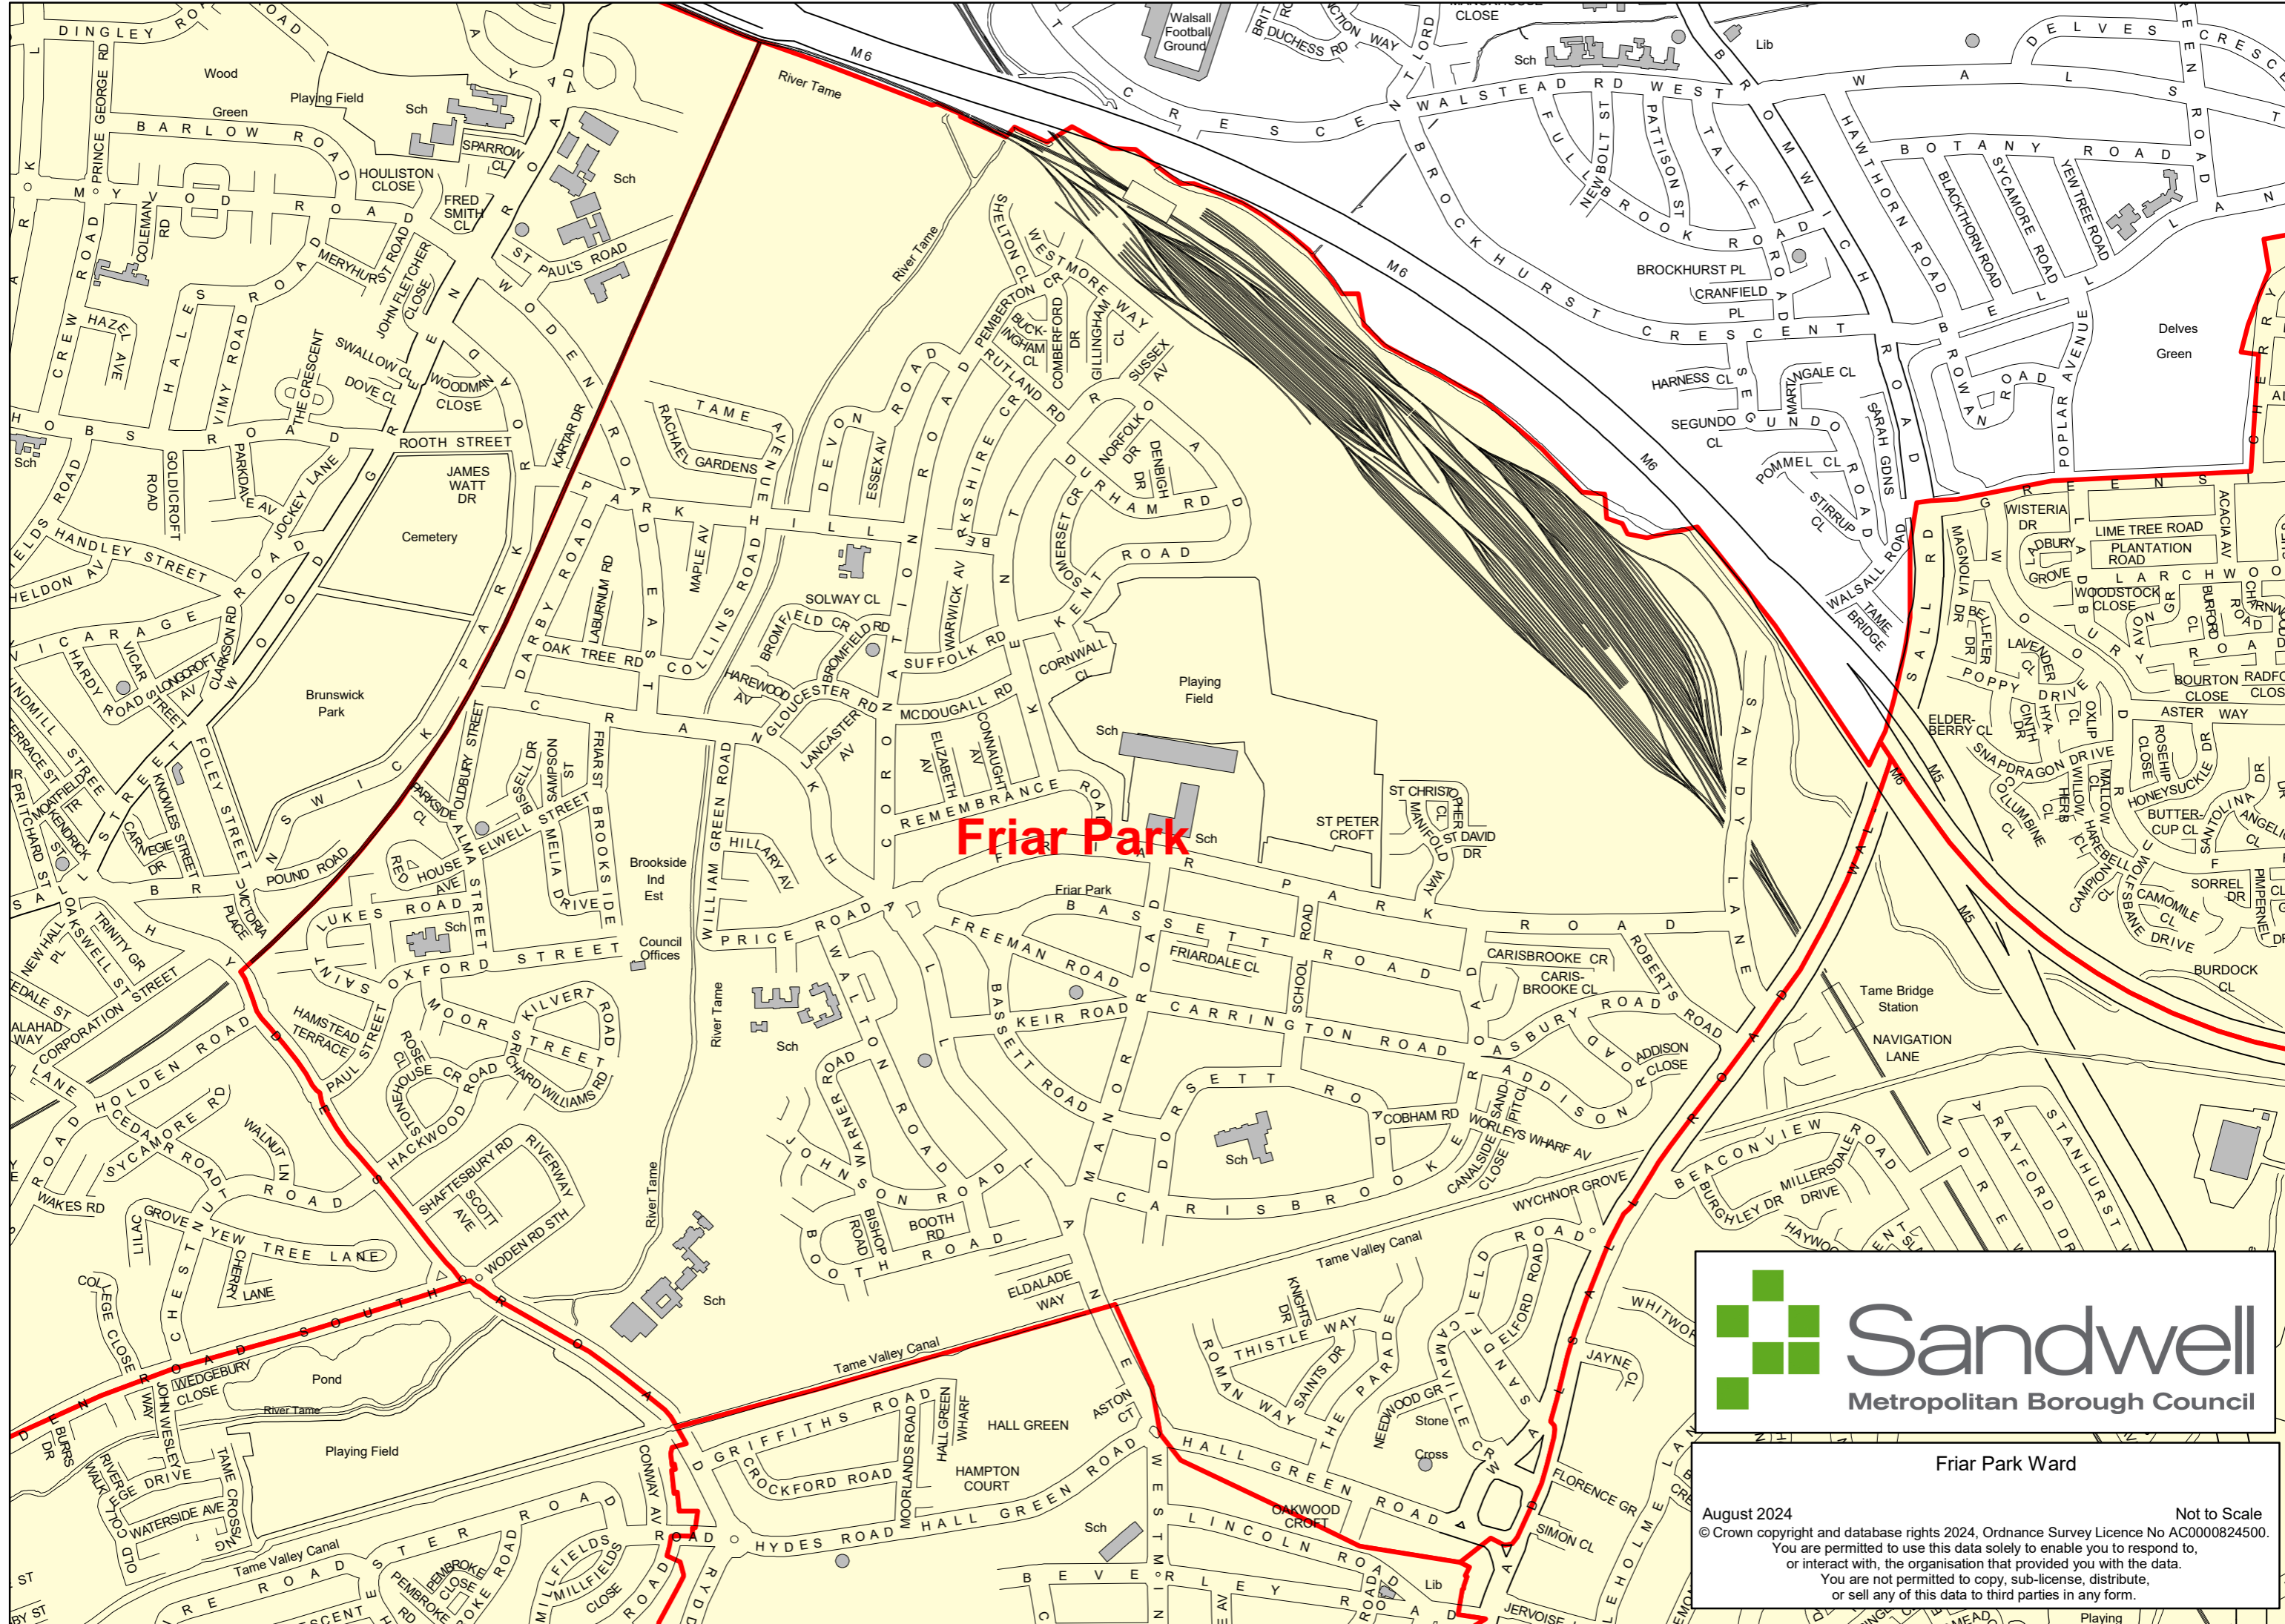

Friar Park

Friar Park Ward

August 2024 Not to Scale

© Crown copyright and database rights 2024, Ordnance Survey Licence No AC0000824500.
You are permitted to use this data solely to enable you to respond to, or interact with, the organisation that provided you with the data.
You are not permitted to copy, sub-license, distribute, or sell any of this data to third parties in any form.