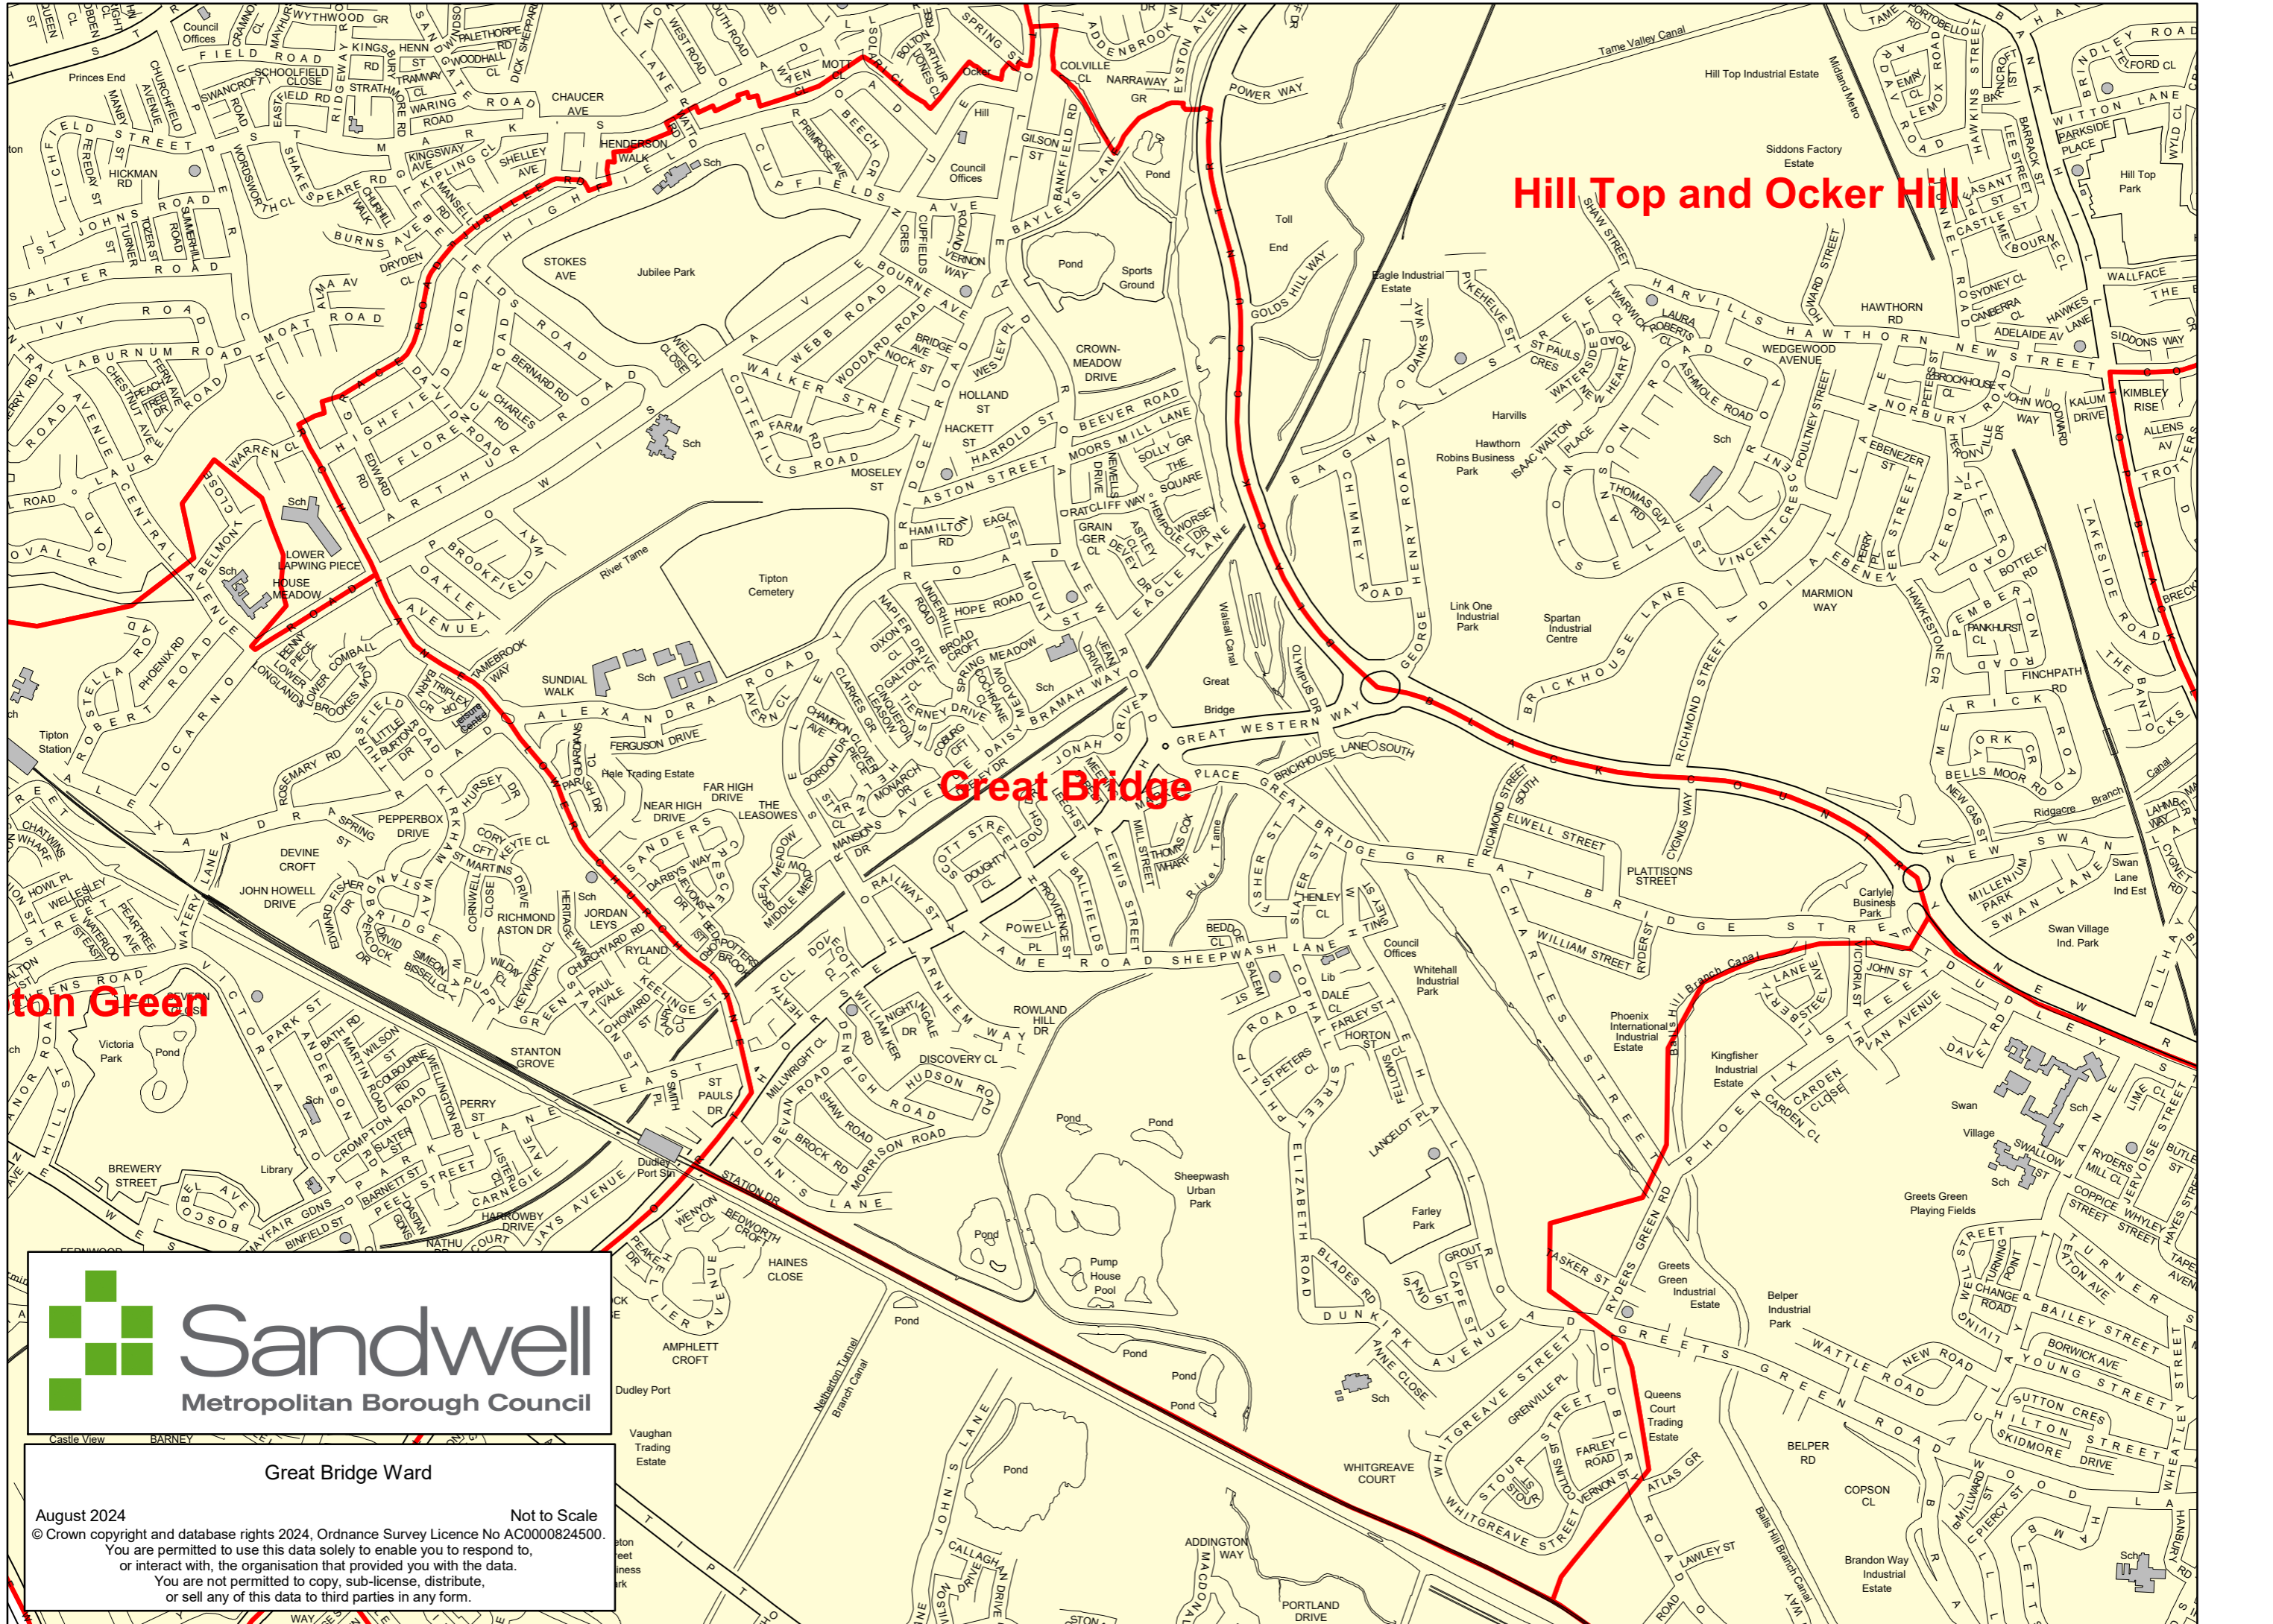

Hill Top and Ocker Hill

Great Bridge

ton Green