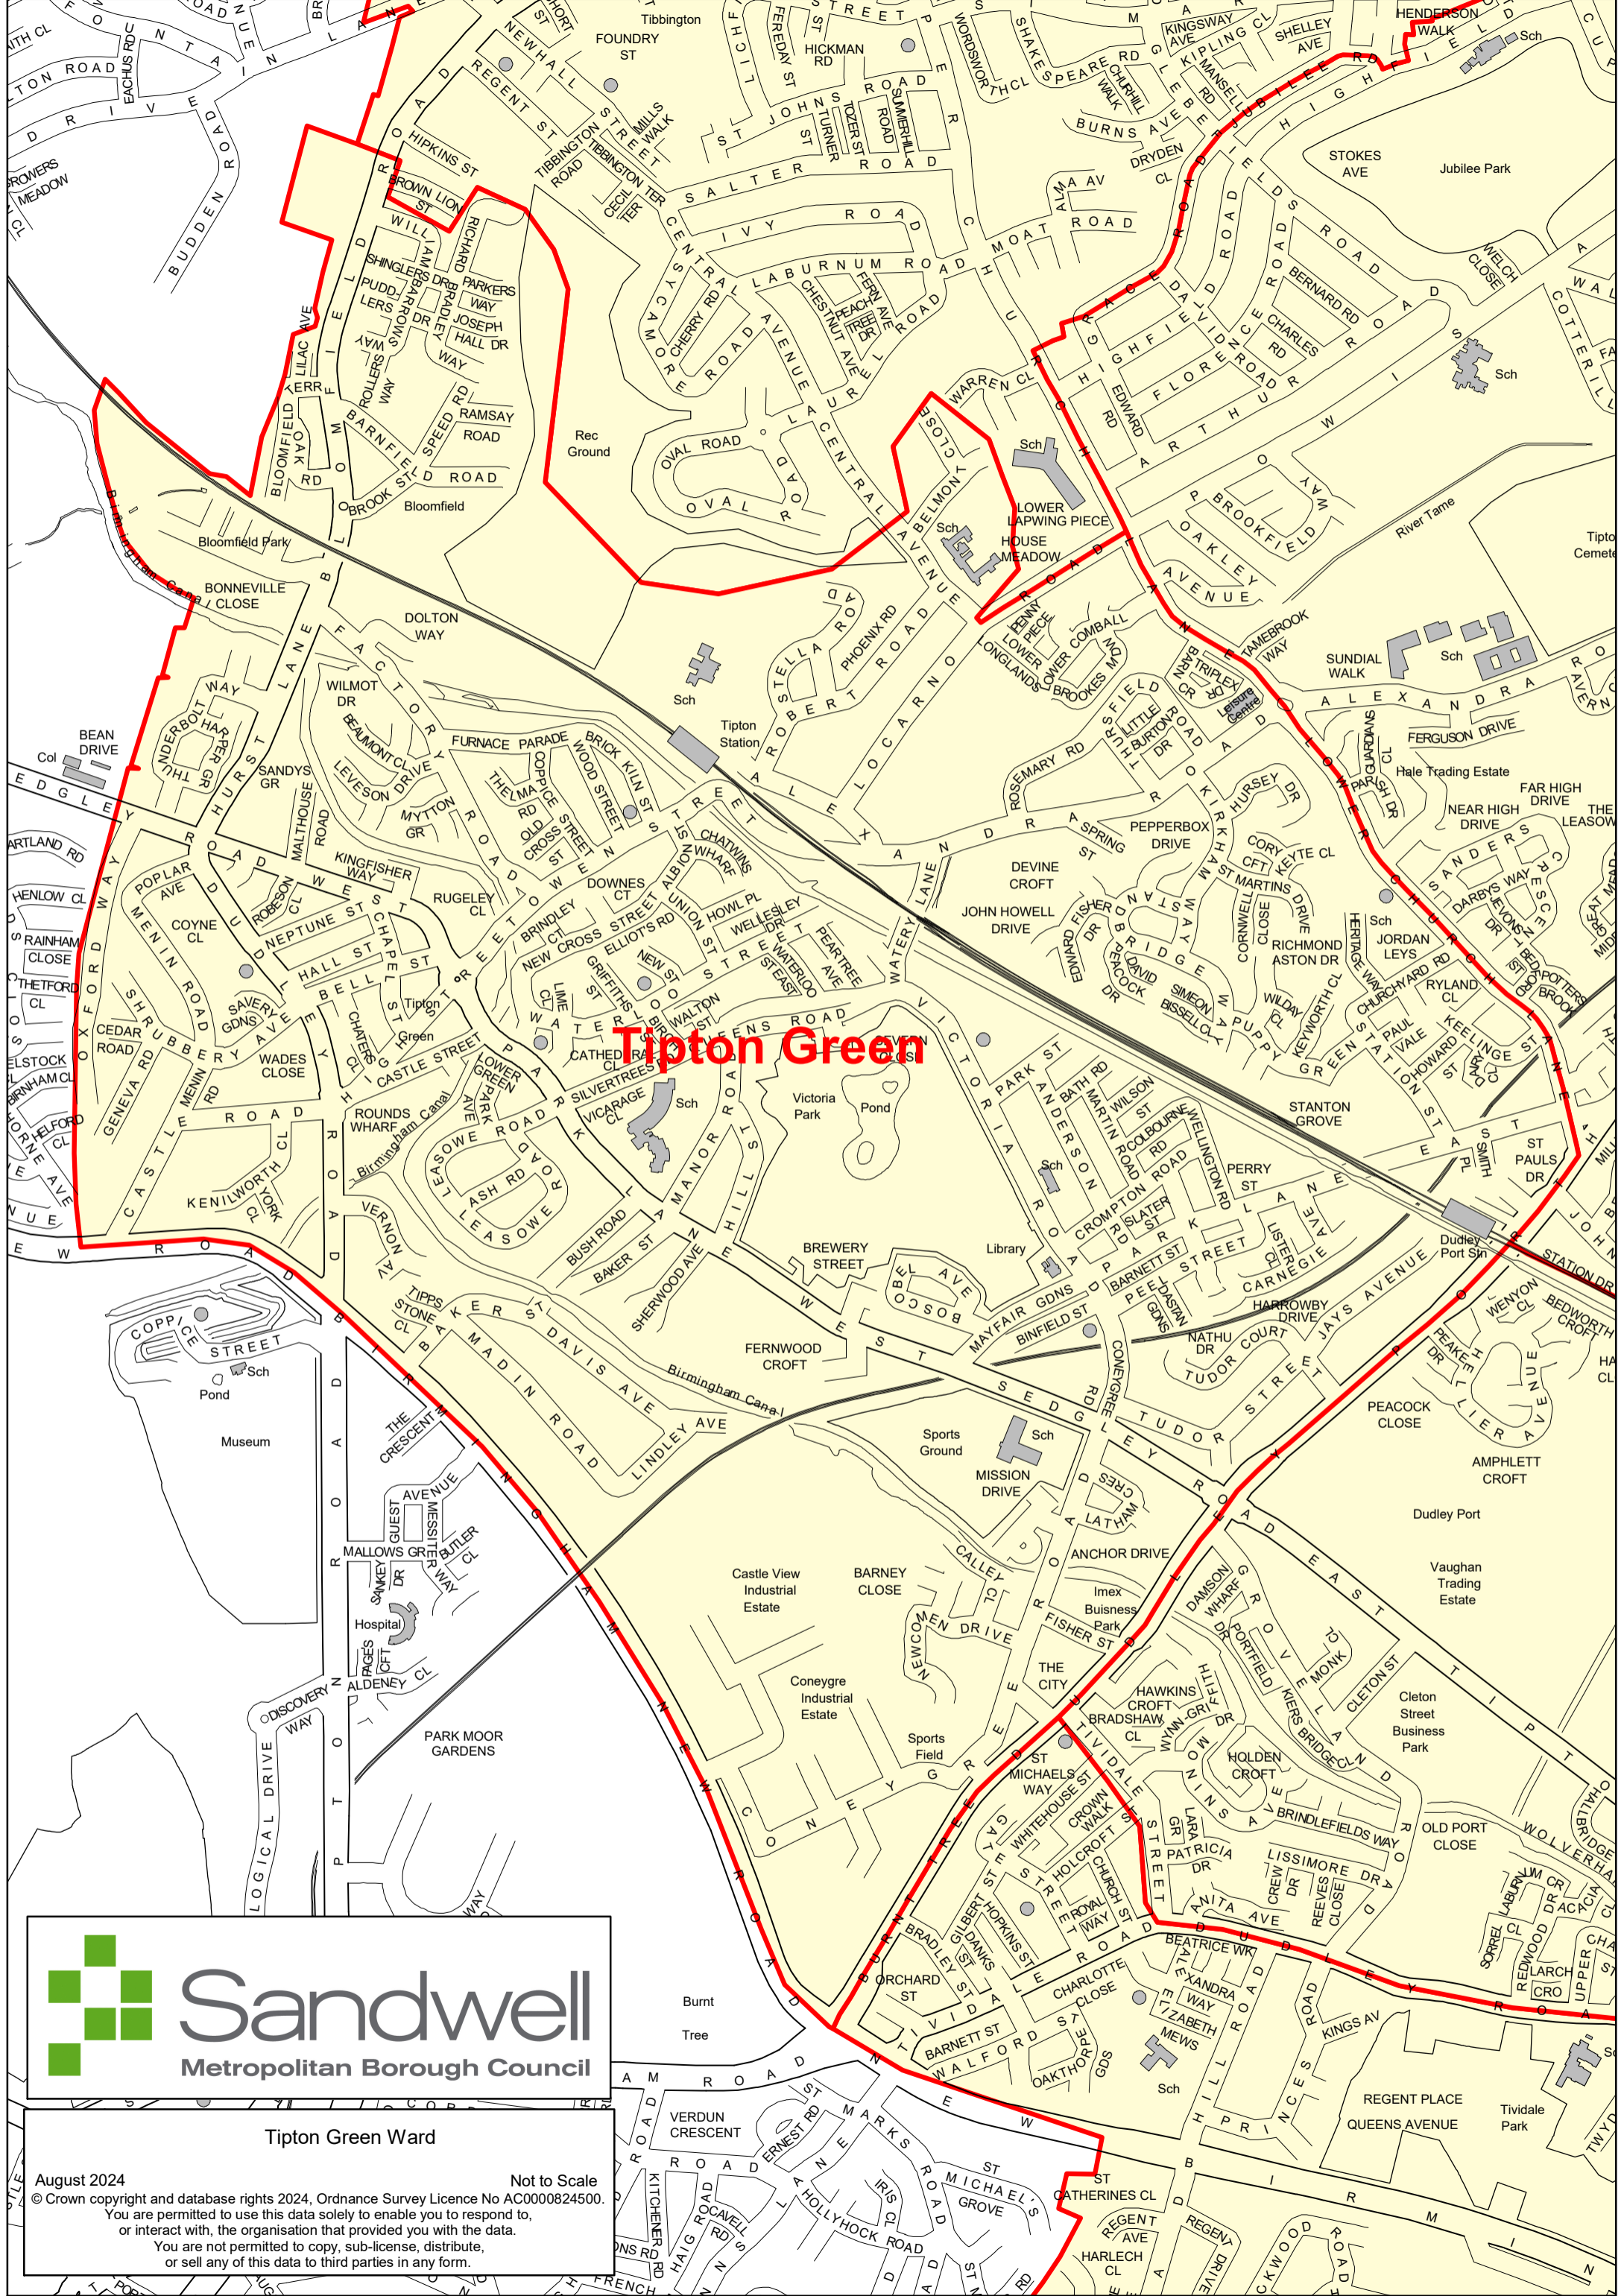

Tipton Green