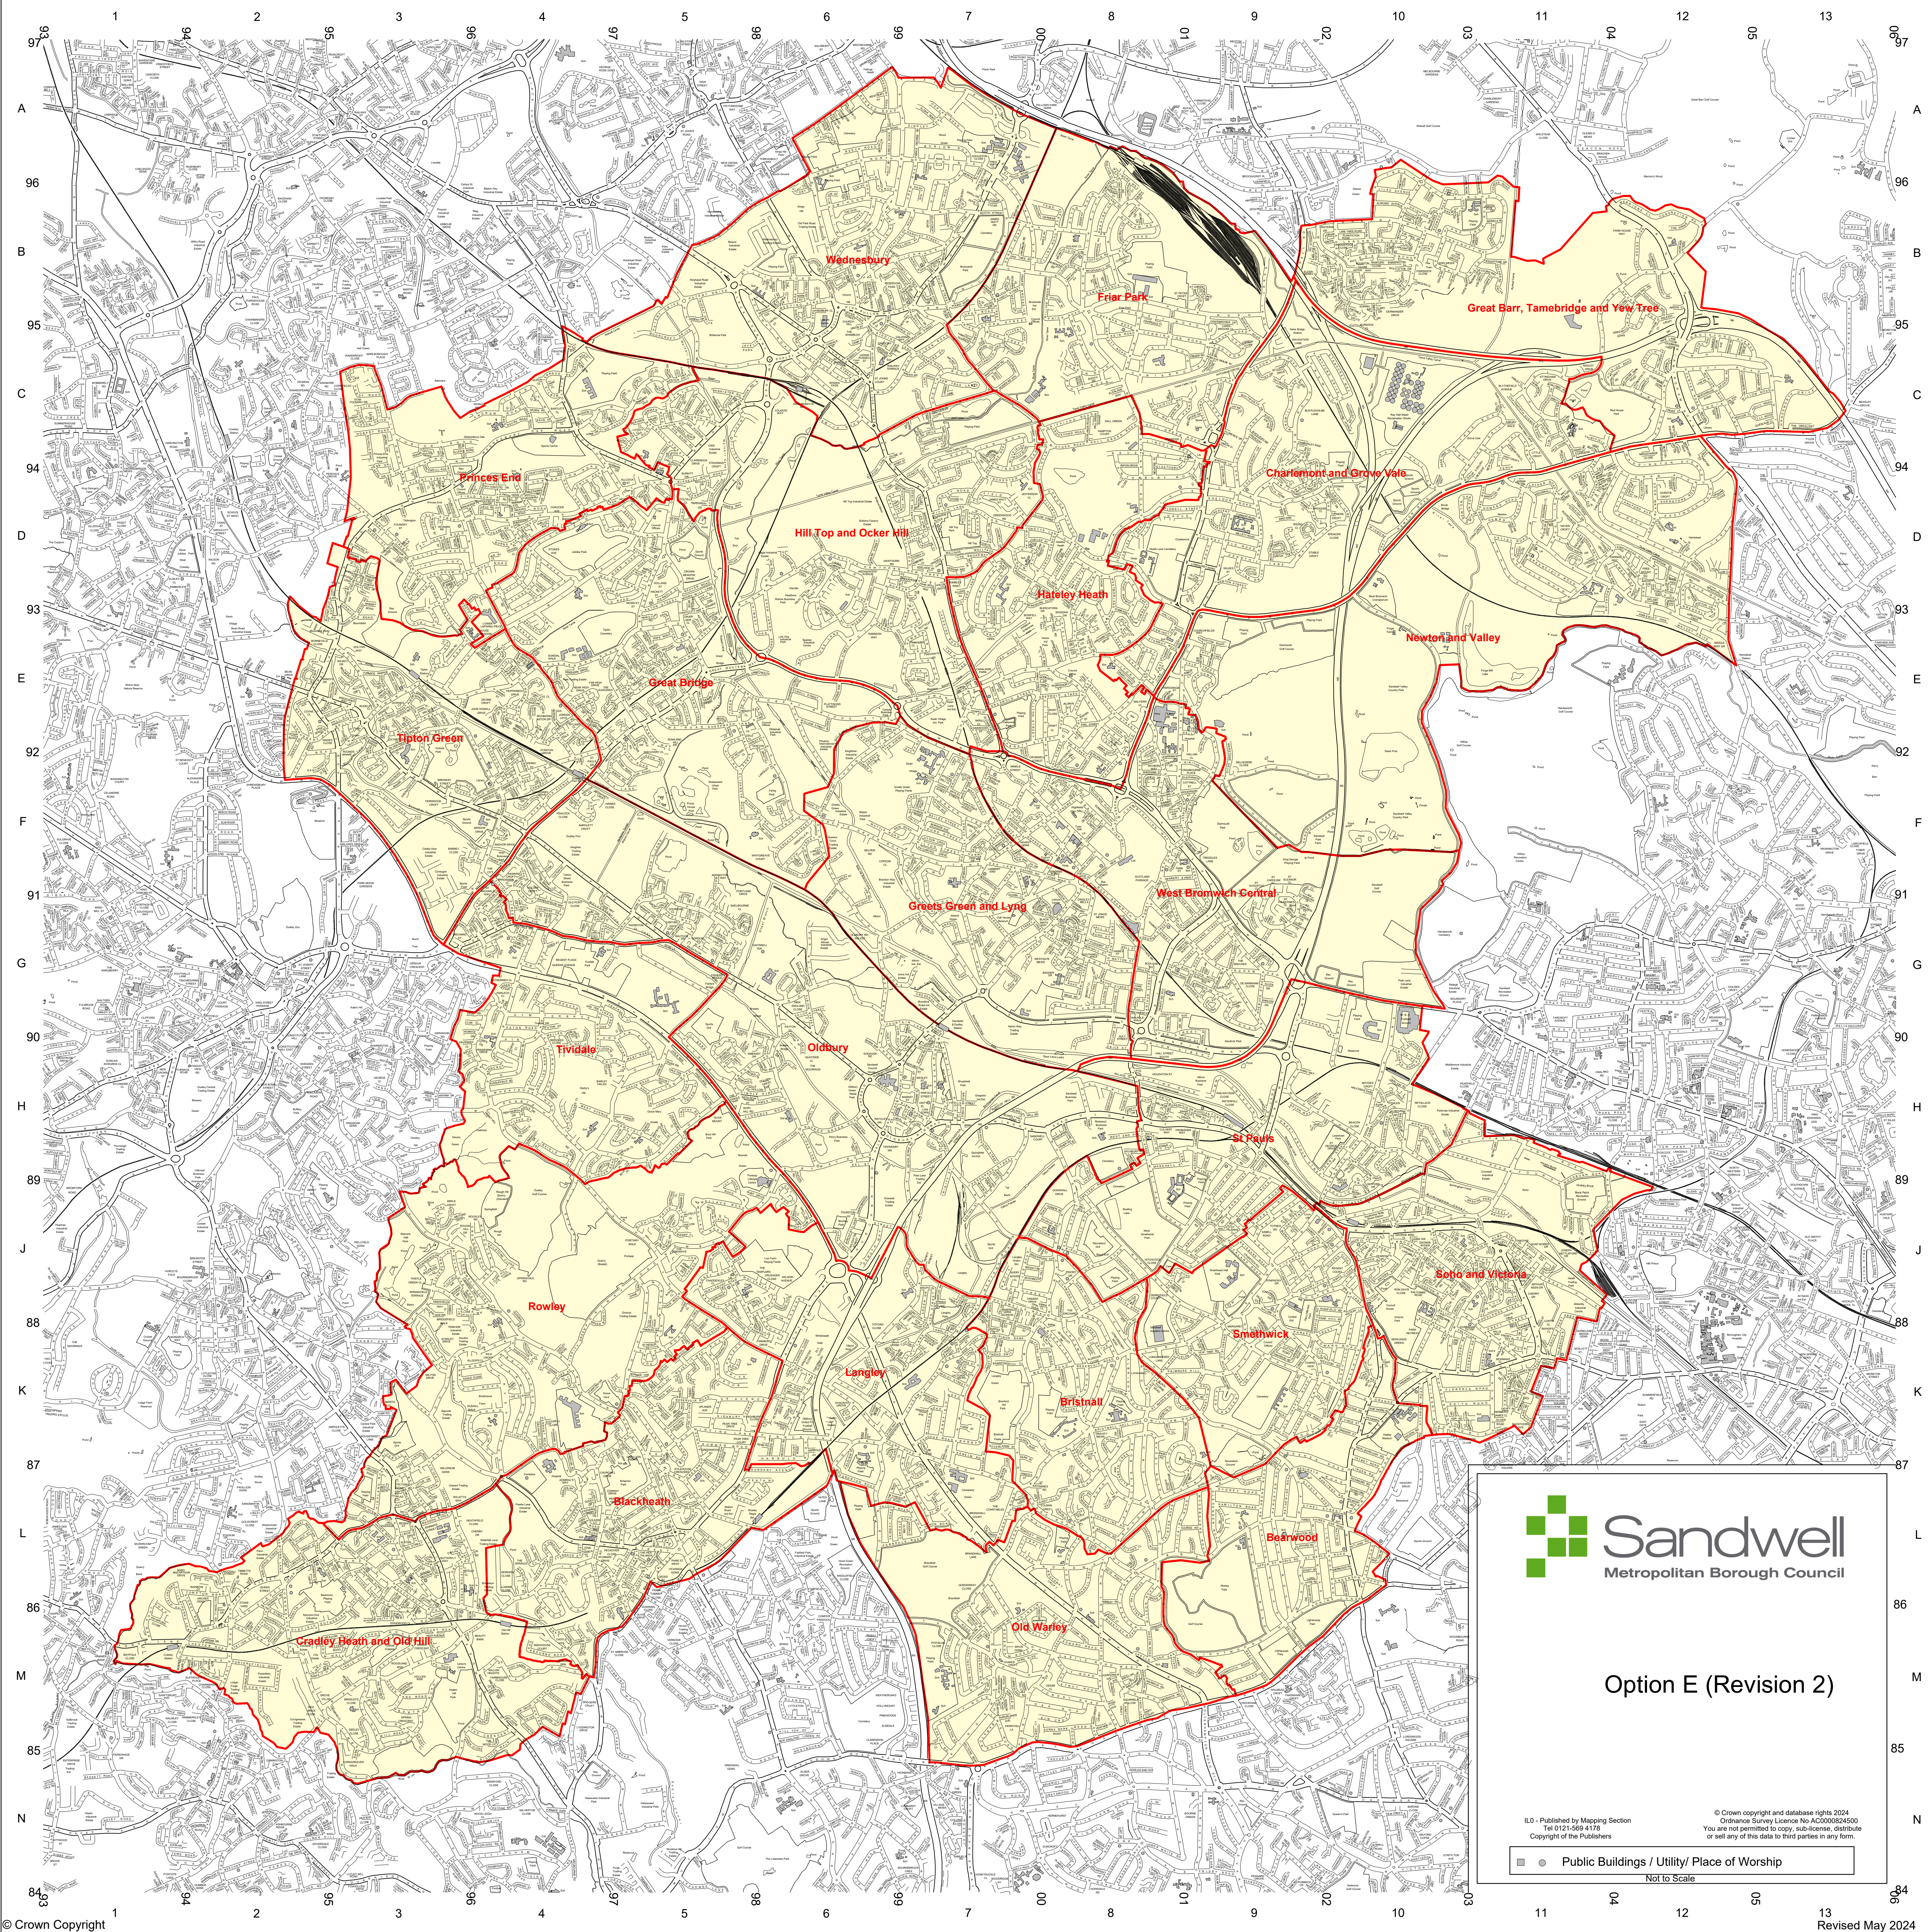

Option E (Revision 2)

Public Buildings / Utility/ Place of Worship
Not to Scale