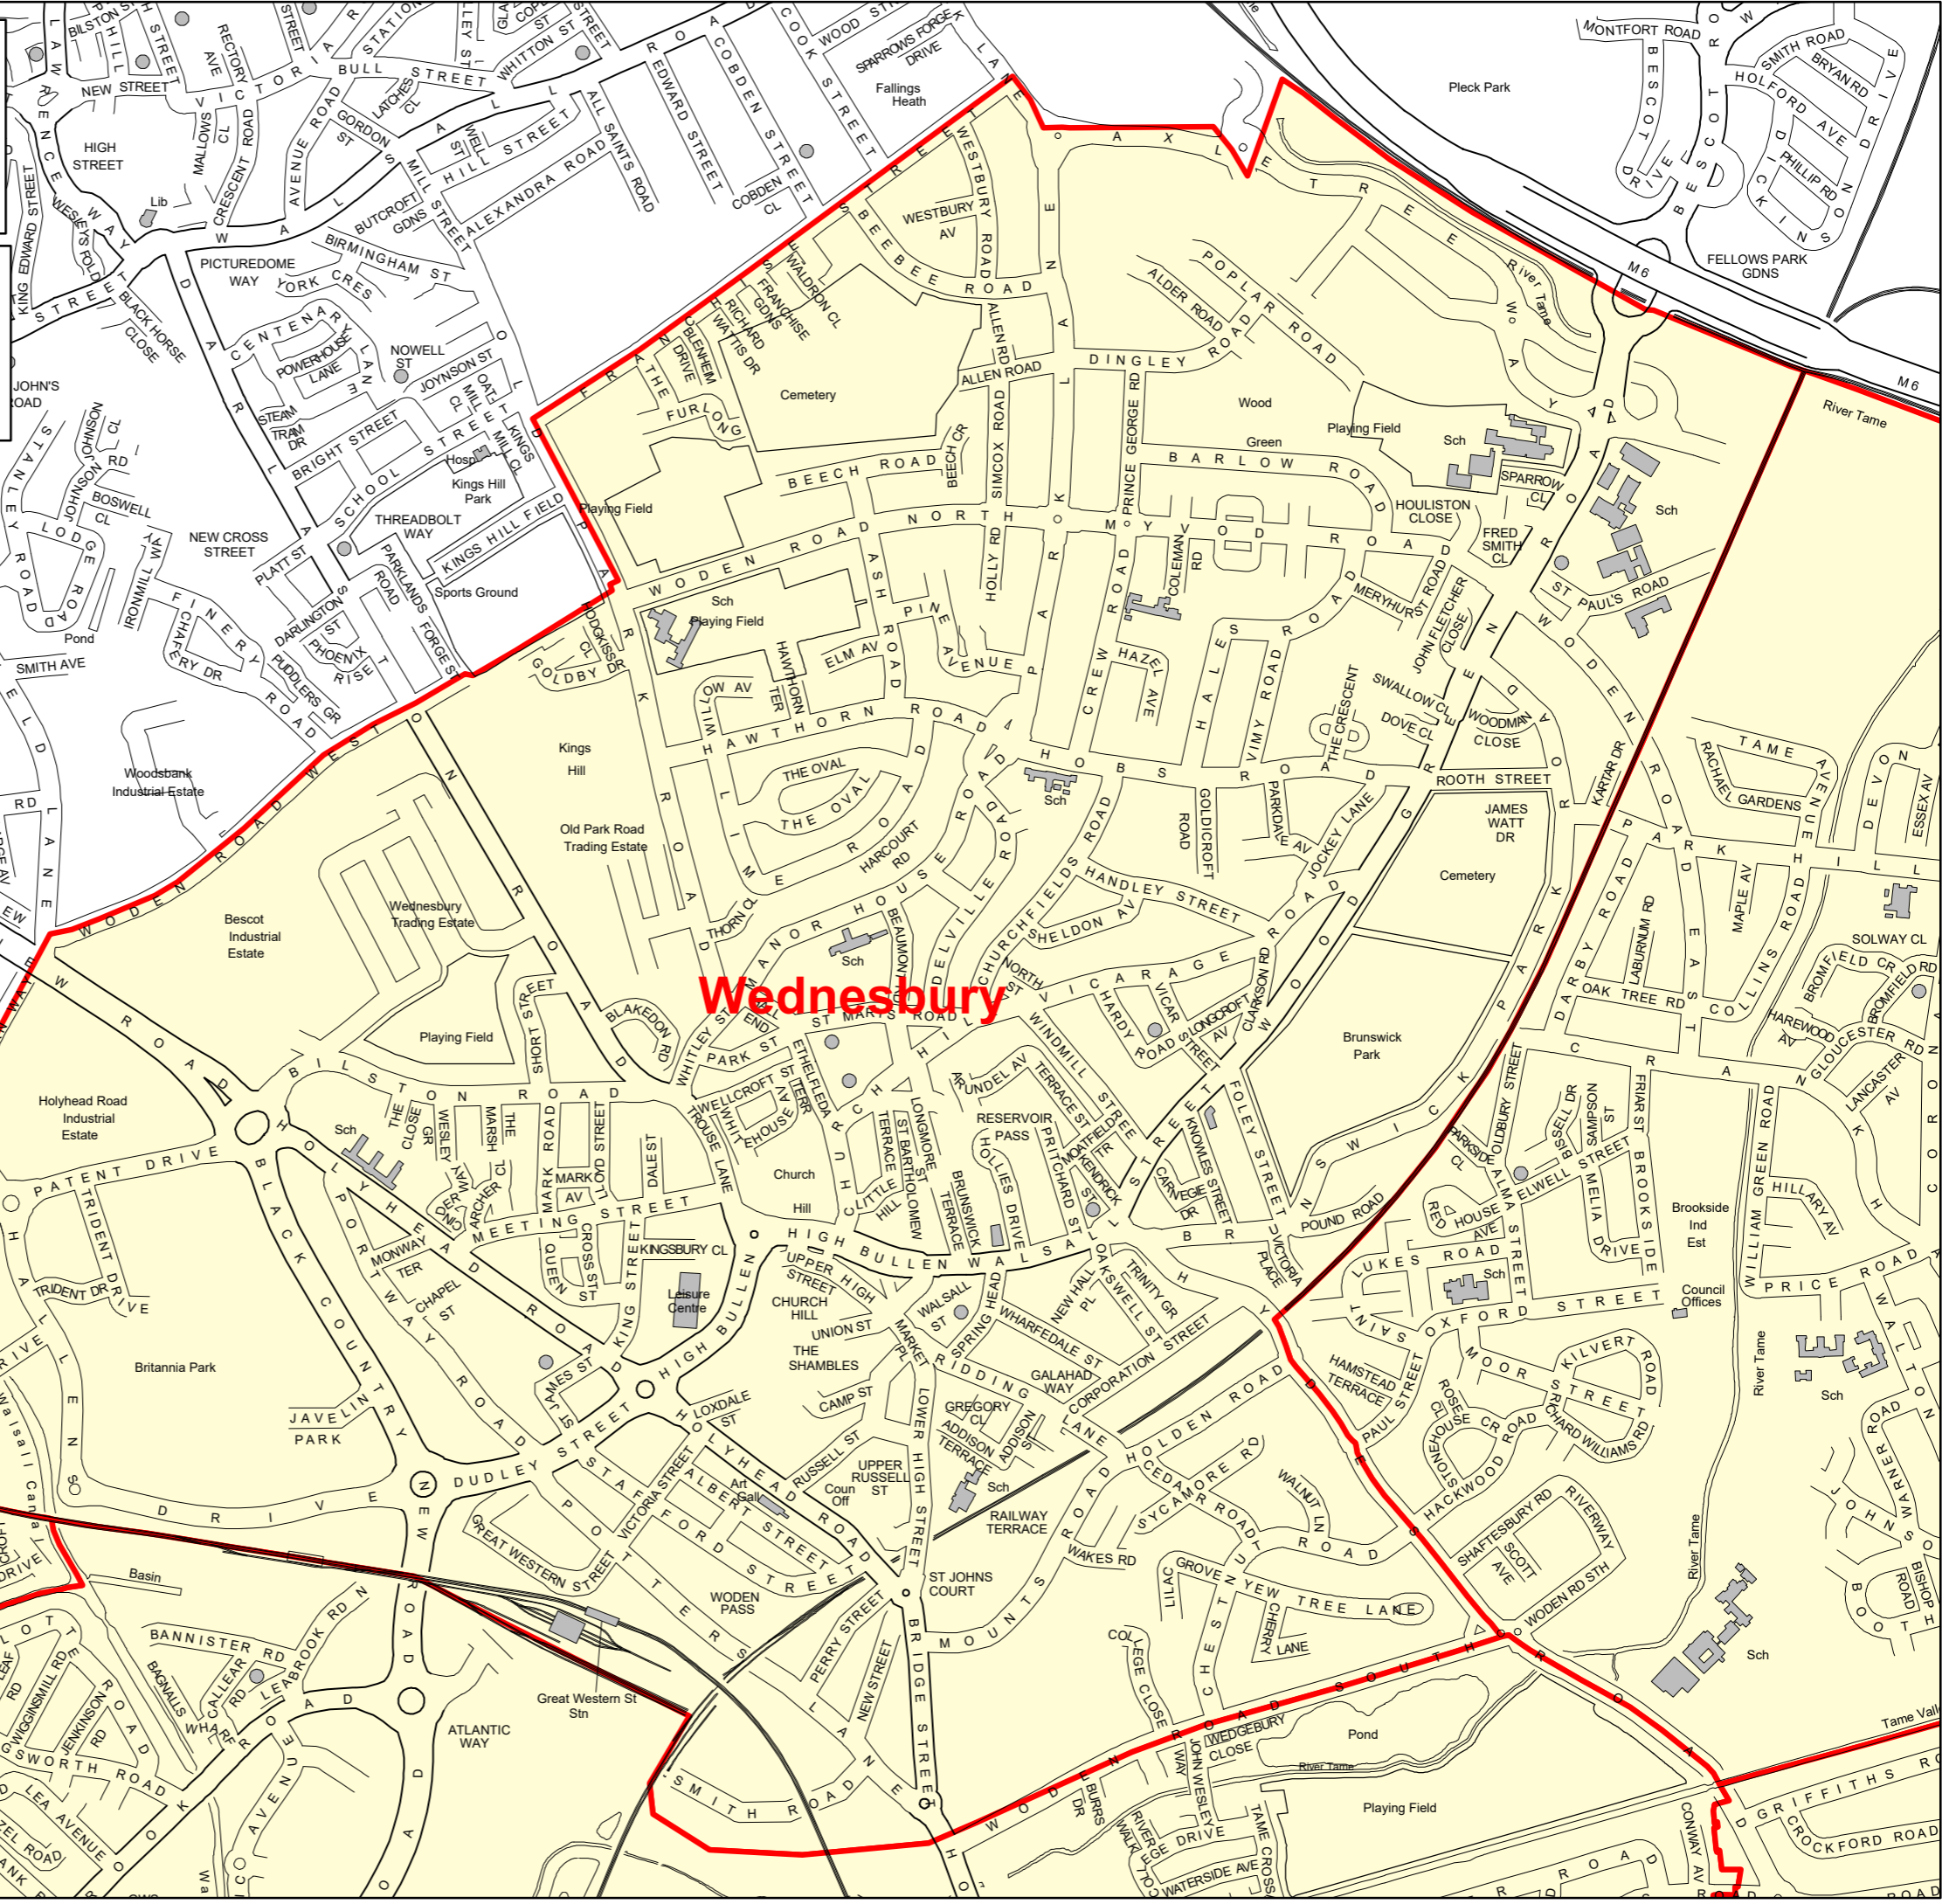

Sandwell
Metropolitan Borough Council

Wednesbury Ward

August 2024
© Crown copyright and database rights 2024, Ordnance Survey Licence No AC0000824500.
You are permitted to use this data solely to enable you to respond to, or interact with, the organisation that provided you with the data.
You are not permitted to copy, sub-license, distribute, or sell any of this data to third parties in any form.