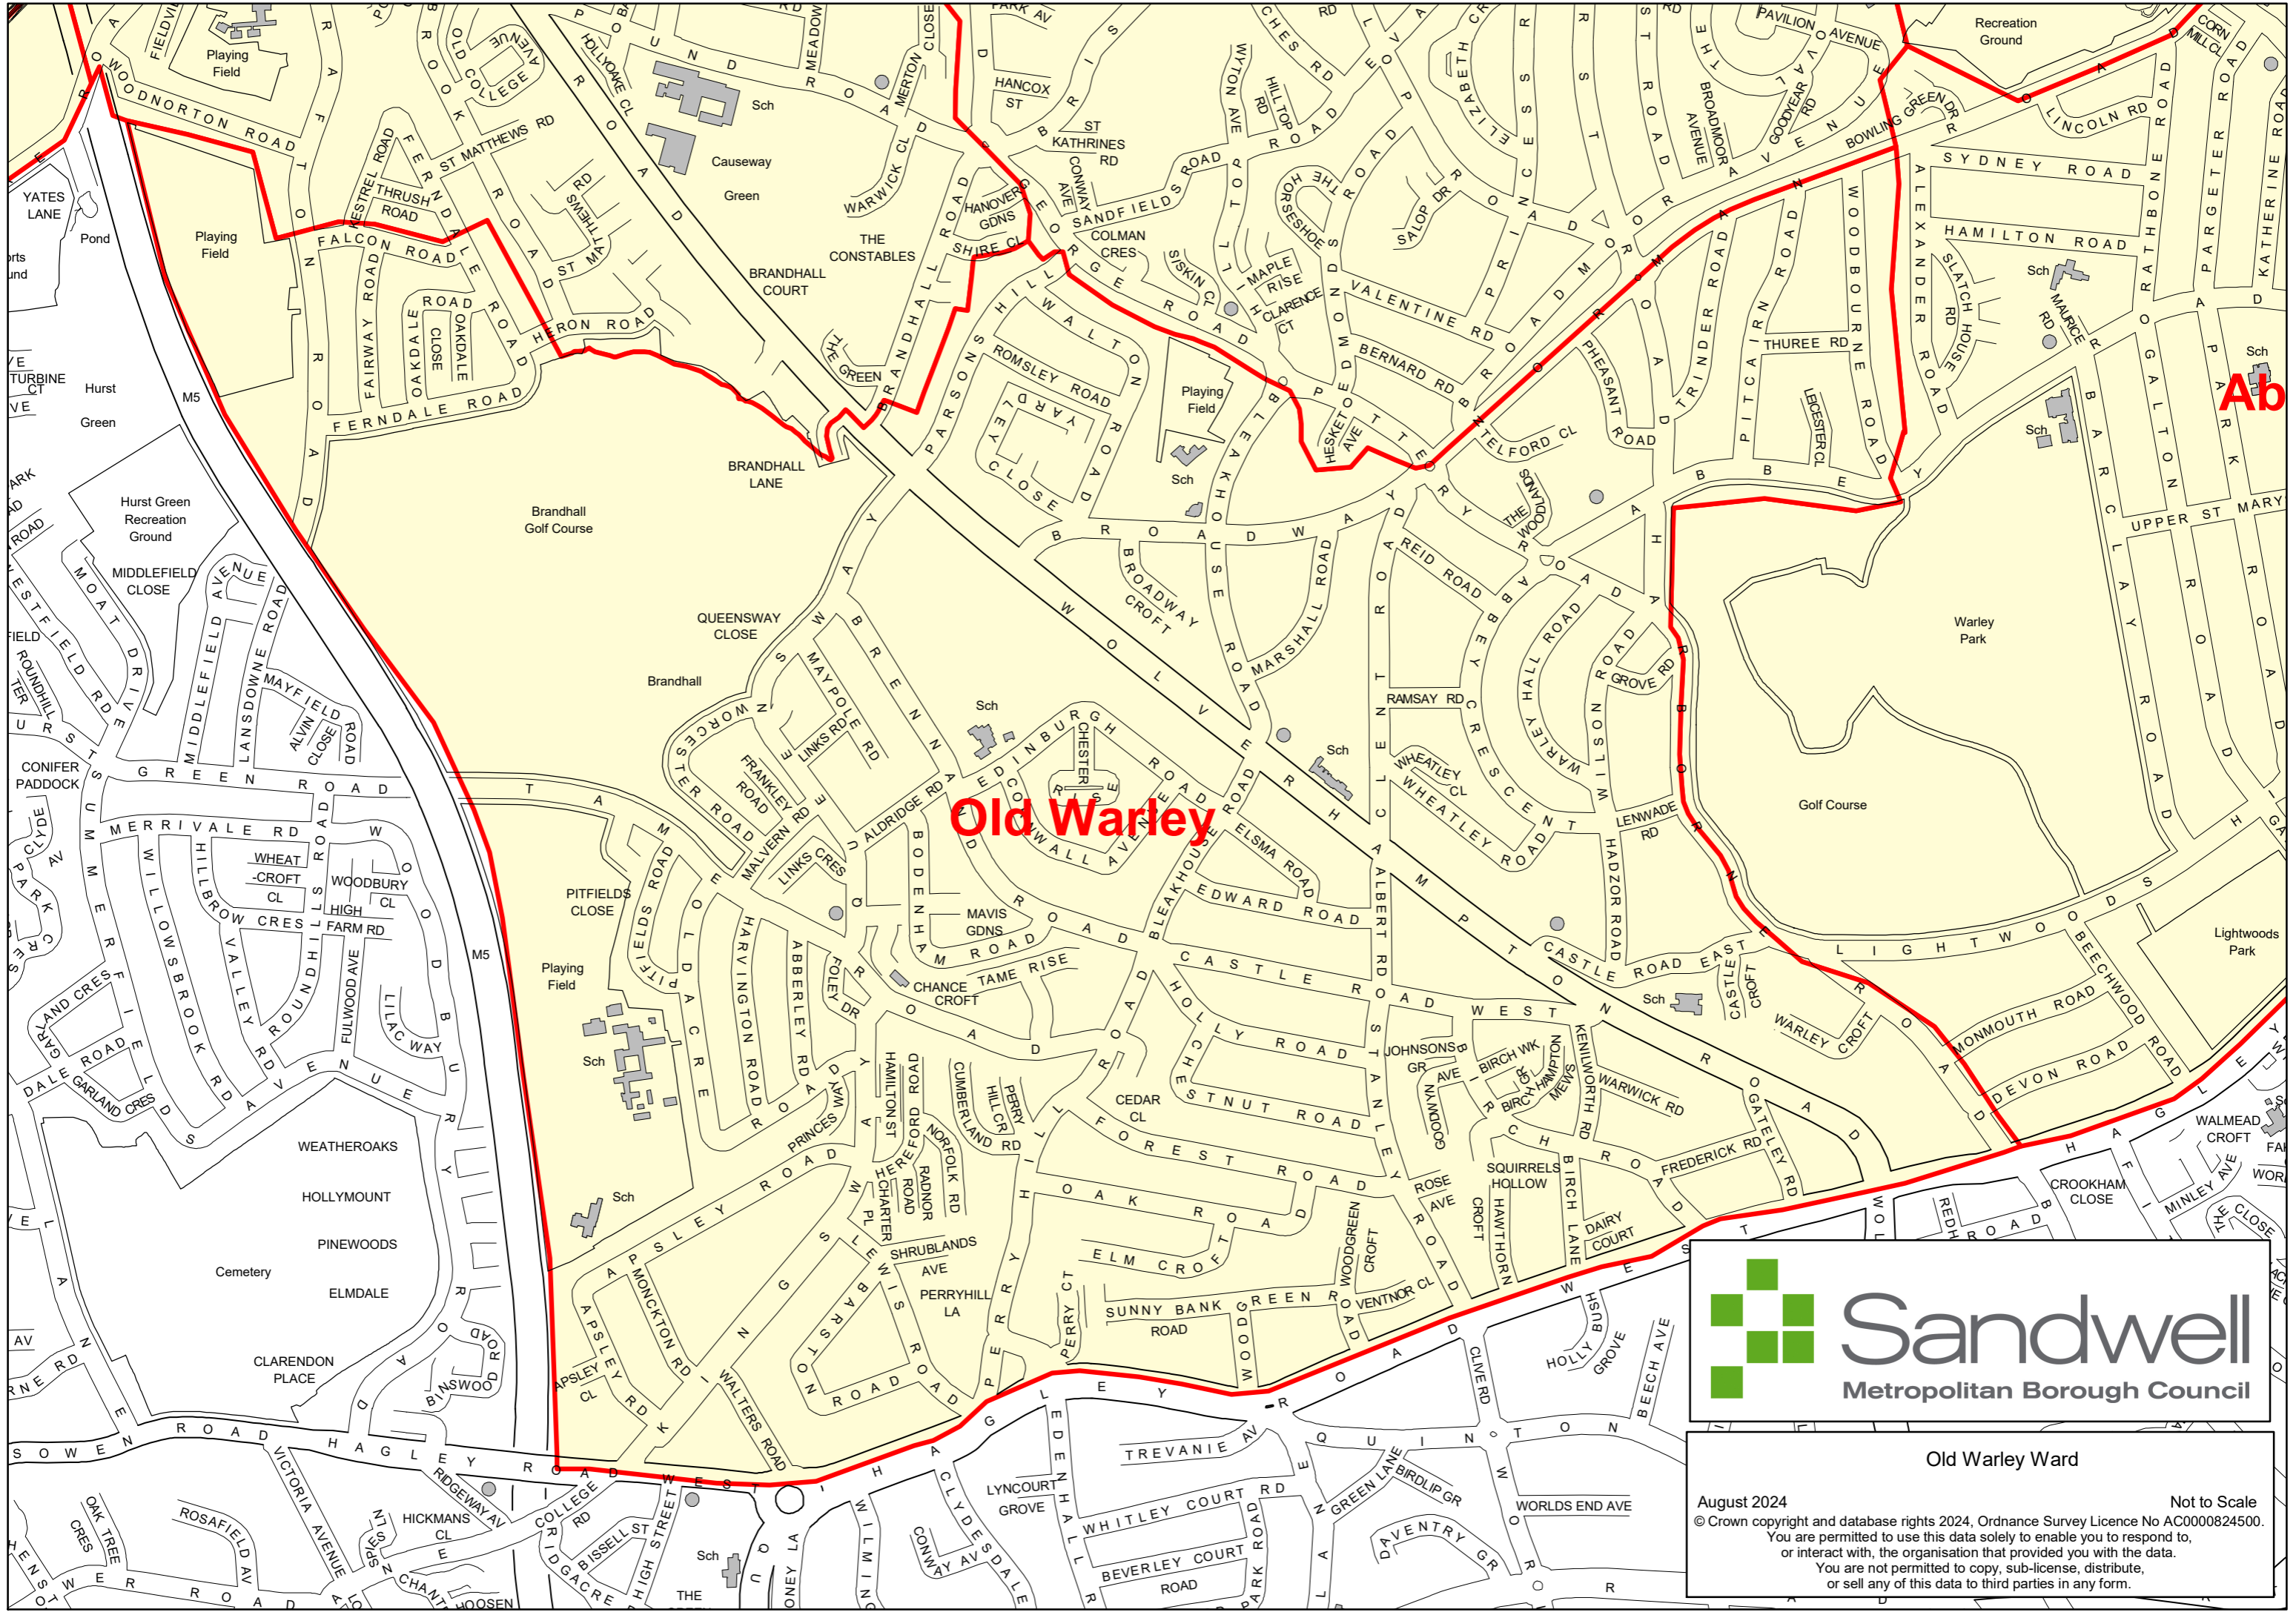

14.

Proposed Old Warley Ward

Old Warley

Ab

Old Warley Ward

August 2024 Not to Scale
© Crown copyright and database rights 2024, Ordnance Survey Licence No AC0000824500.
You are permitted to use this data solely to enable you to respond to, or interact with, the organisation that provided you with the data.
You are not permitted to copy, sub-license, distribute, or sell any of this data to third parties in any form.