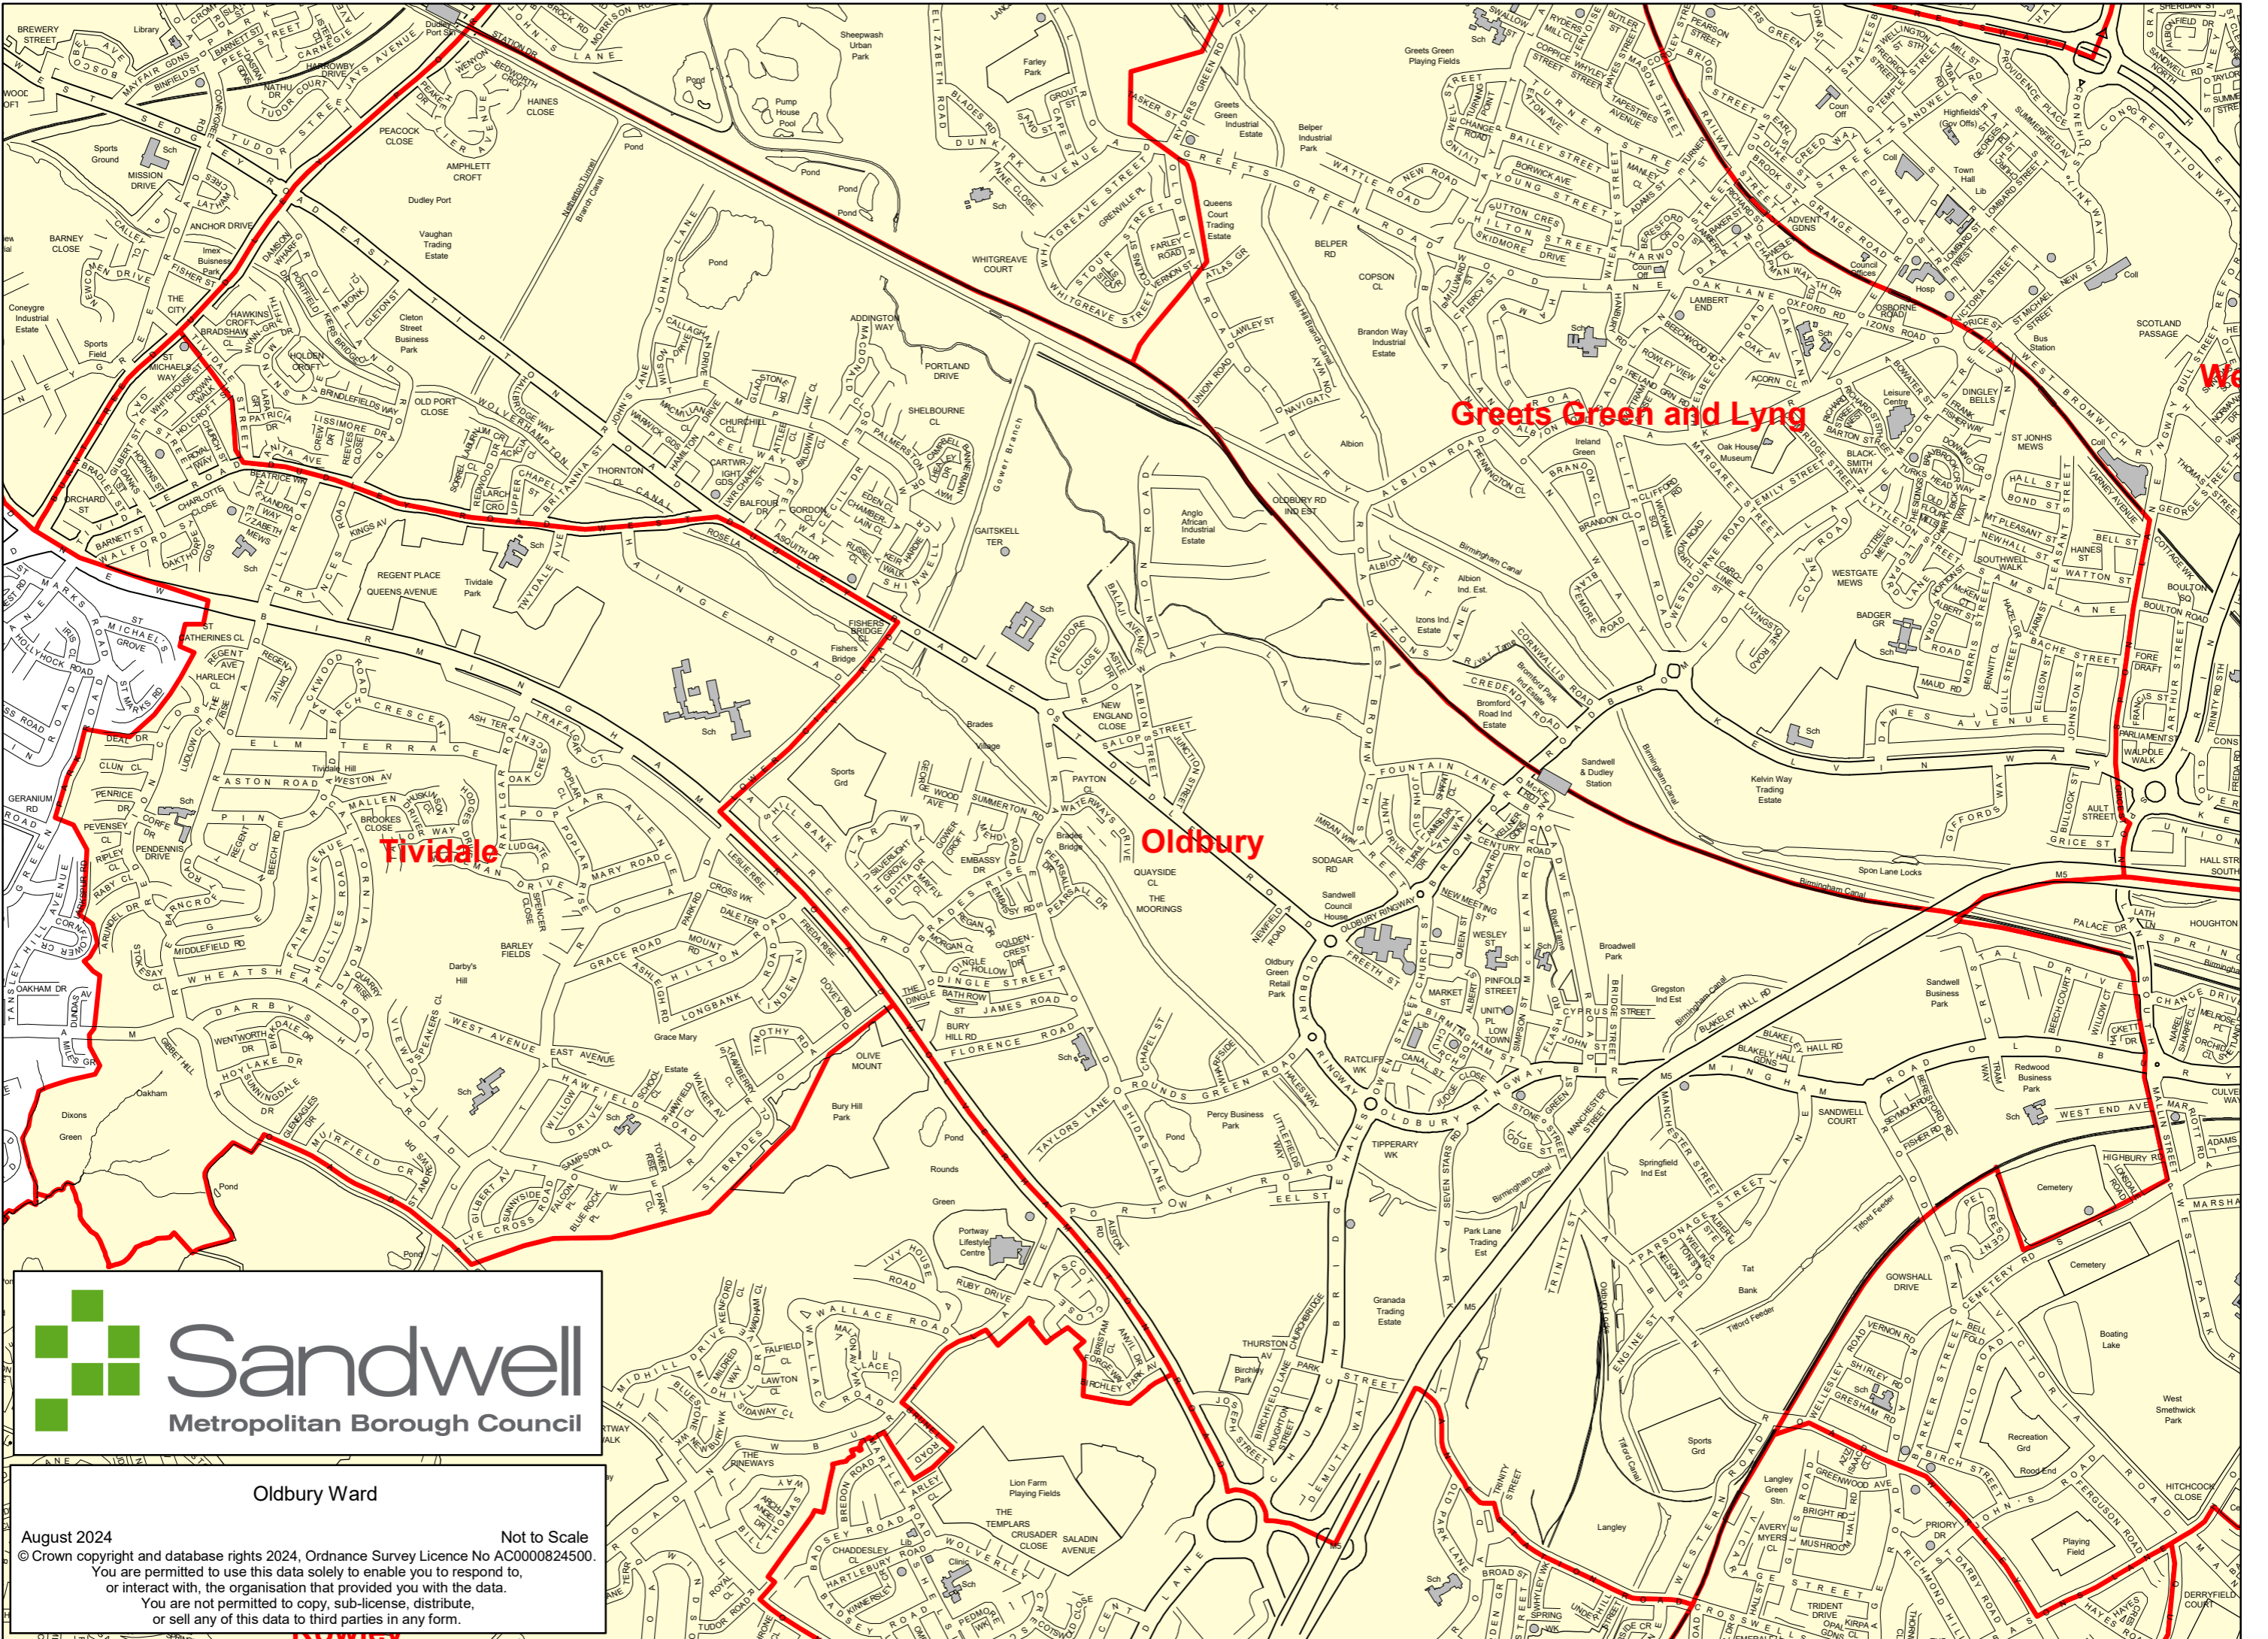

Sandwell
Metropolitan Borough Council

Oldbury Ward

August 2024 Not to Scale
© Crown copyright and database rights 2024, Ordnance Survey Licence No AC0000824500.
You are permitted to use this data solely to enable you to respond to, or interact with, the organisation that provided you with the data.
You are not permitted to copy, sub-license, distribute, or sell any of this data to third parties in any form.