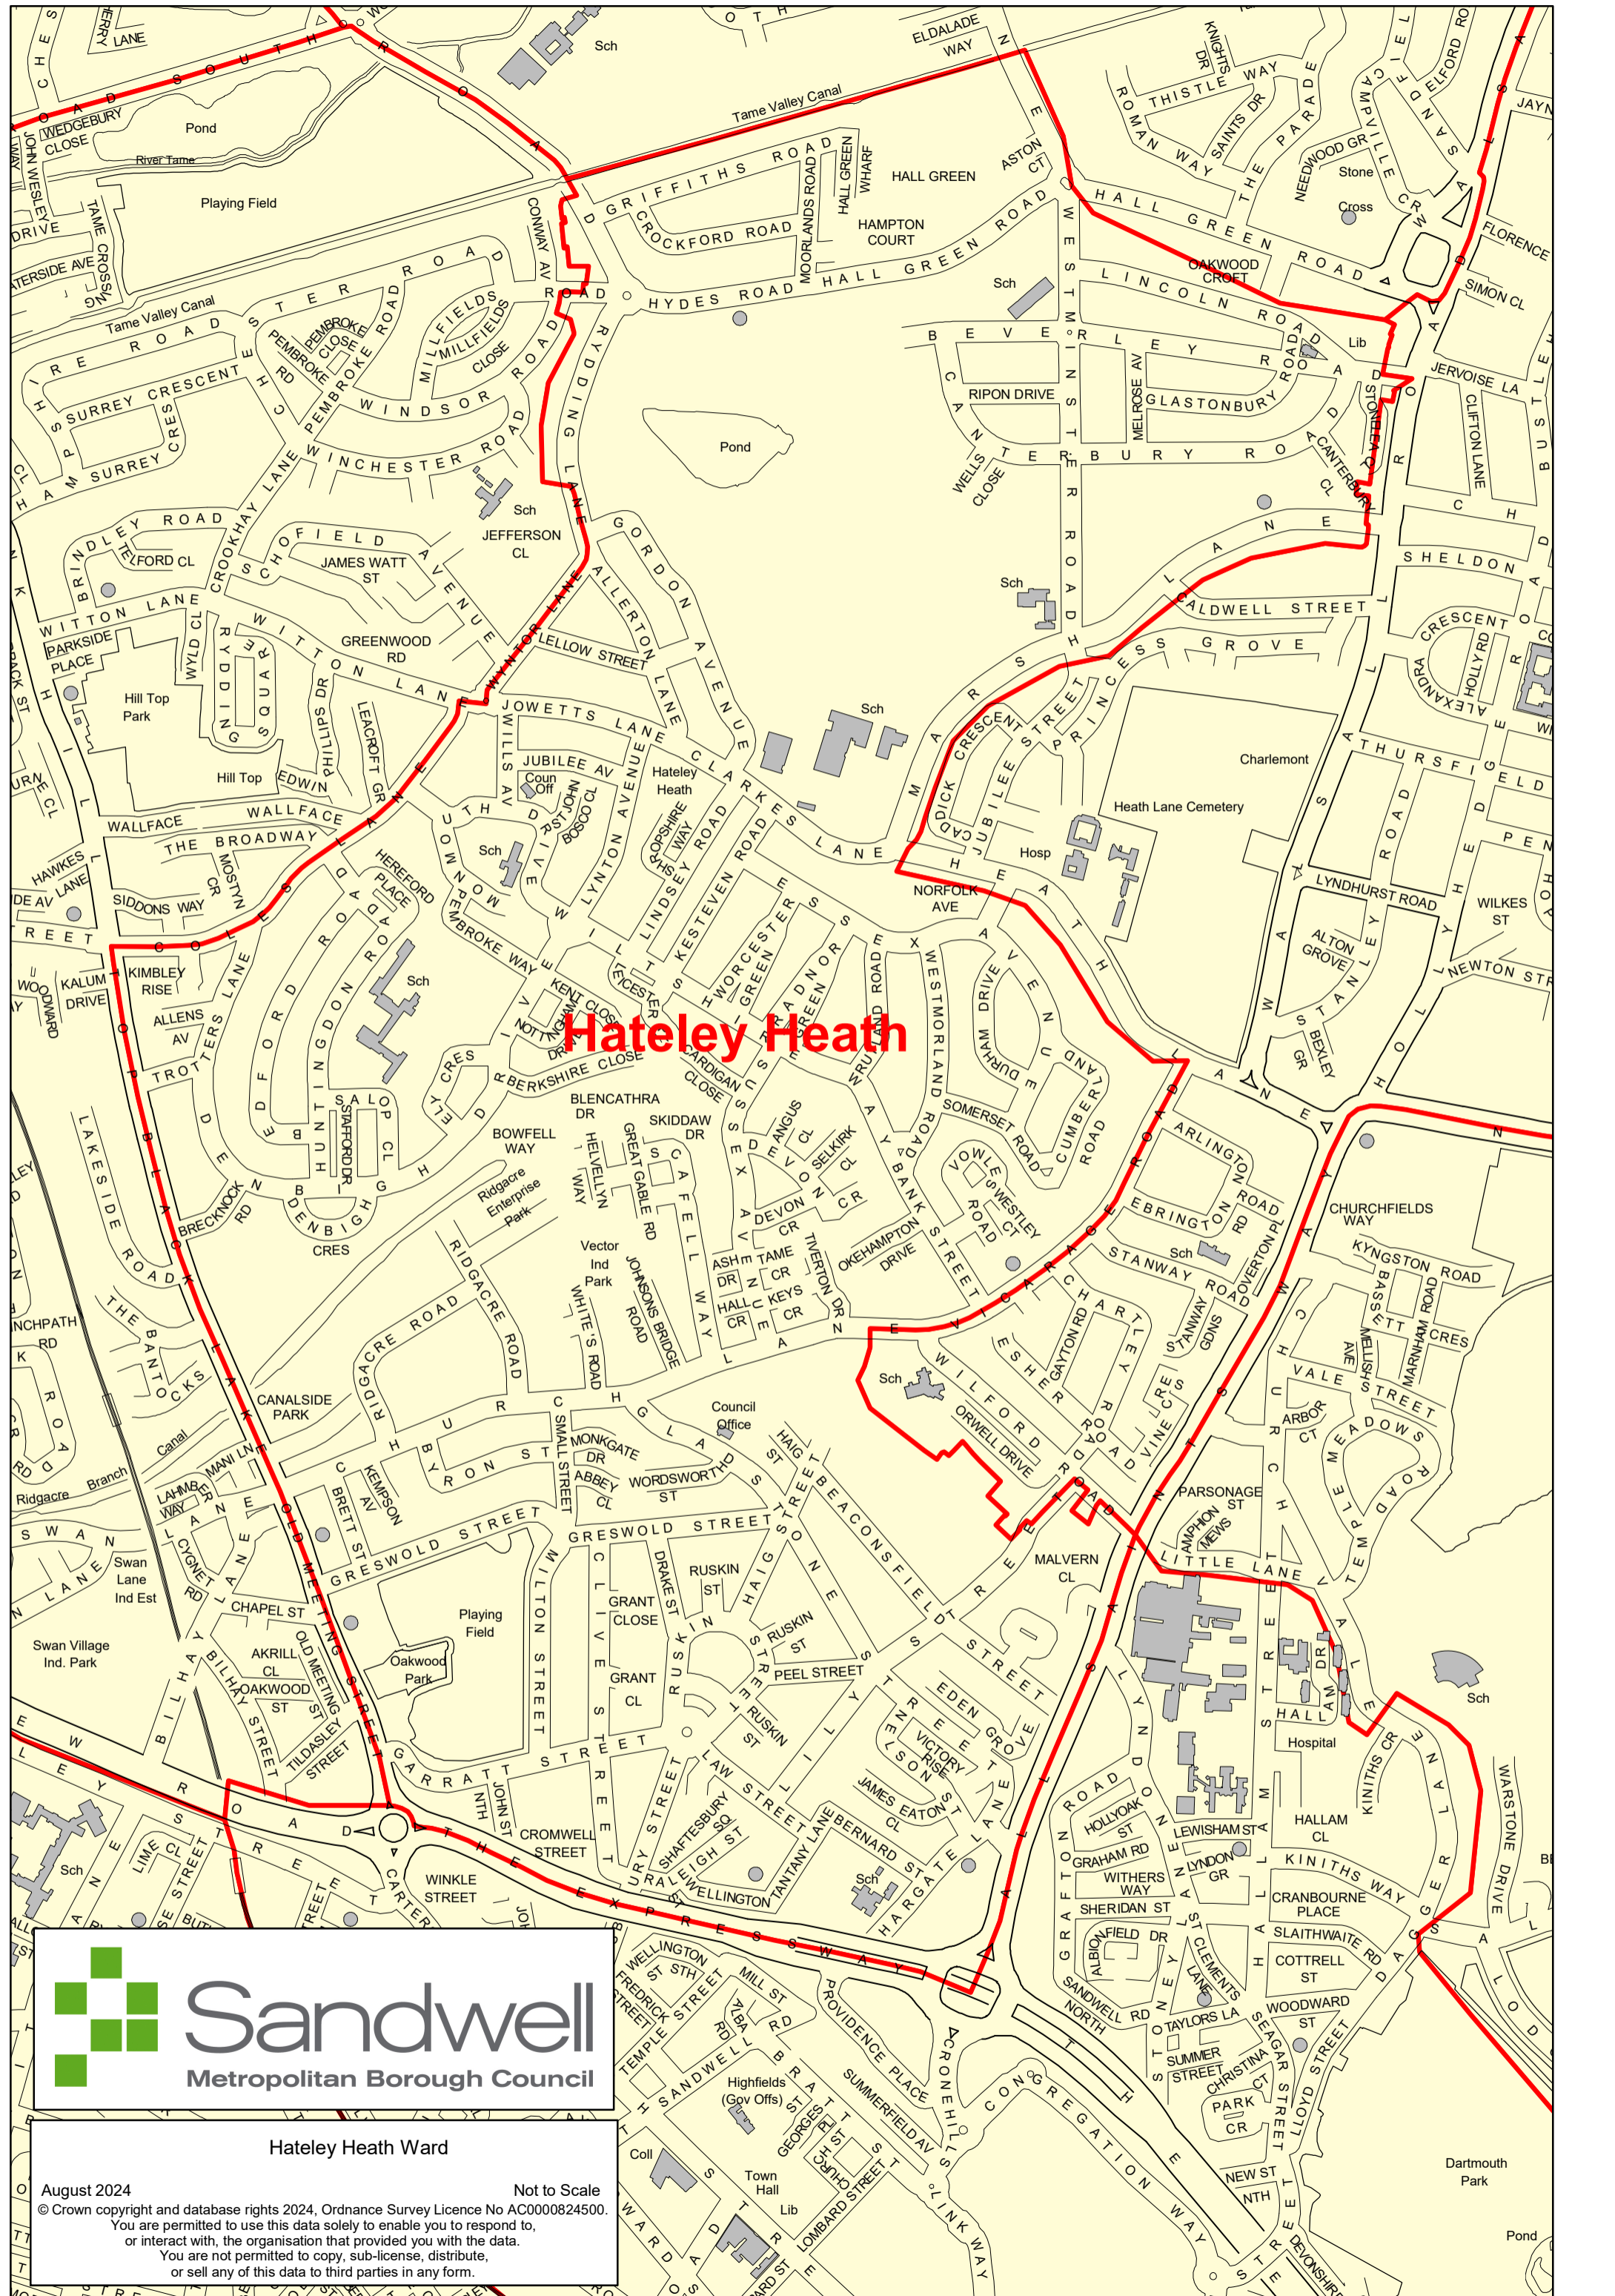

Hateley Heath