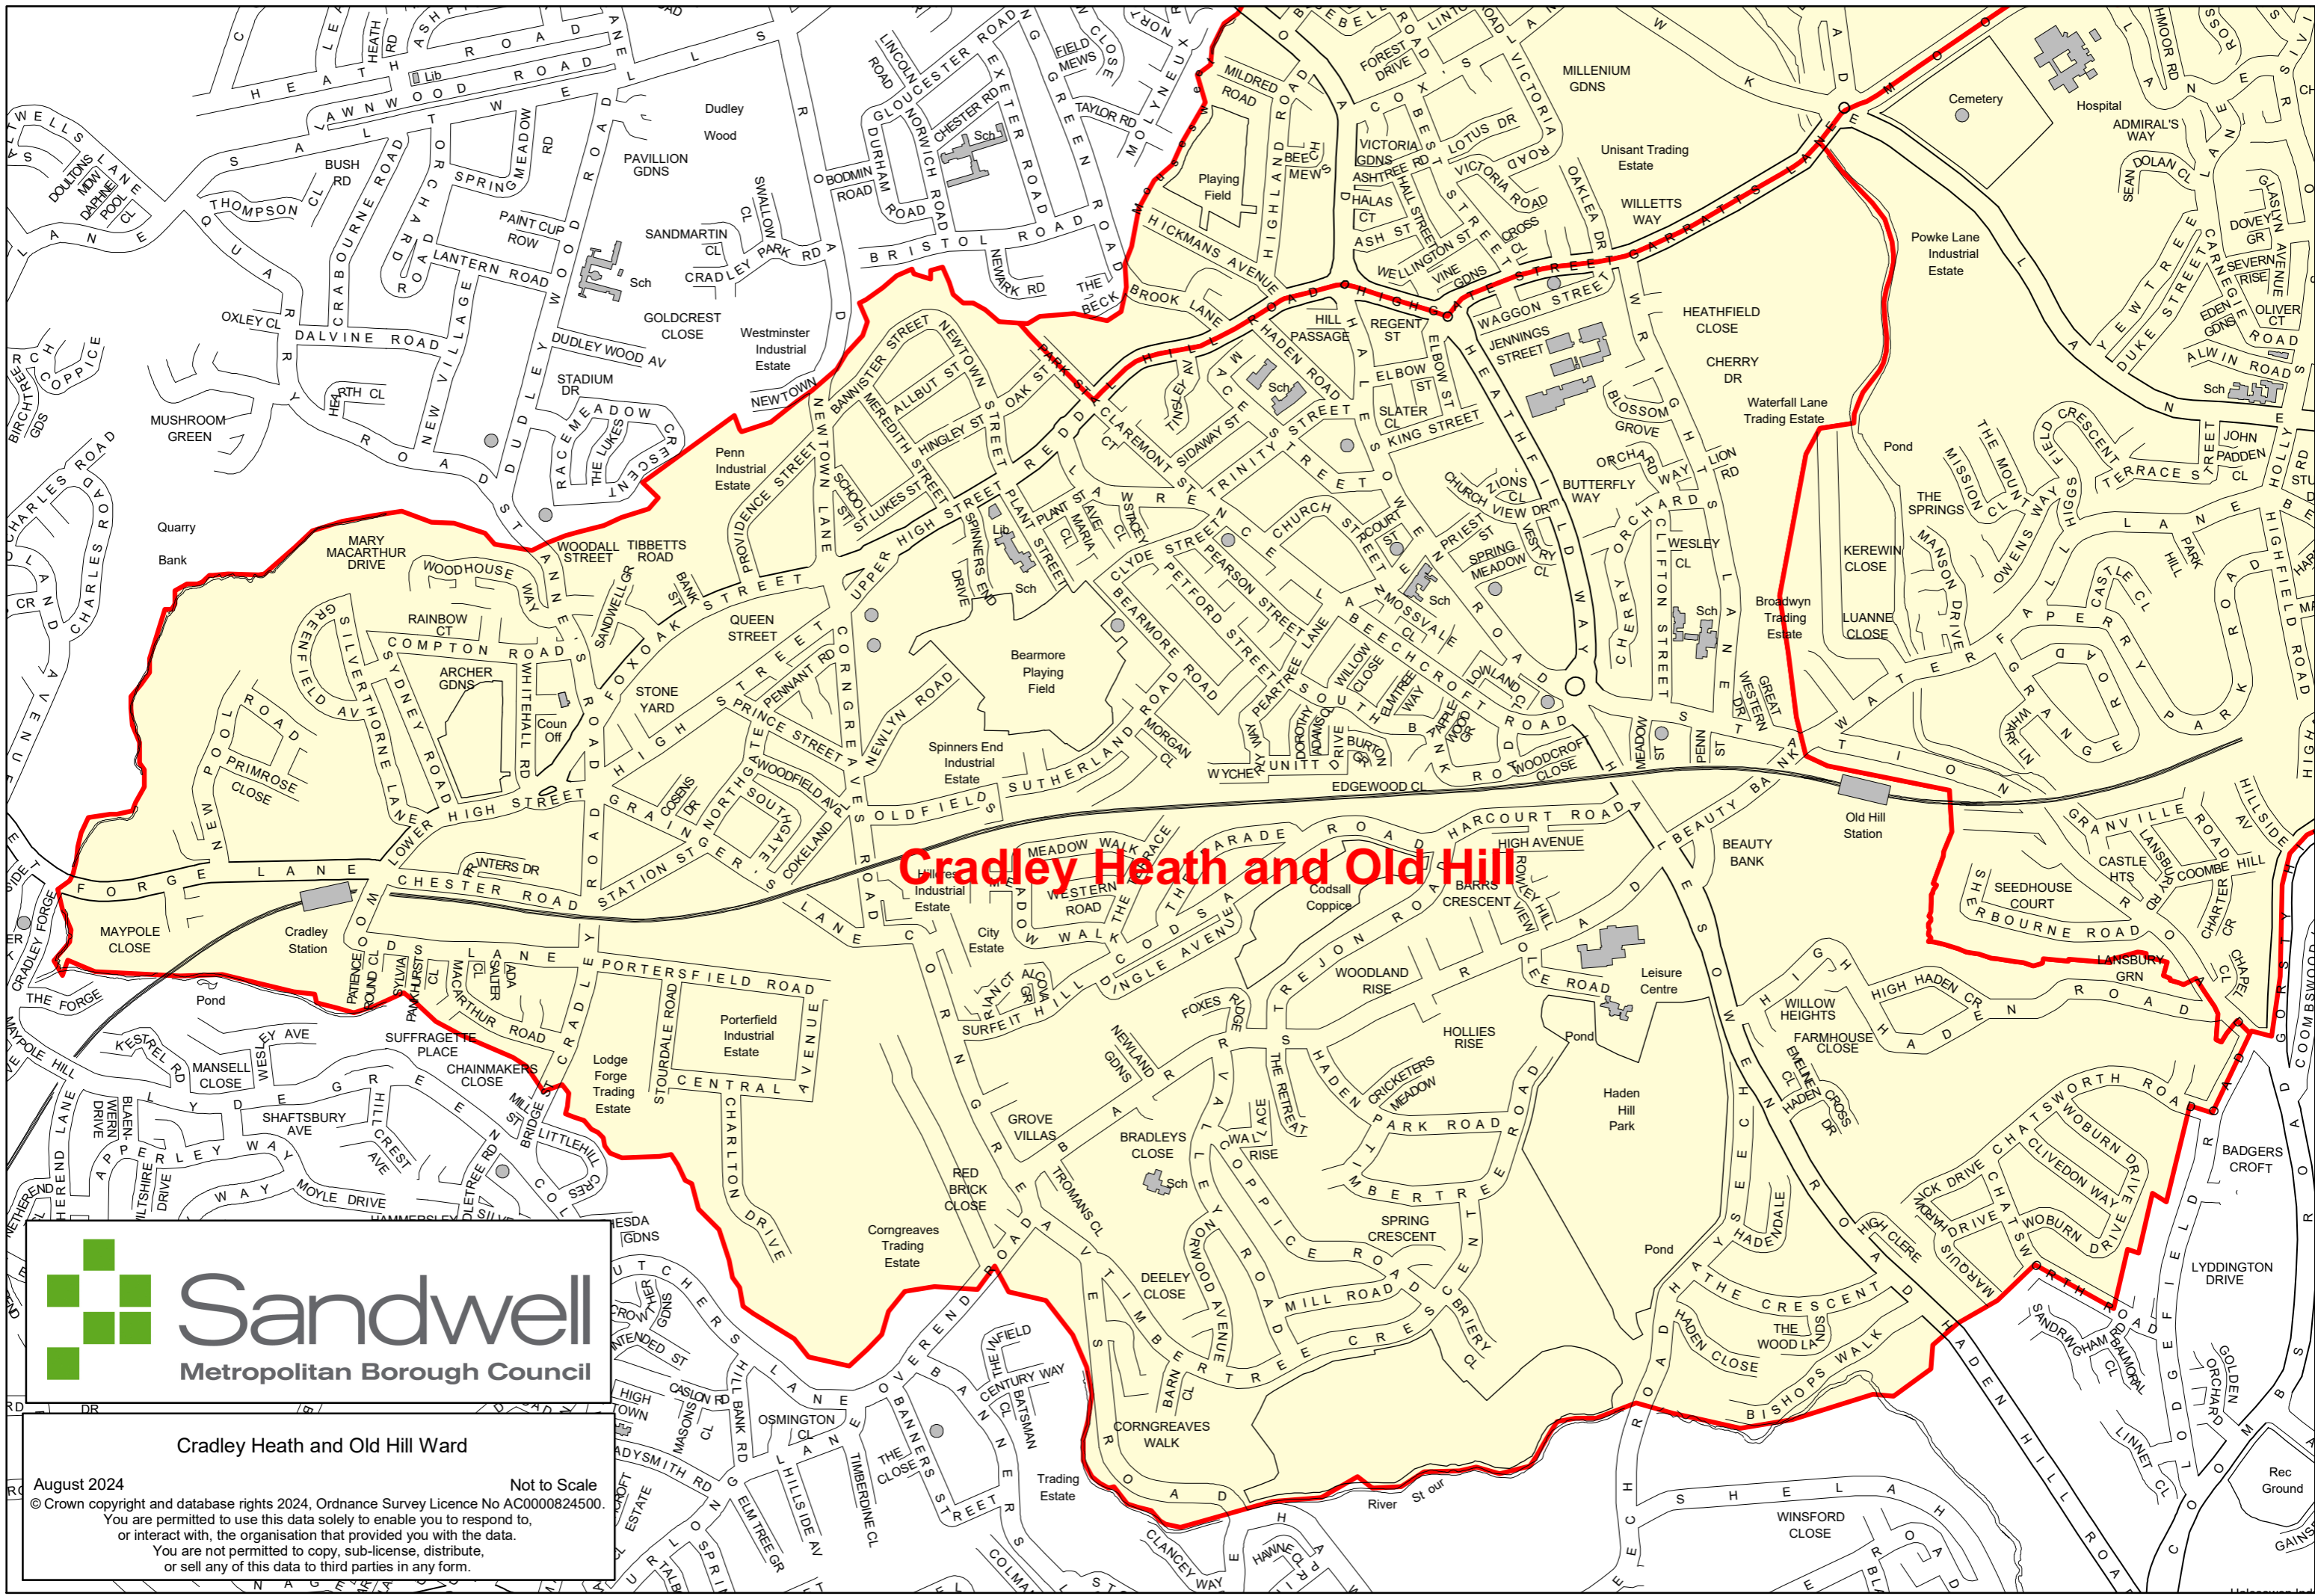

Cradley Heath and Old Hill