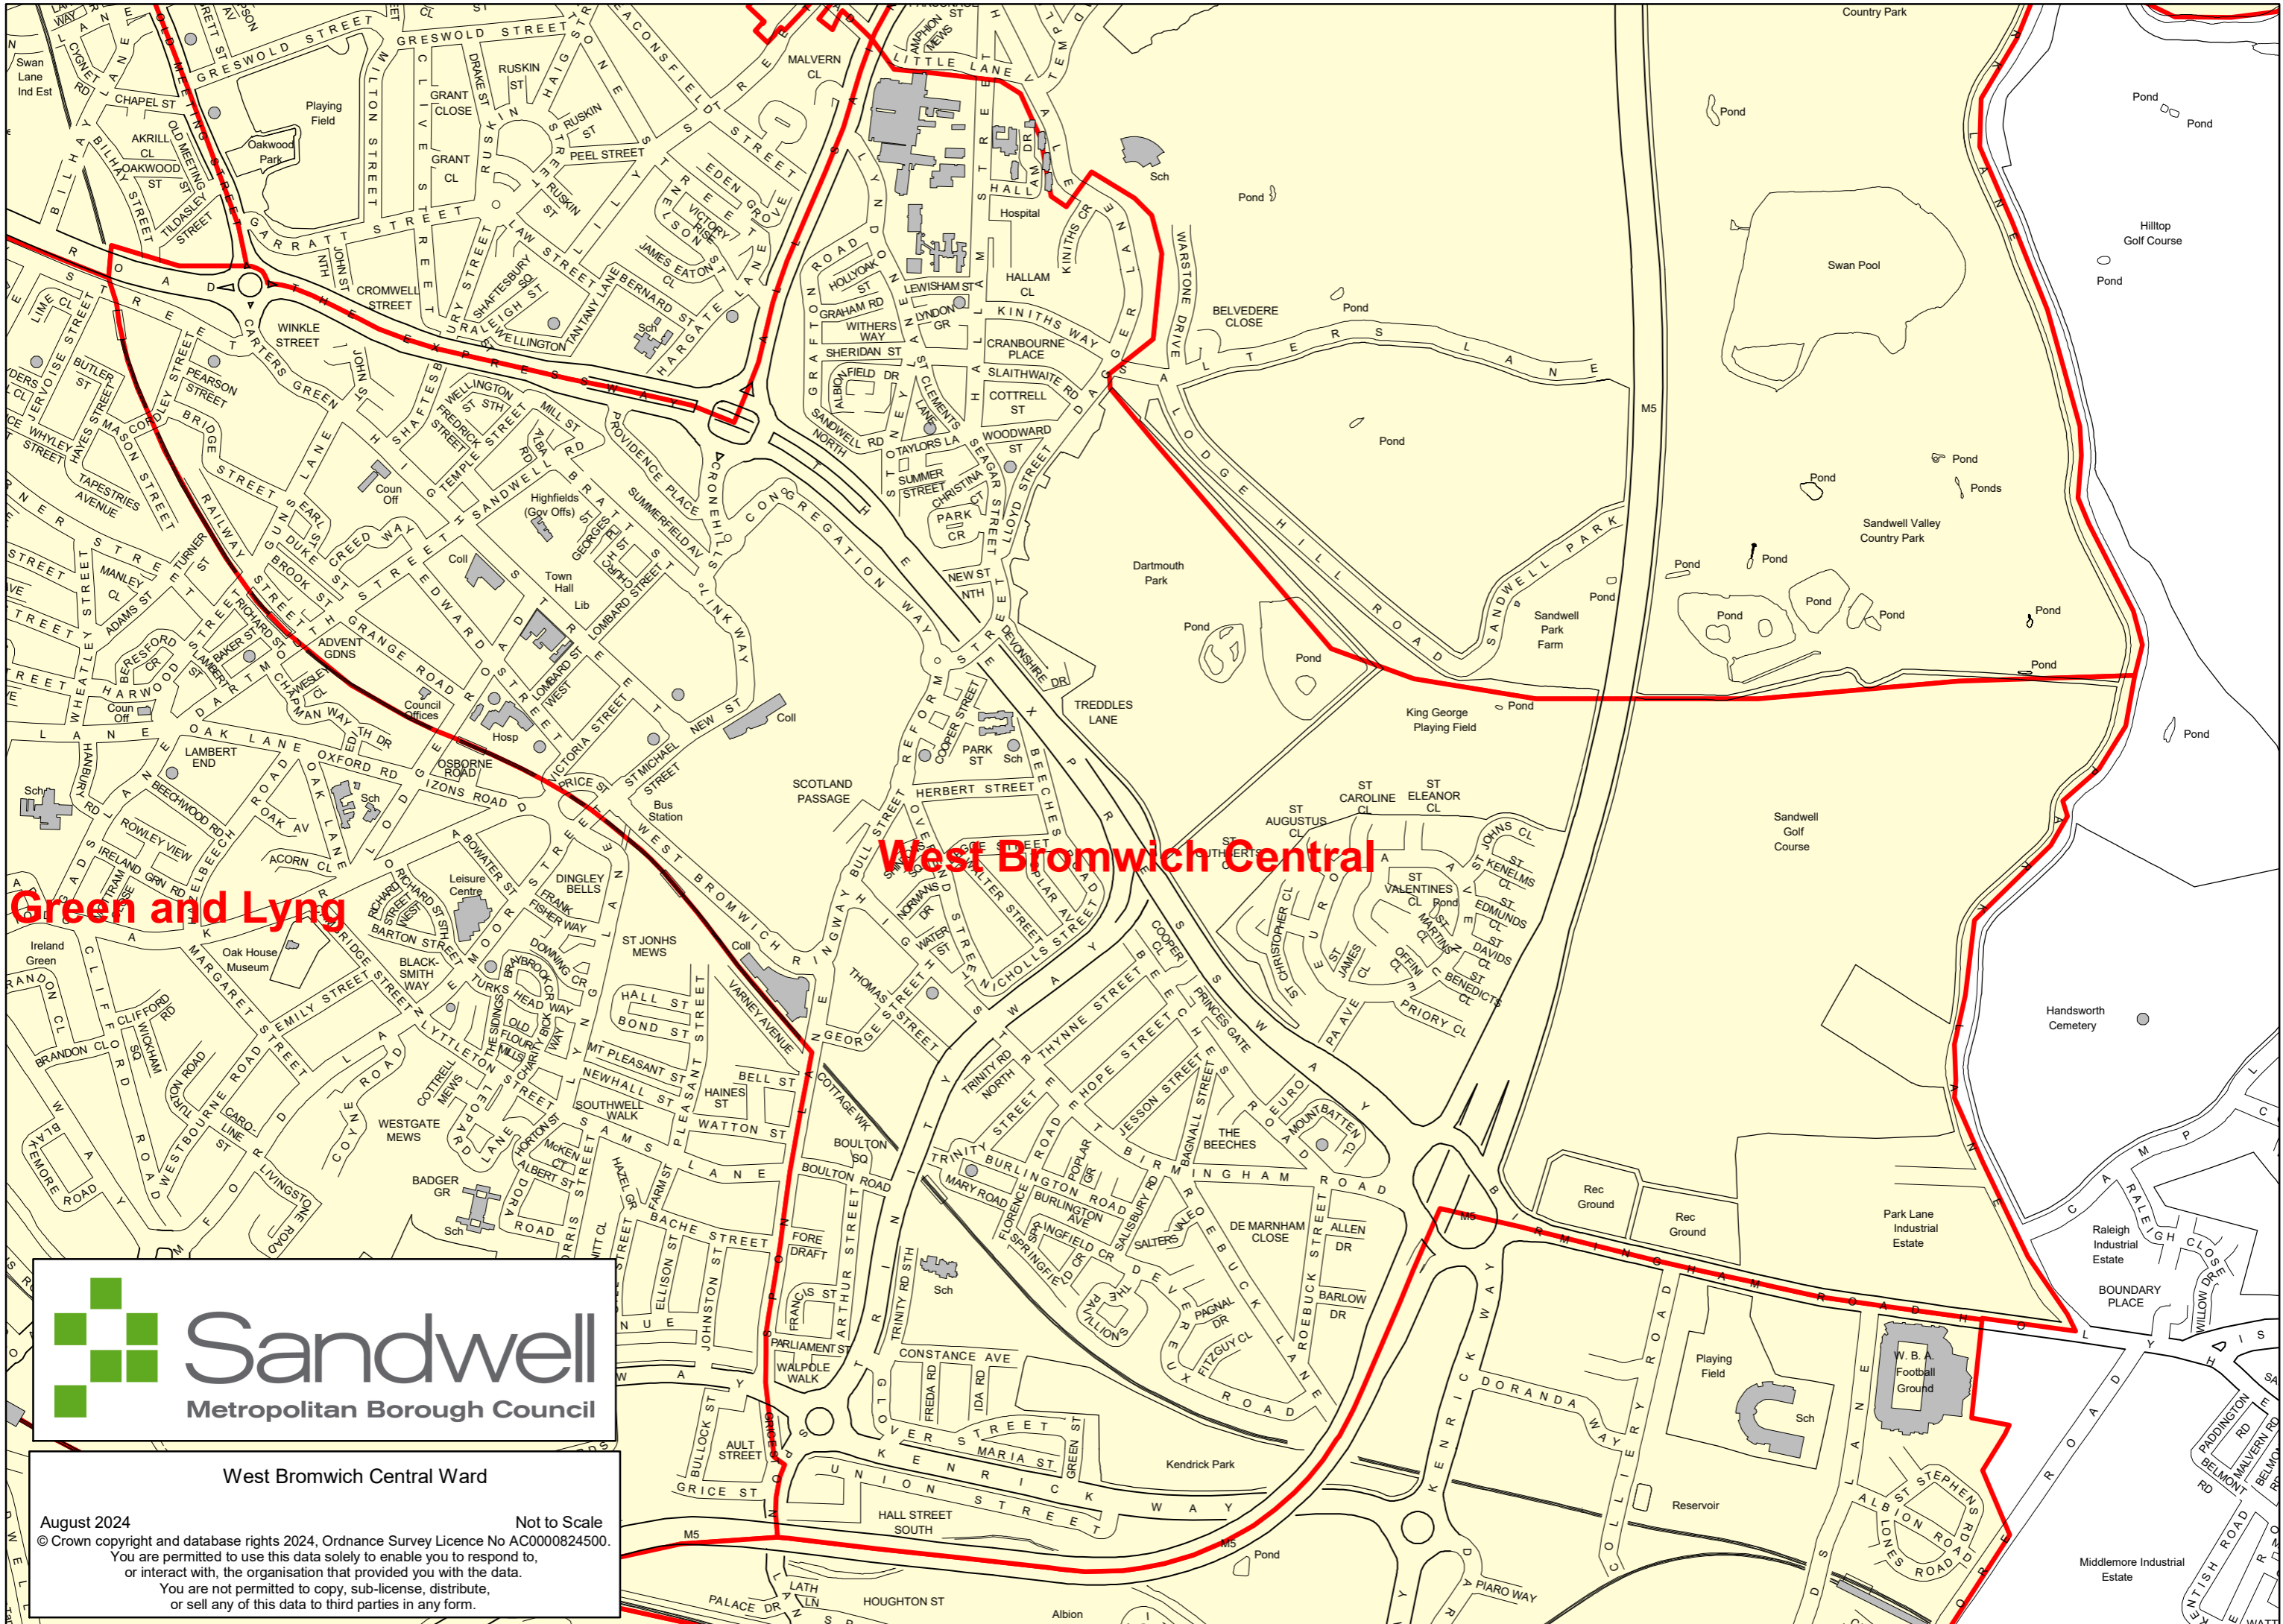

Green and Lyng

West Bromwich Central