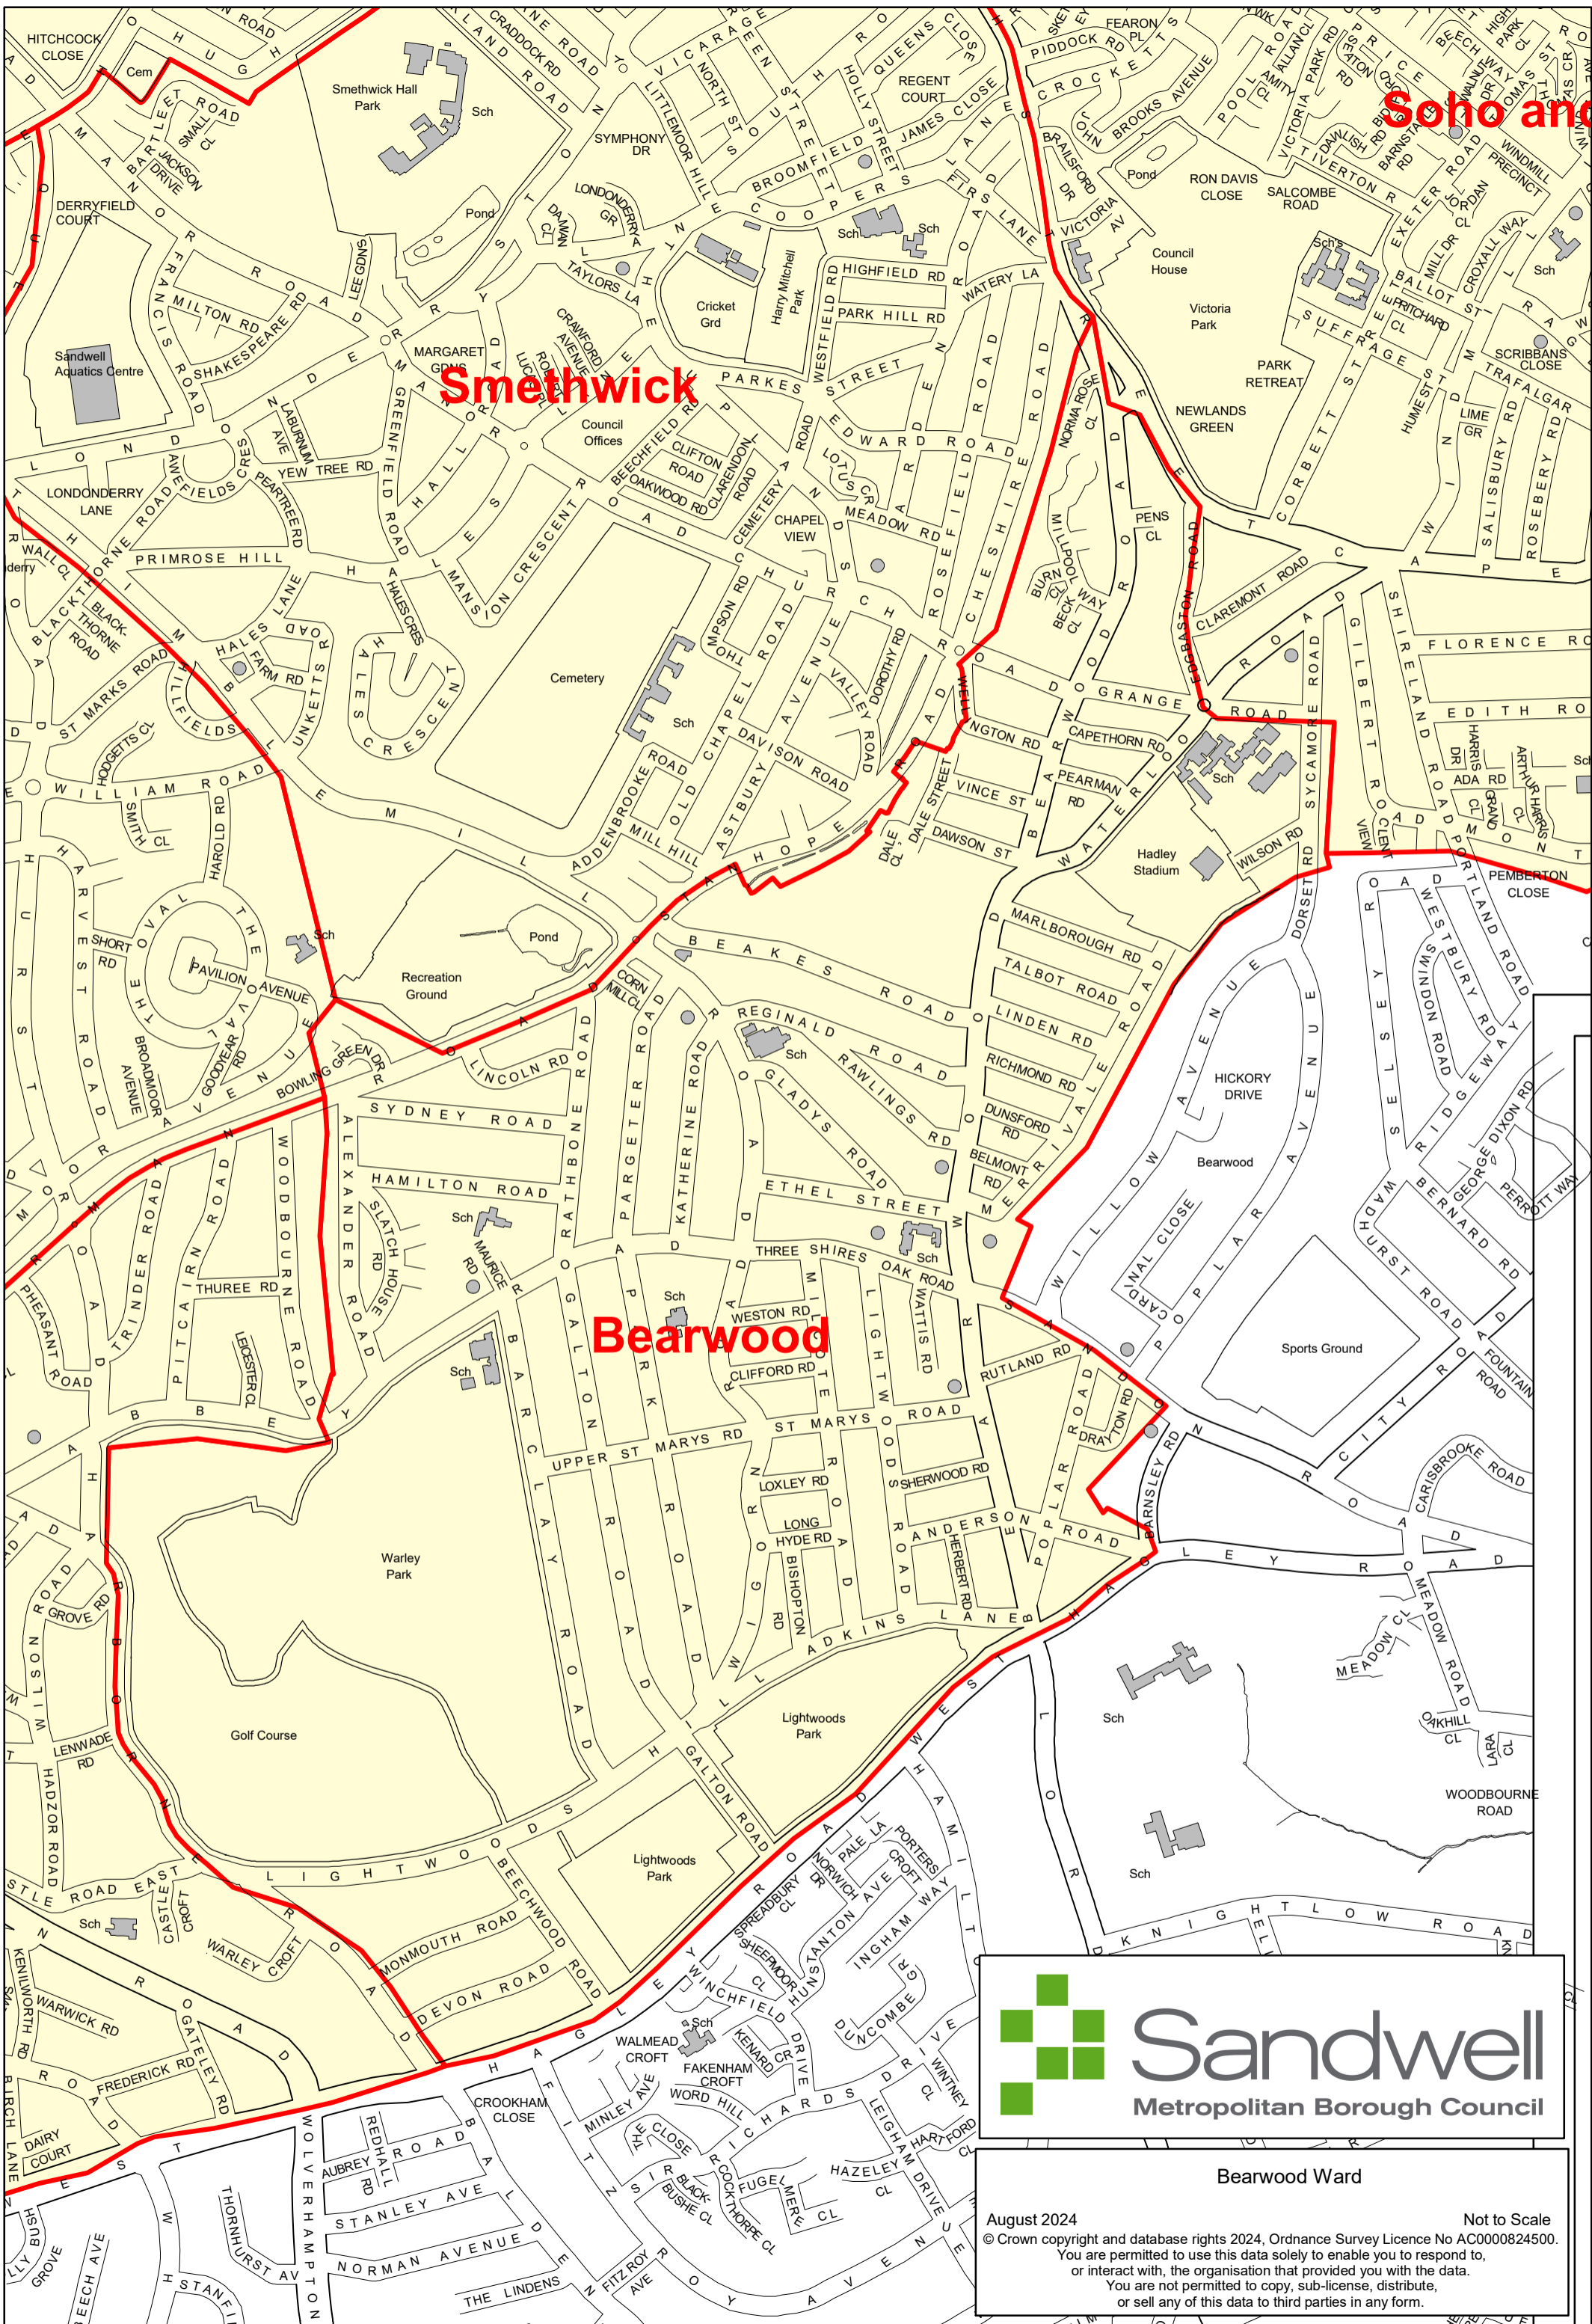

Soho and

Smethwick

Bearwood