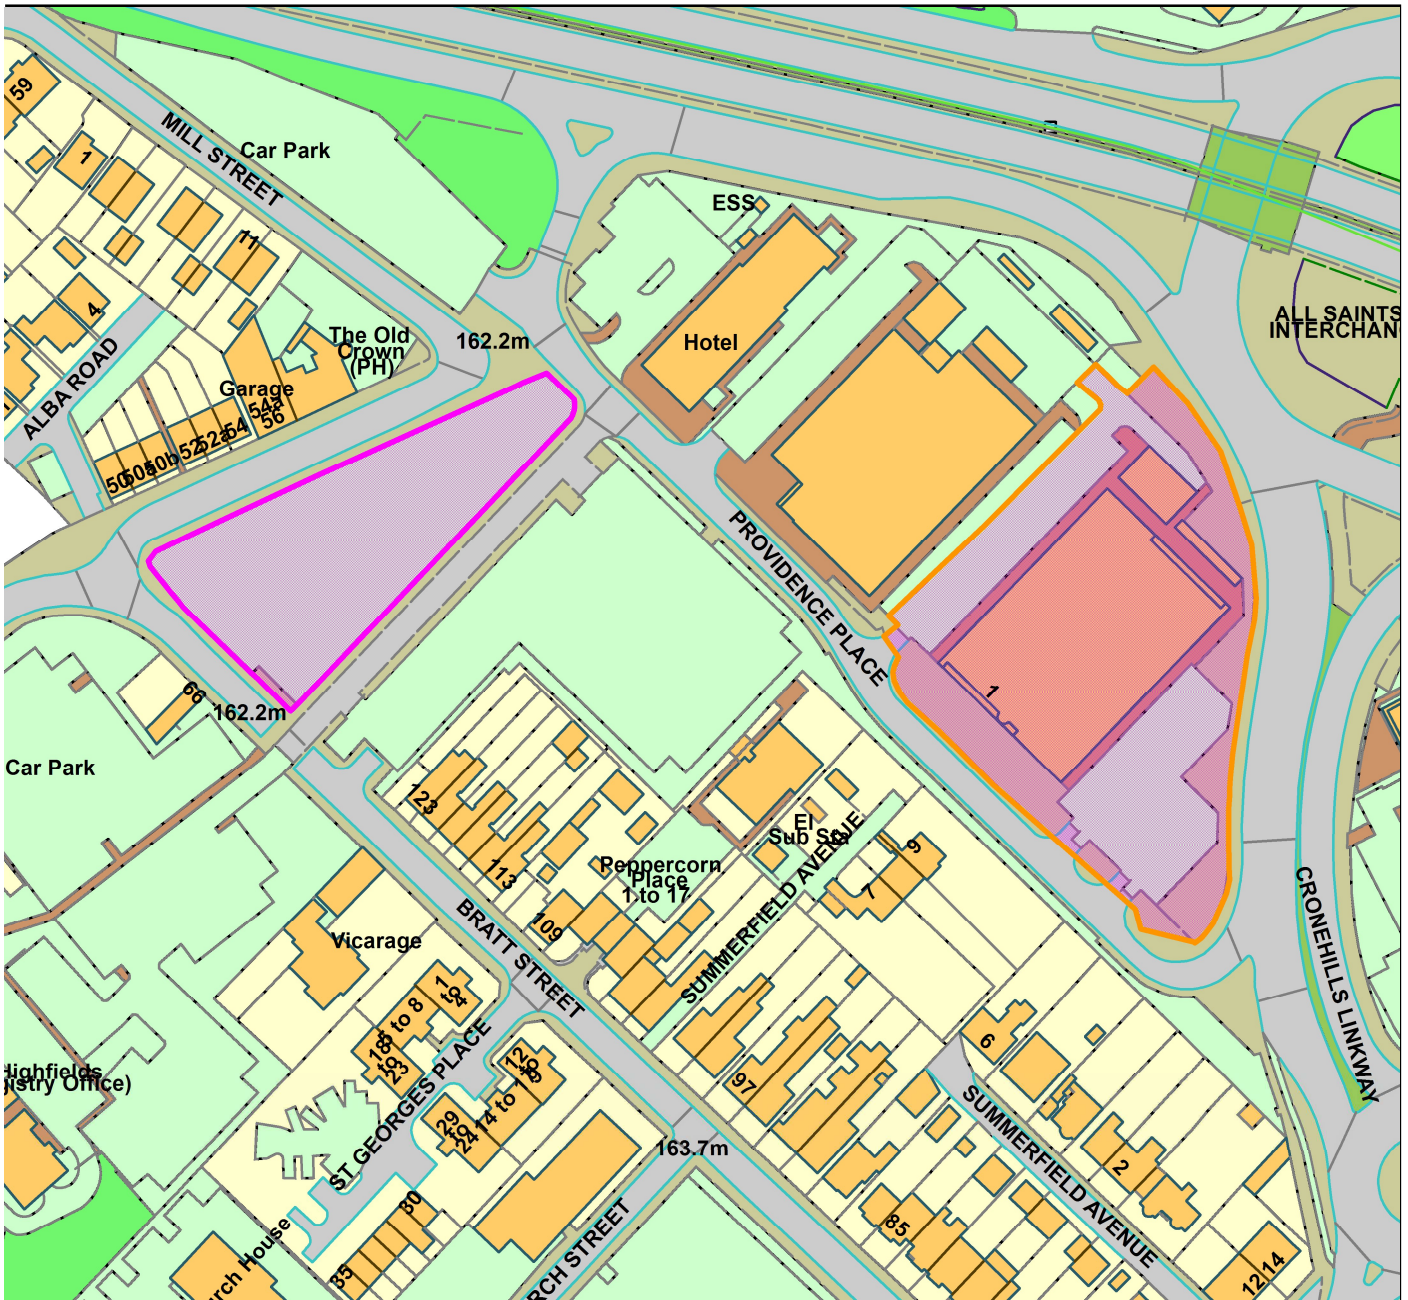

DC/22/66501

1 Providence Place And Land Off Sandwell Road

Legend

Sc 1:1654

© Crown copyright and database rights 2019
Ordnance Survey Licence No 100023119

Organisation	Not Set
Department	Not Set
Comments	Not Set
Date	24 February 2022
OS Licence No	