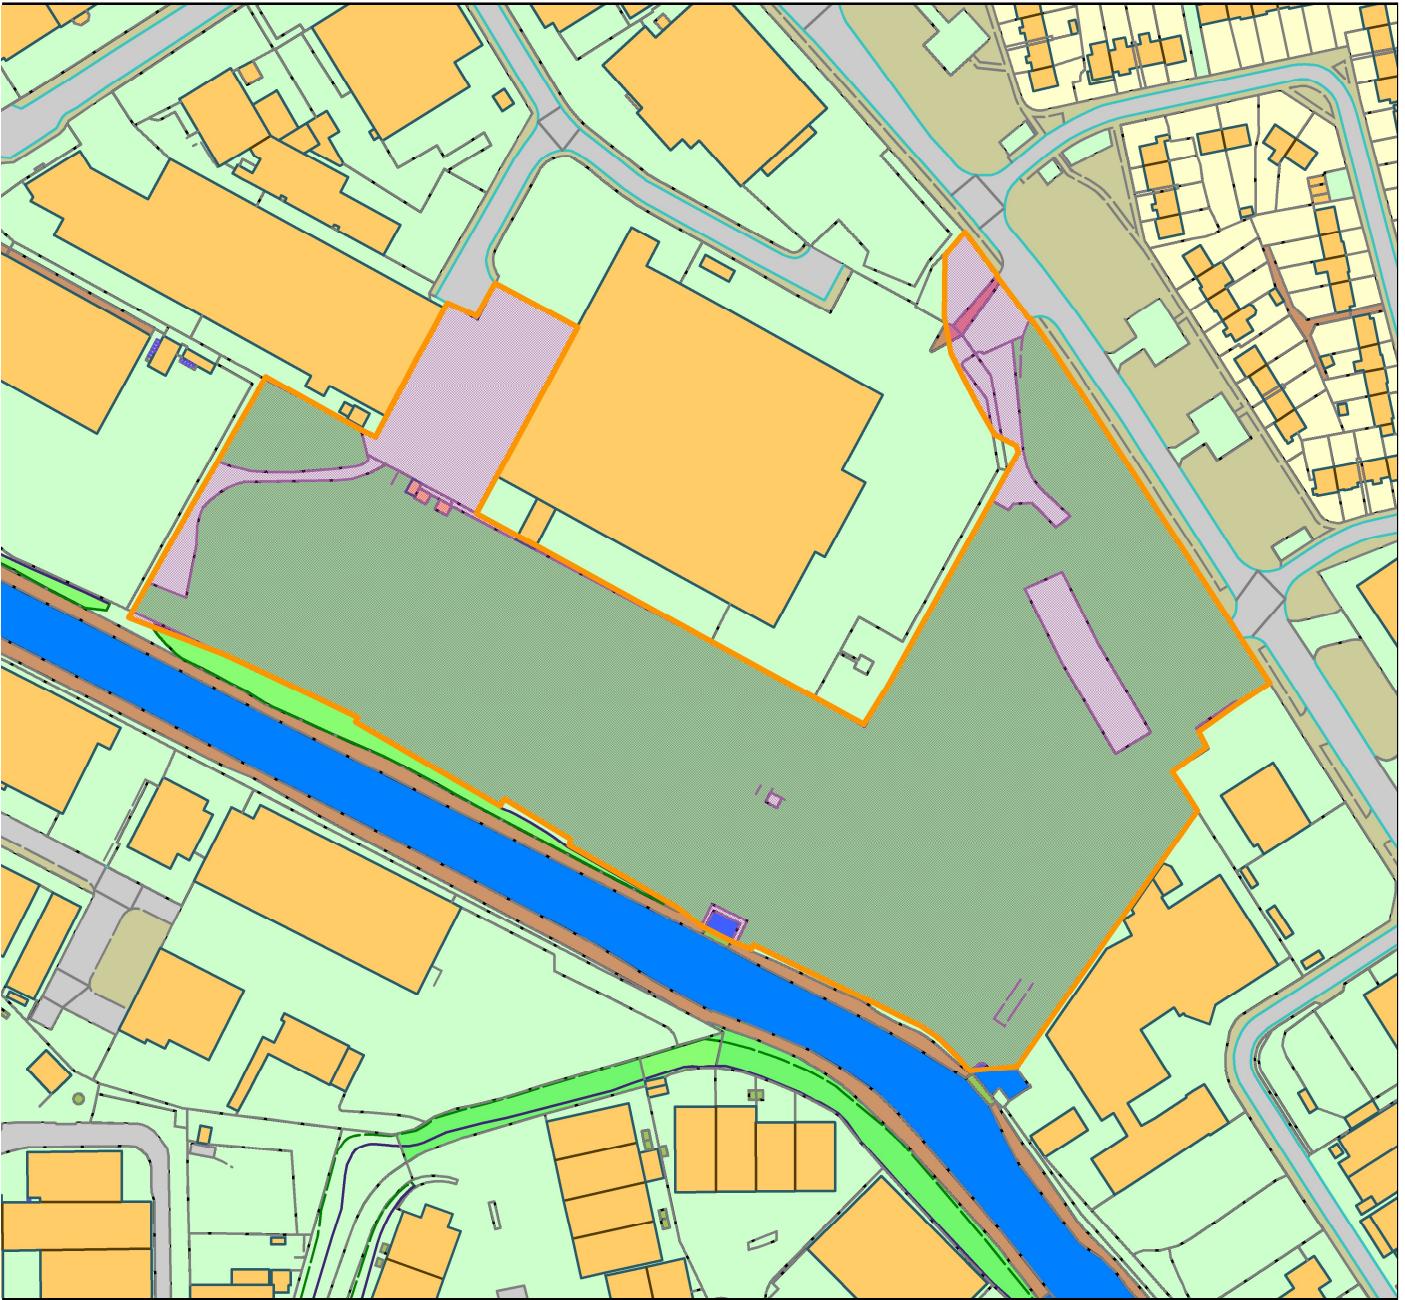

DC/21/66365

Land At Brandon Way, West Bromwich

Legend

Sc 1:2228

© Crown copyright and database rights 2019
Ordnance Survey Licence No 100023119

Organisation	Not Set
Department	Not Set
Comments	Not Set
Date	22 February 2022
OS Licence No	