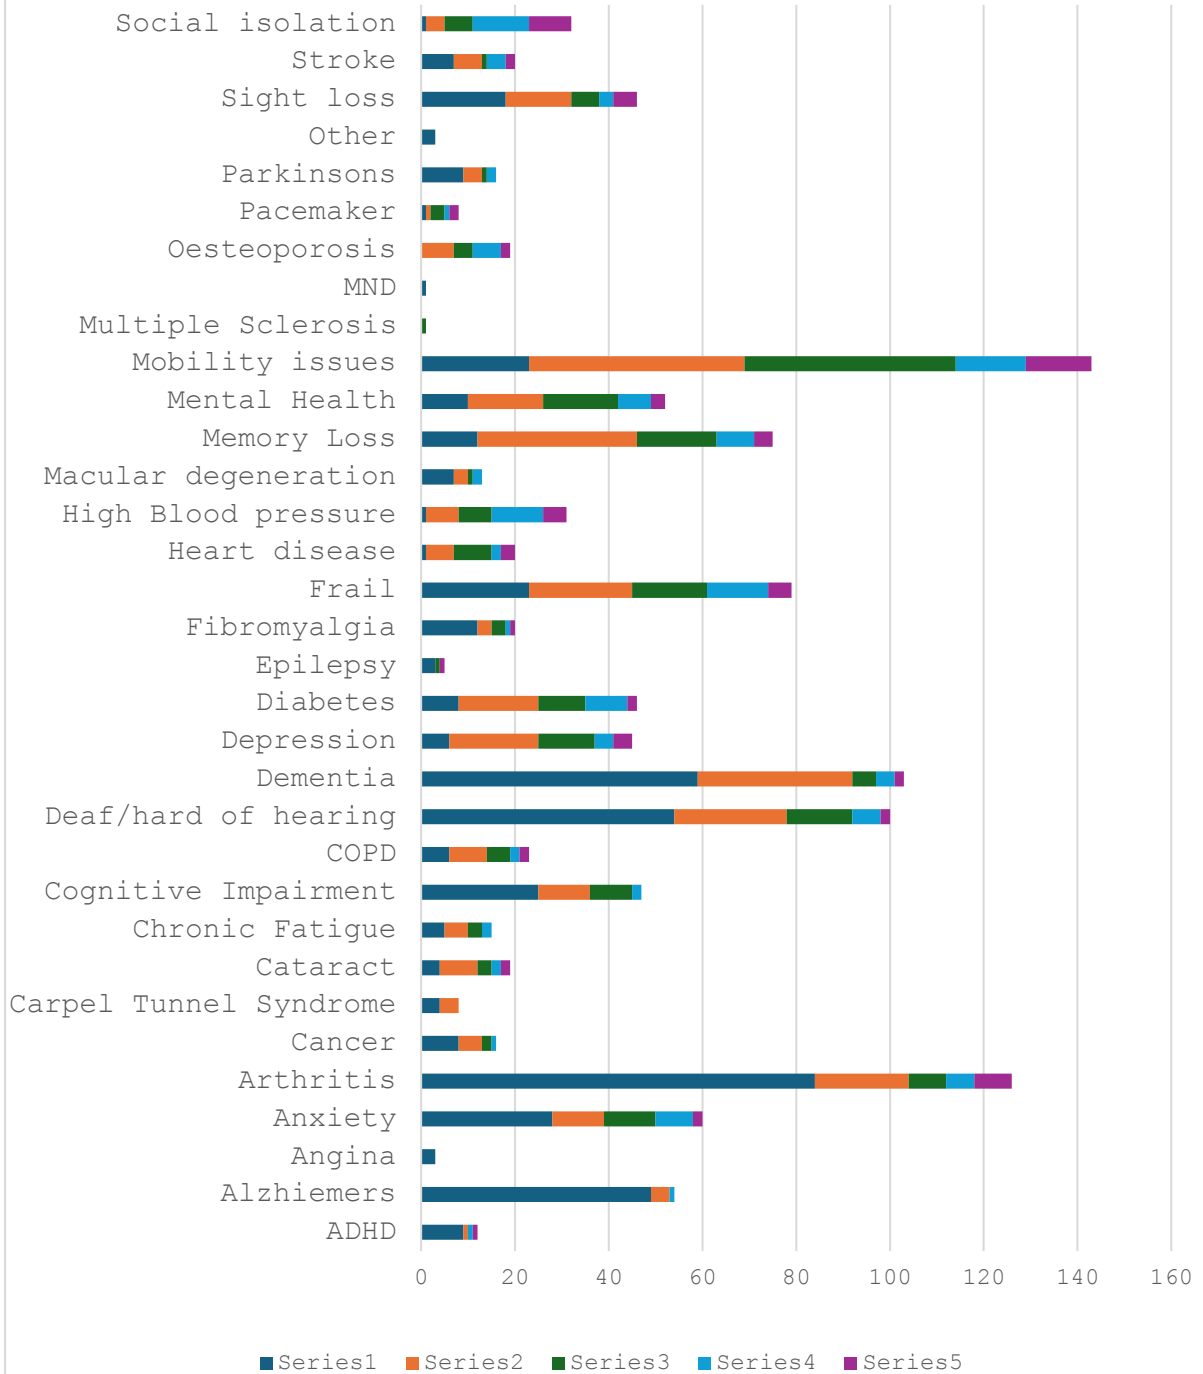

HOME GADGETS PERFORMANCE TO 30.09.2024

Referrals with Equipment Provided

% Referrals Where Assistive Technology Provided - Total

Ethnicity

Vulnerability 2024/2025

The project has 2 properties where smart technology is to be provided as part of a DFG and will be funded through the AT pilot. Both properties are within Hinckley & Bosworth Borough Council area, and the work remains ongoing.

Home Gadgets Oadby & Wigston Borough Council April 2024 to September 2024