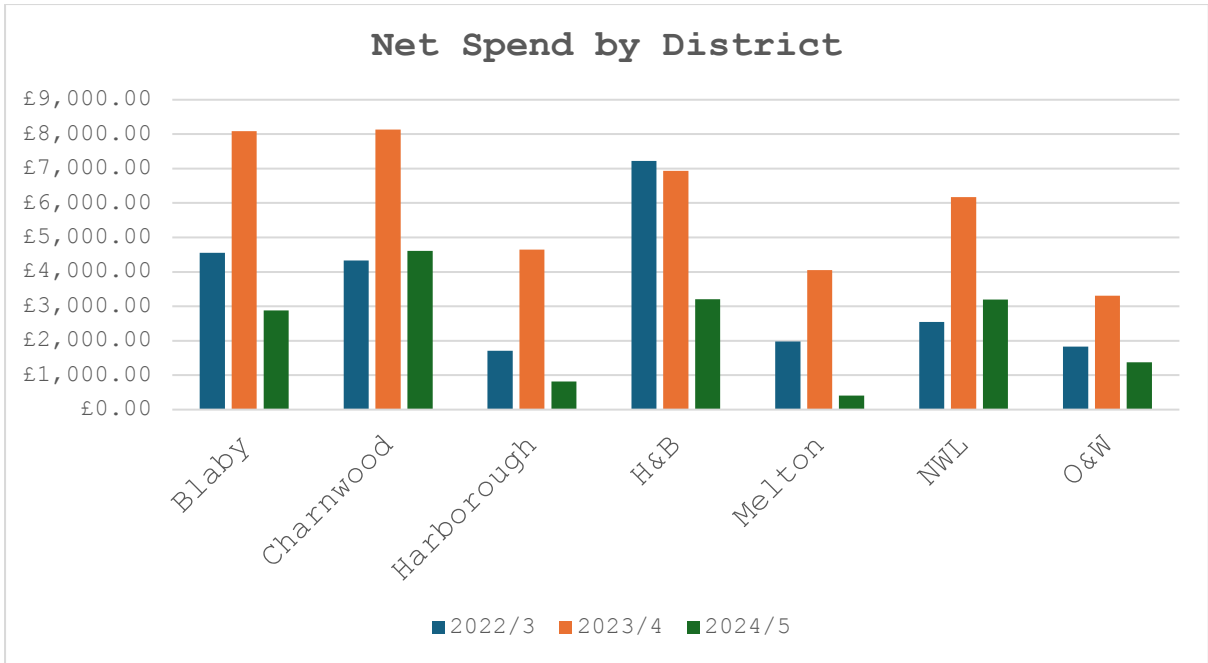

HOME GADGETS PERFORMANCE TO 30.09.2024

Referrals with Equipment Provided

% Referrals Where Assistive Technology Provided - Total

Ethnicity

Vulnerability 2024/2025

The project has 2 properties where smart technology is to be provided as part of a DFG and will be funded through the AT pilot. Both properties are within Hinckley & Bosworth Borough Council area, and the work remains ongoing.