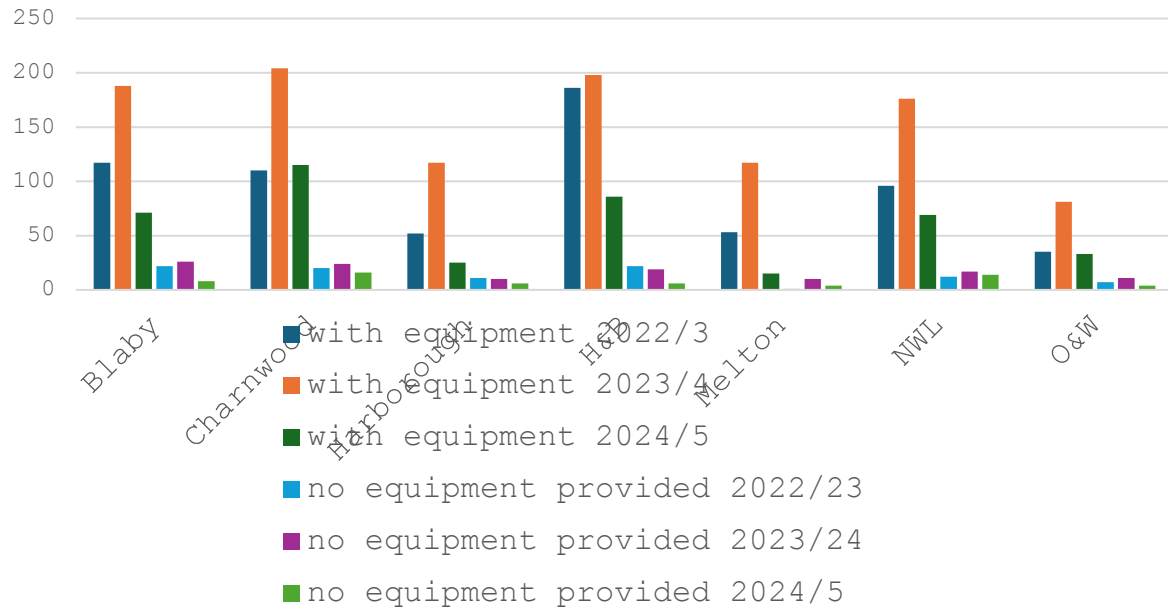

HOME GADGETS PERFORMANCE TO 30.09.2024

Referrals with Equipment Provided

% Referrals Where Assistive Technology Provided - Total

Ethnicity

Vulnerability 2024/2025

The project has 2 properties where smart technology is to be provided as part of a DFG and will be funded through the AT pilot. Both properties are within Hinckley & Bosworth Borough Council area, and the work remains ongoing.