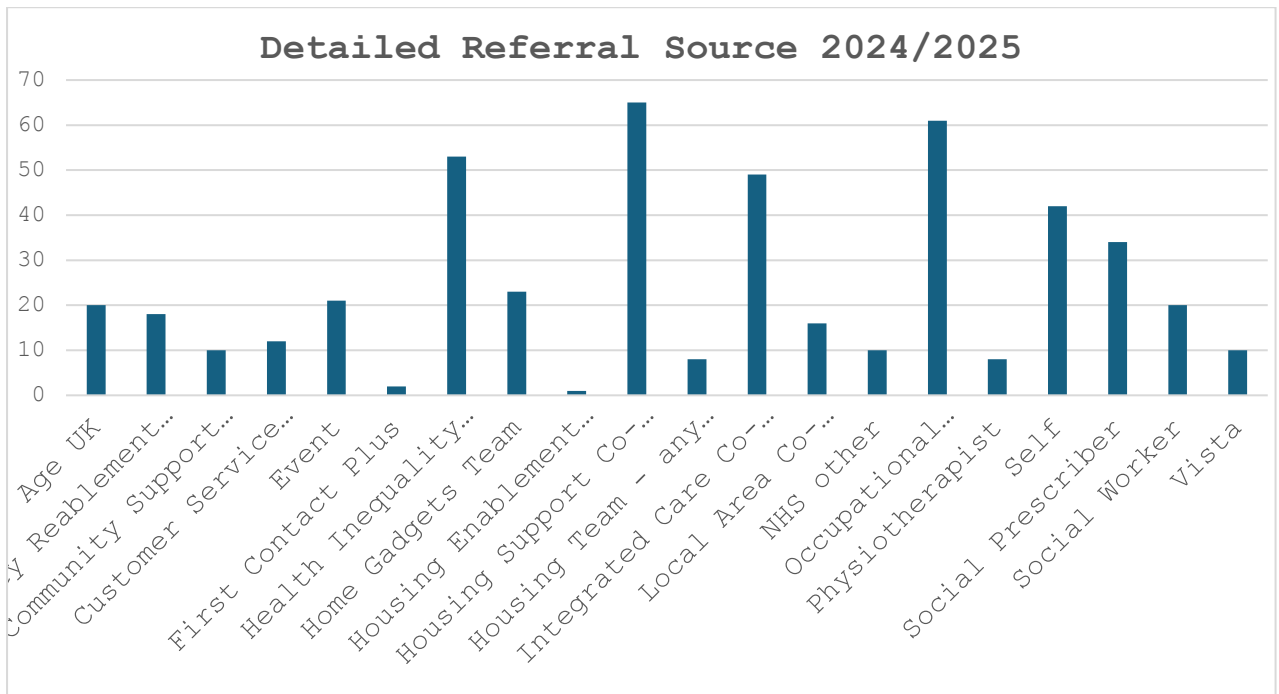

HOME GADGETS PERFORMANCE TO 30.09.2024

Referrals with Equipment Provided

% Referrals Where Assistive Technology Provided - Total

Ethnicity

Vulnerability 2024/2025

The project has 2 properties where smart technology is to be provided as part of a DFG and will be funded through the AT pilot. Both properties are within Hinckley & Bosworth Borough Council area, and the work remains ongoing.