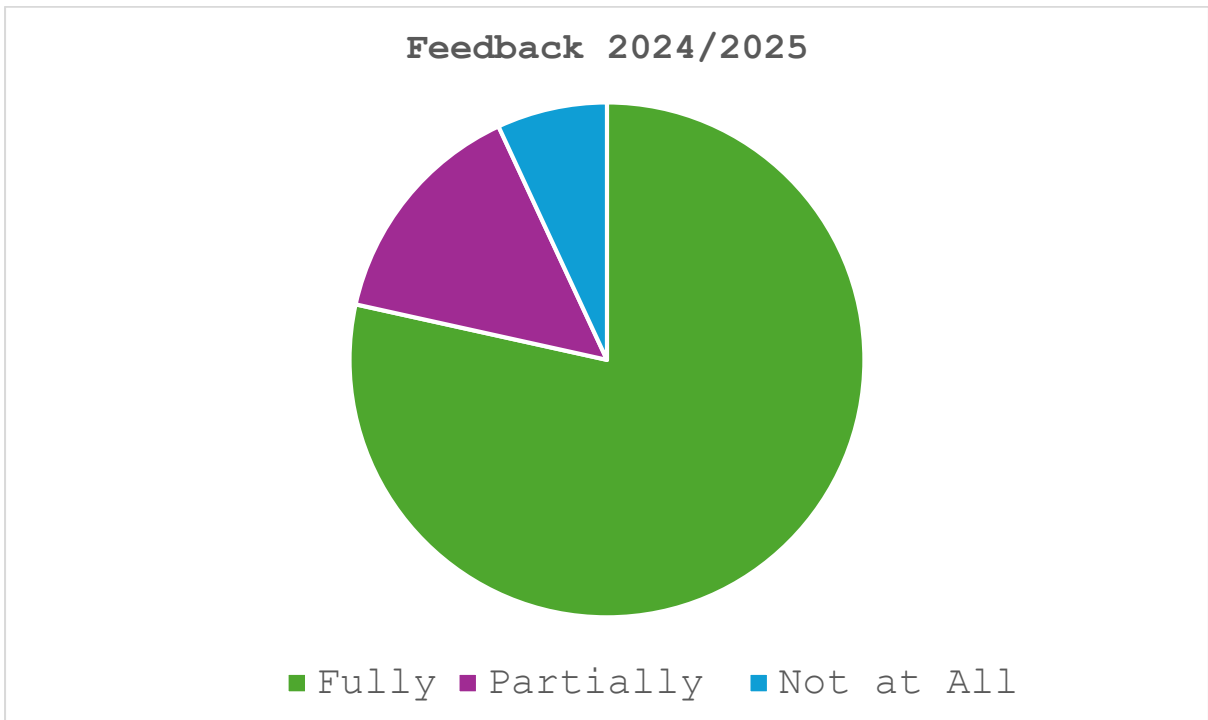

HOME GADGETS PERFORMANCE TO 30.09.2024

Referrals with Equipment Provided

% Referrals Where Assistive Technology Provided - Total

Ethnicity

Vulnerability 2024/2025

The project has 2 properties where smart technology is to be provided as part of a DFG and will be funded through the AT pilot. Both properties are within Hinckley & Bosworth Borough Council area, and the work remains ongoing.