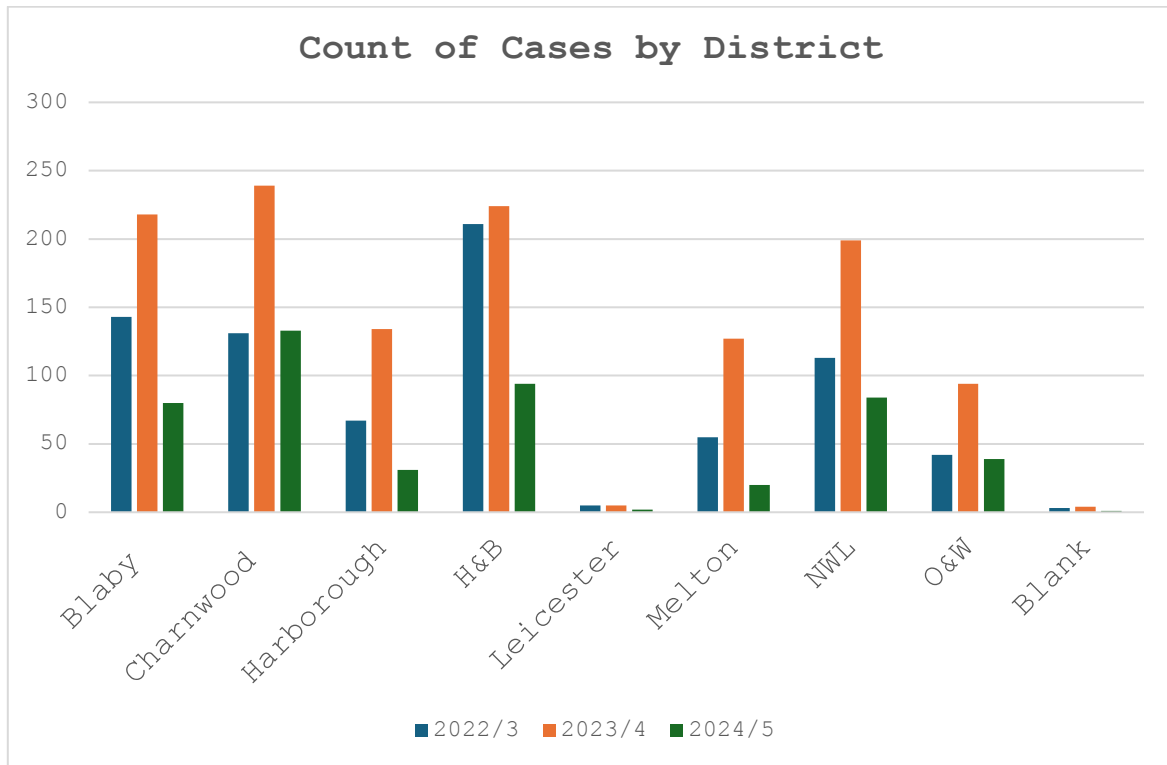

HOME GADGETS PERFORMANCE TO 30.09.2024

Referrals with Equipment Provided

% Referrals Where Assistive Technology Provided - Total

Ethnicity

Vulnerability 2024/2025

The project has 2 properties where smart technology is to be provided as part of a DFG and will be funded through the AT pilot. Both properties are within Hinckley & Bosworth Borough Council area, and the work remains ongoing.