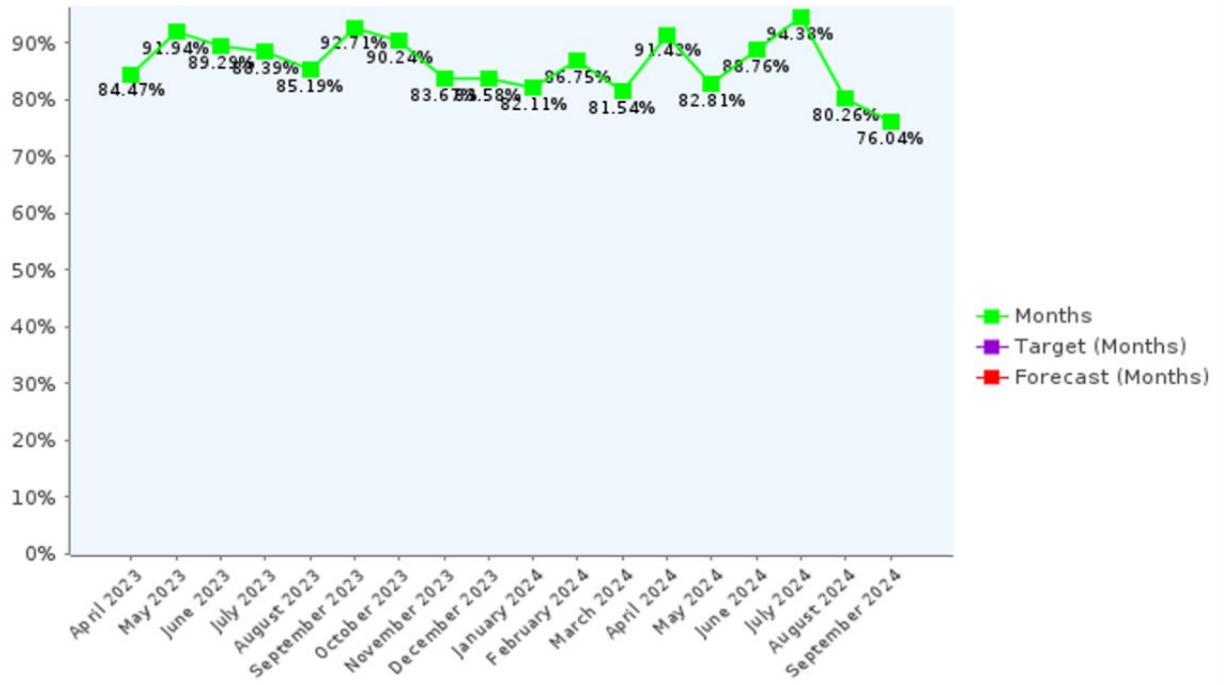

HOME GADGETS PERFORMANCE TO 30.09.2024

Referrals with Equipment Provided

% Referrals Where Assistive Technology Provided - Total

Ethnicity

Vulnerability 2024/2025

The project has 2 properties where smart technology is to be provided as part of a DFG and will be funded through the AT pilot. Both properties are within Hinckley & Bosworth Borough Council area, and the work remains ongoing.