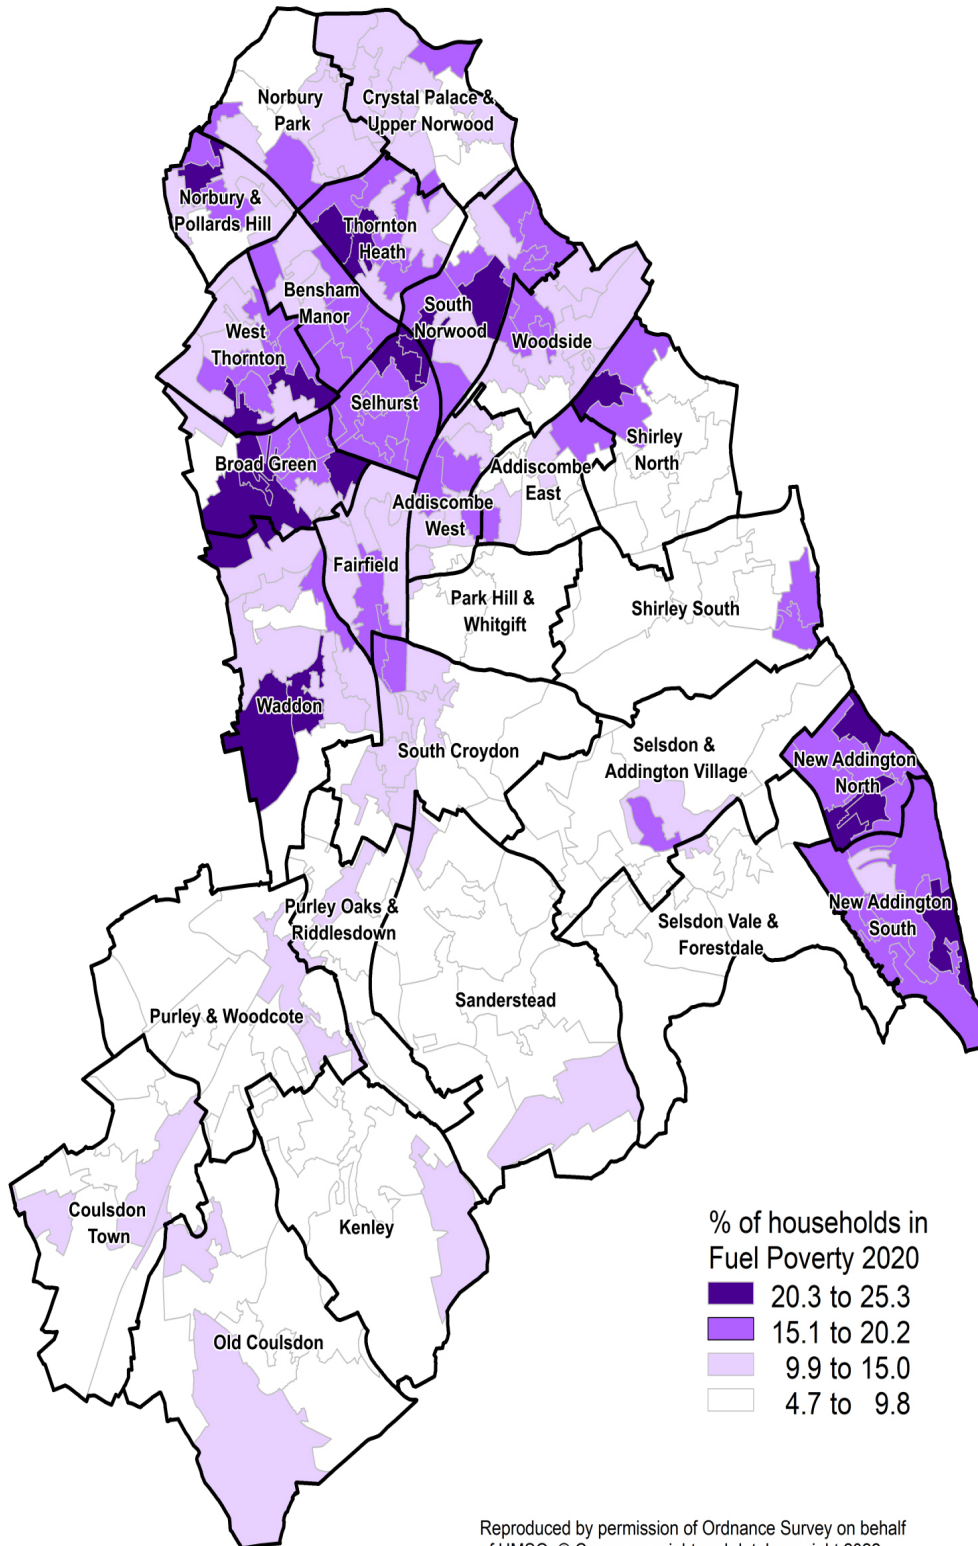

# Percentage of households in Fuel Poverty 2020

Reproduced by permission of Ordnance Survey on behalf of HMSO. © Crown copyright and database right 2022 OS Licence number 10001927